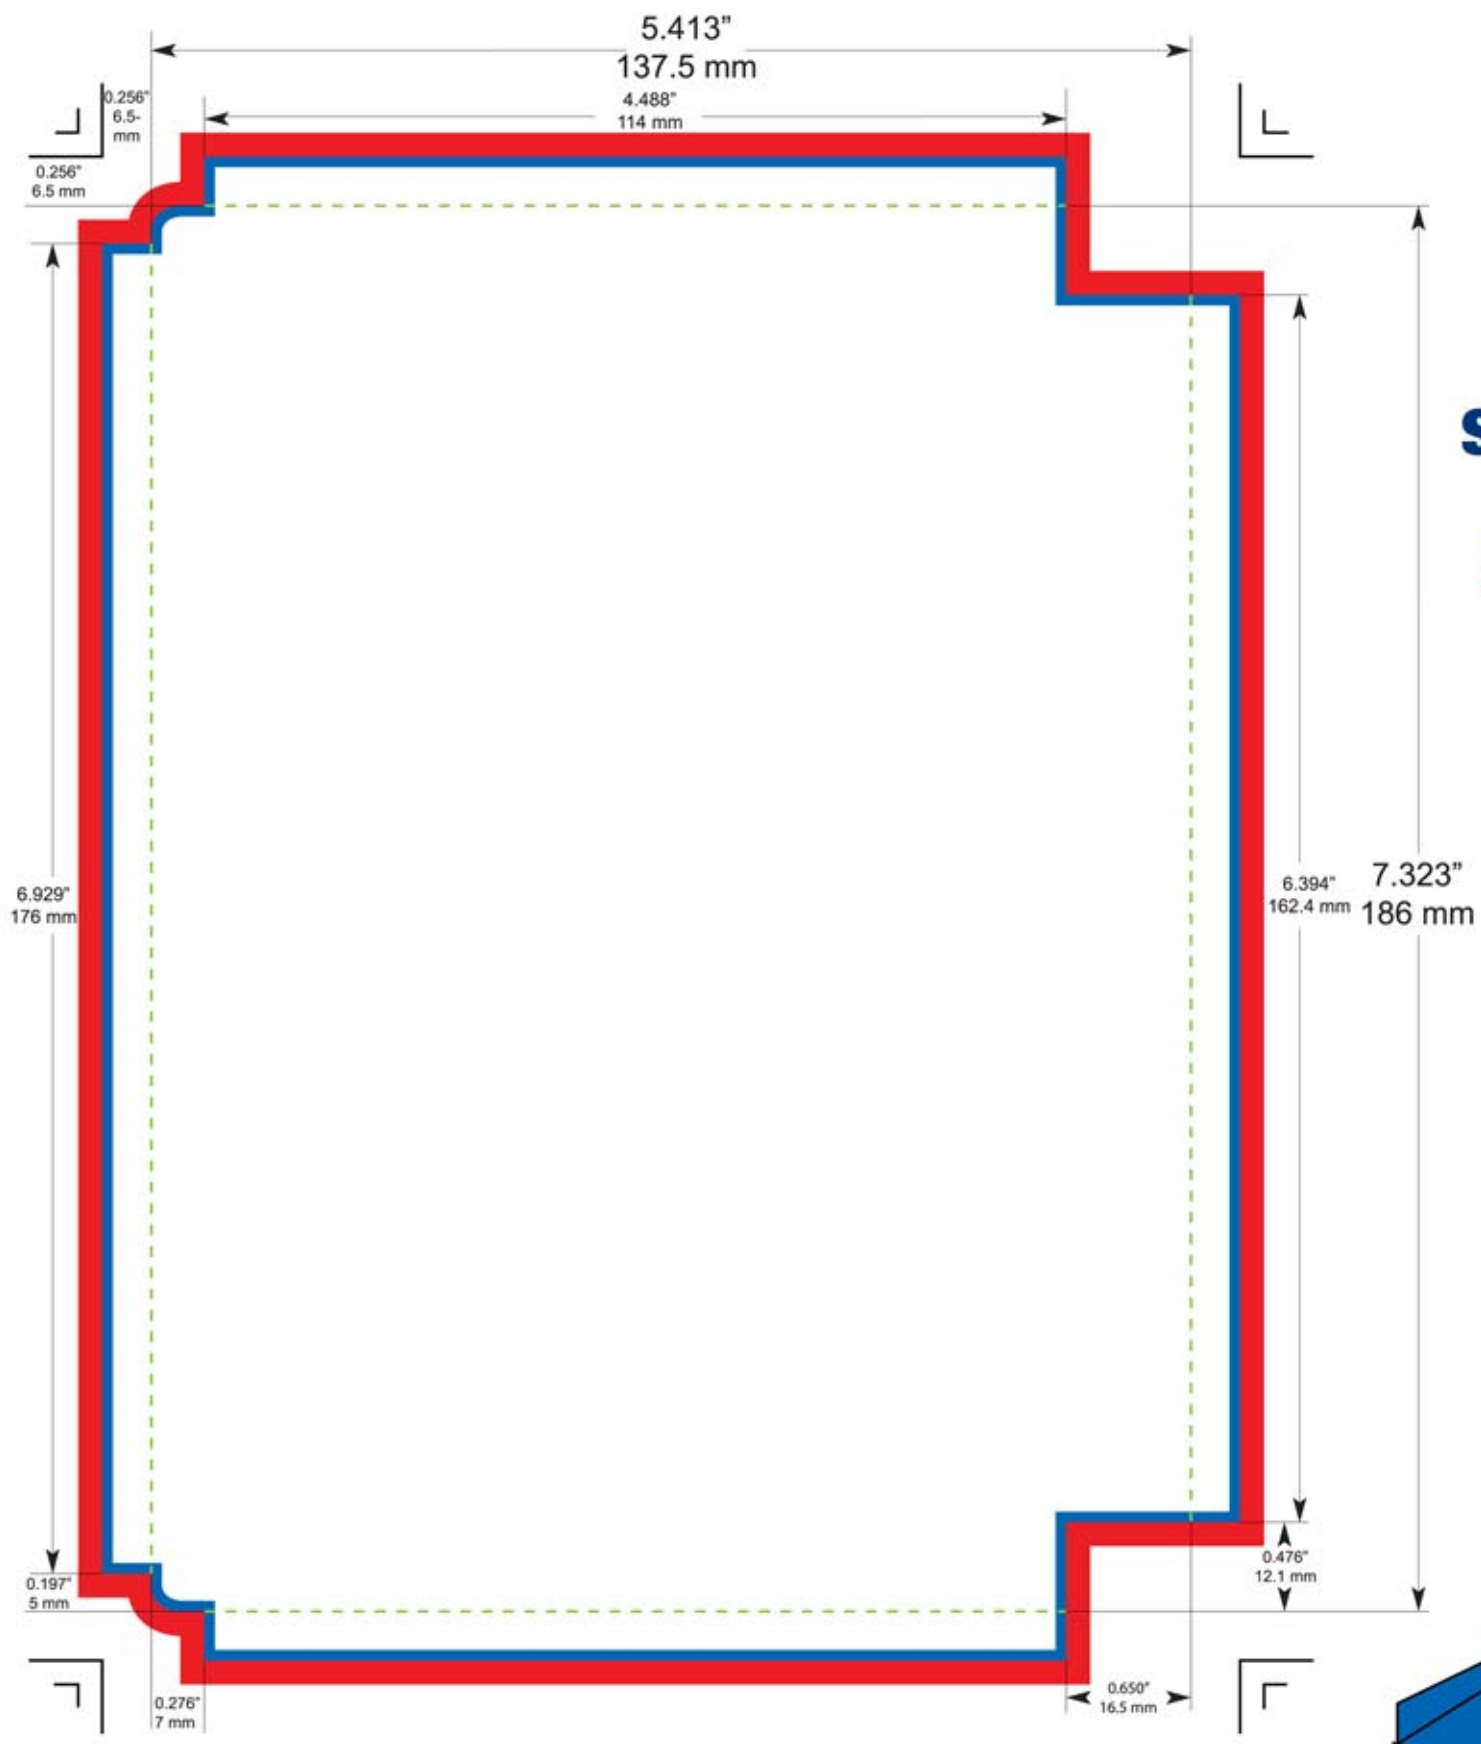

Super Jewel Case - King DVD Tray Card

To ensure quality...

- * Your design must be prepared using one the native programs listed on our website.
- * Your file should not be saved in a 72 dpi file format
- * Color should be in CMYK Format.

Bleed Area
Final Size Area