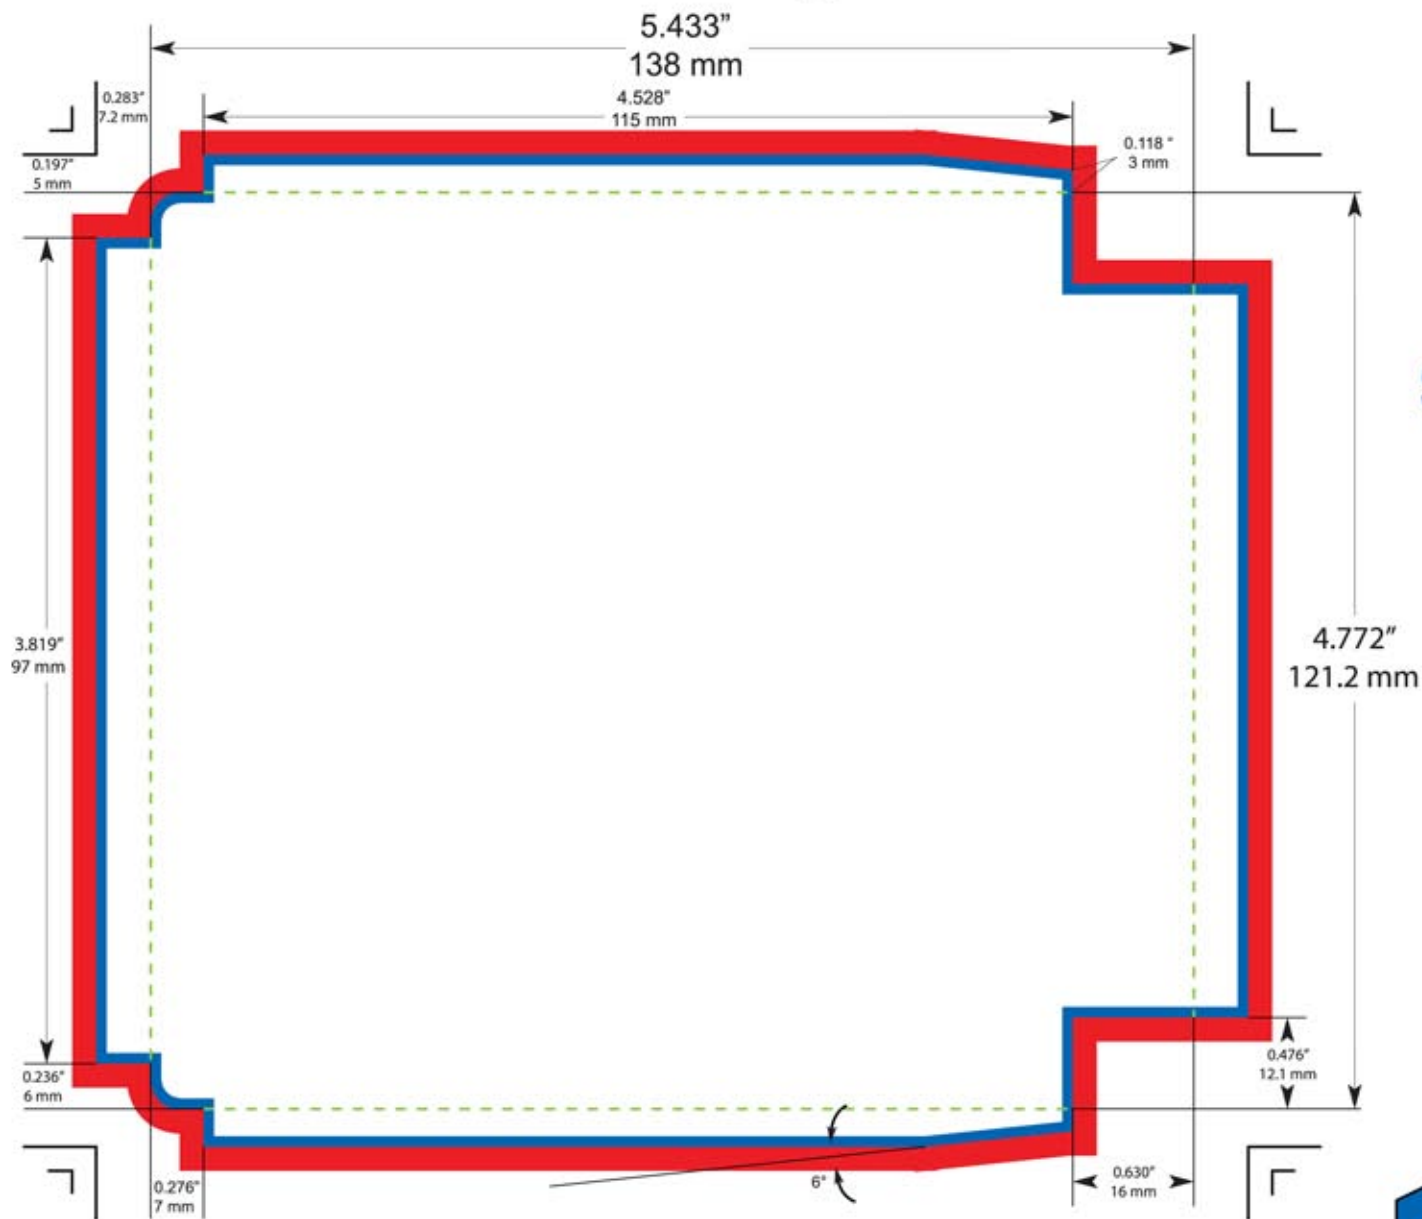

# Super Jewel Case CD Tray Card

**SMARTeMAG.com**  
Online  
Flip-book

 **Bleed Area**  
 **Final Size Area**

*This template is used for reference only and is formatted for CMYK Output.*