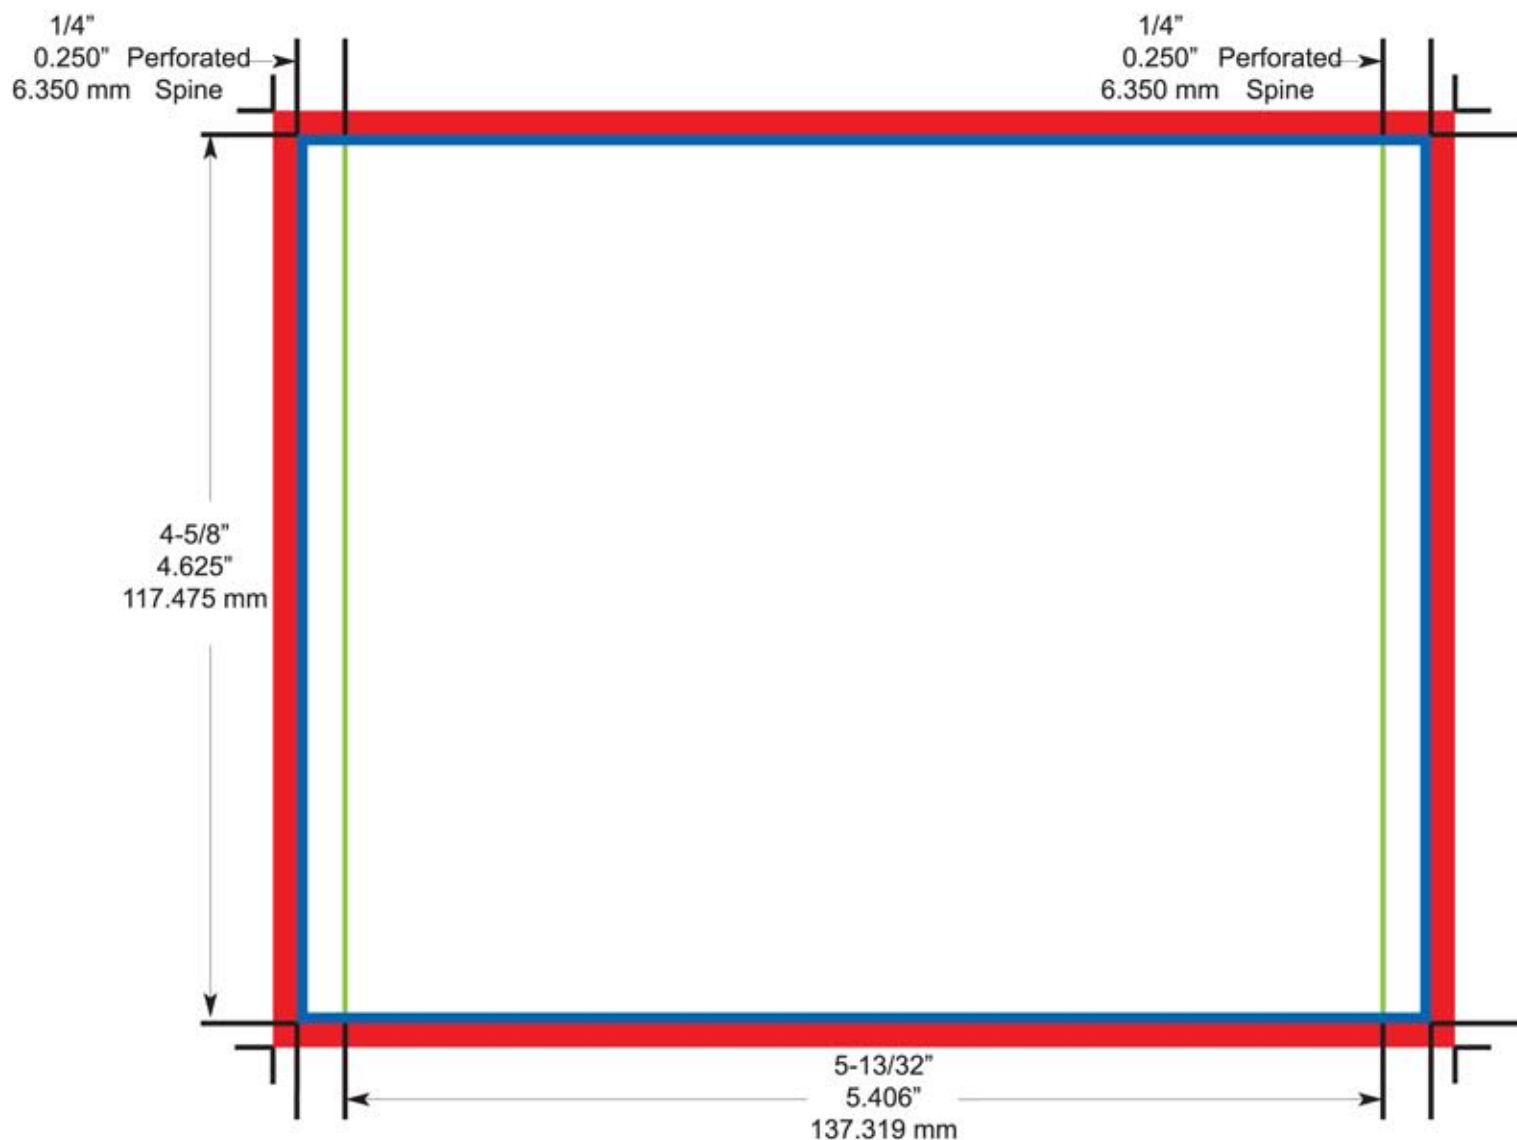

# CD Tray Card

 **Bleed Area**  
 **Final Size Area**