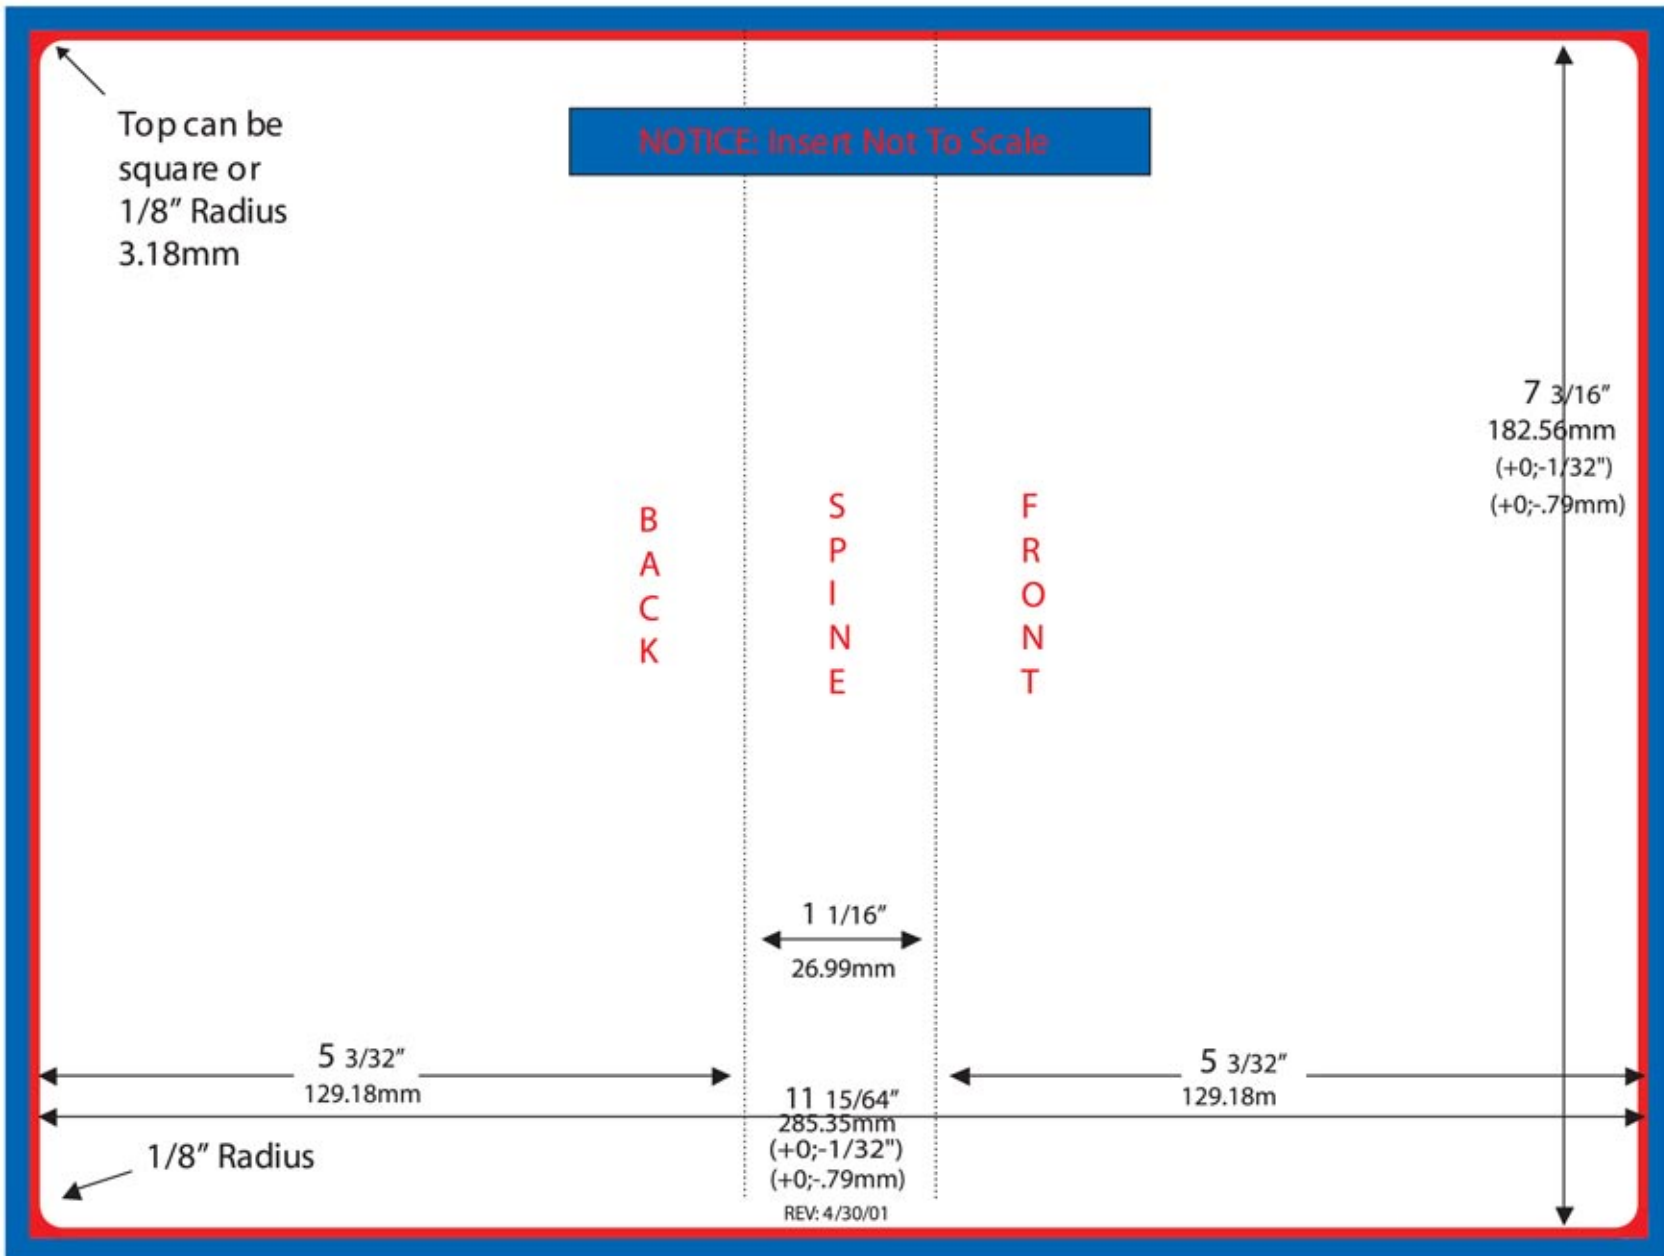

SLIM 3 ALPHApak[®]

Front View (11.234 x 7.1875)

 Image area
 Bleed area

Low Print Price.com

1-877-544-1122
Monday - Friday 8 am to 5 pm CST
Today's Solutions for Today's Printing