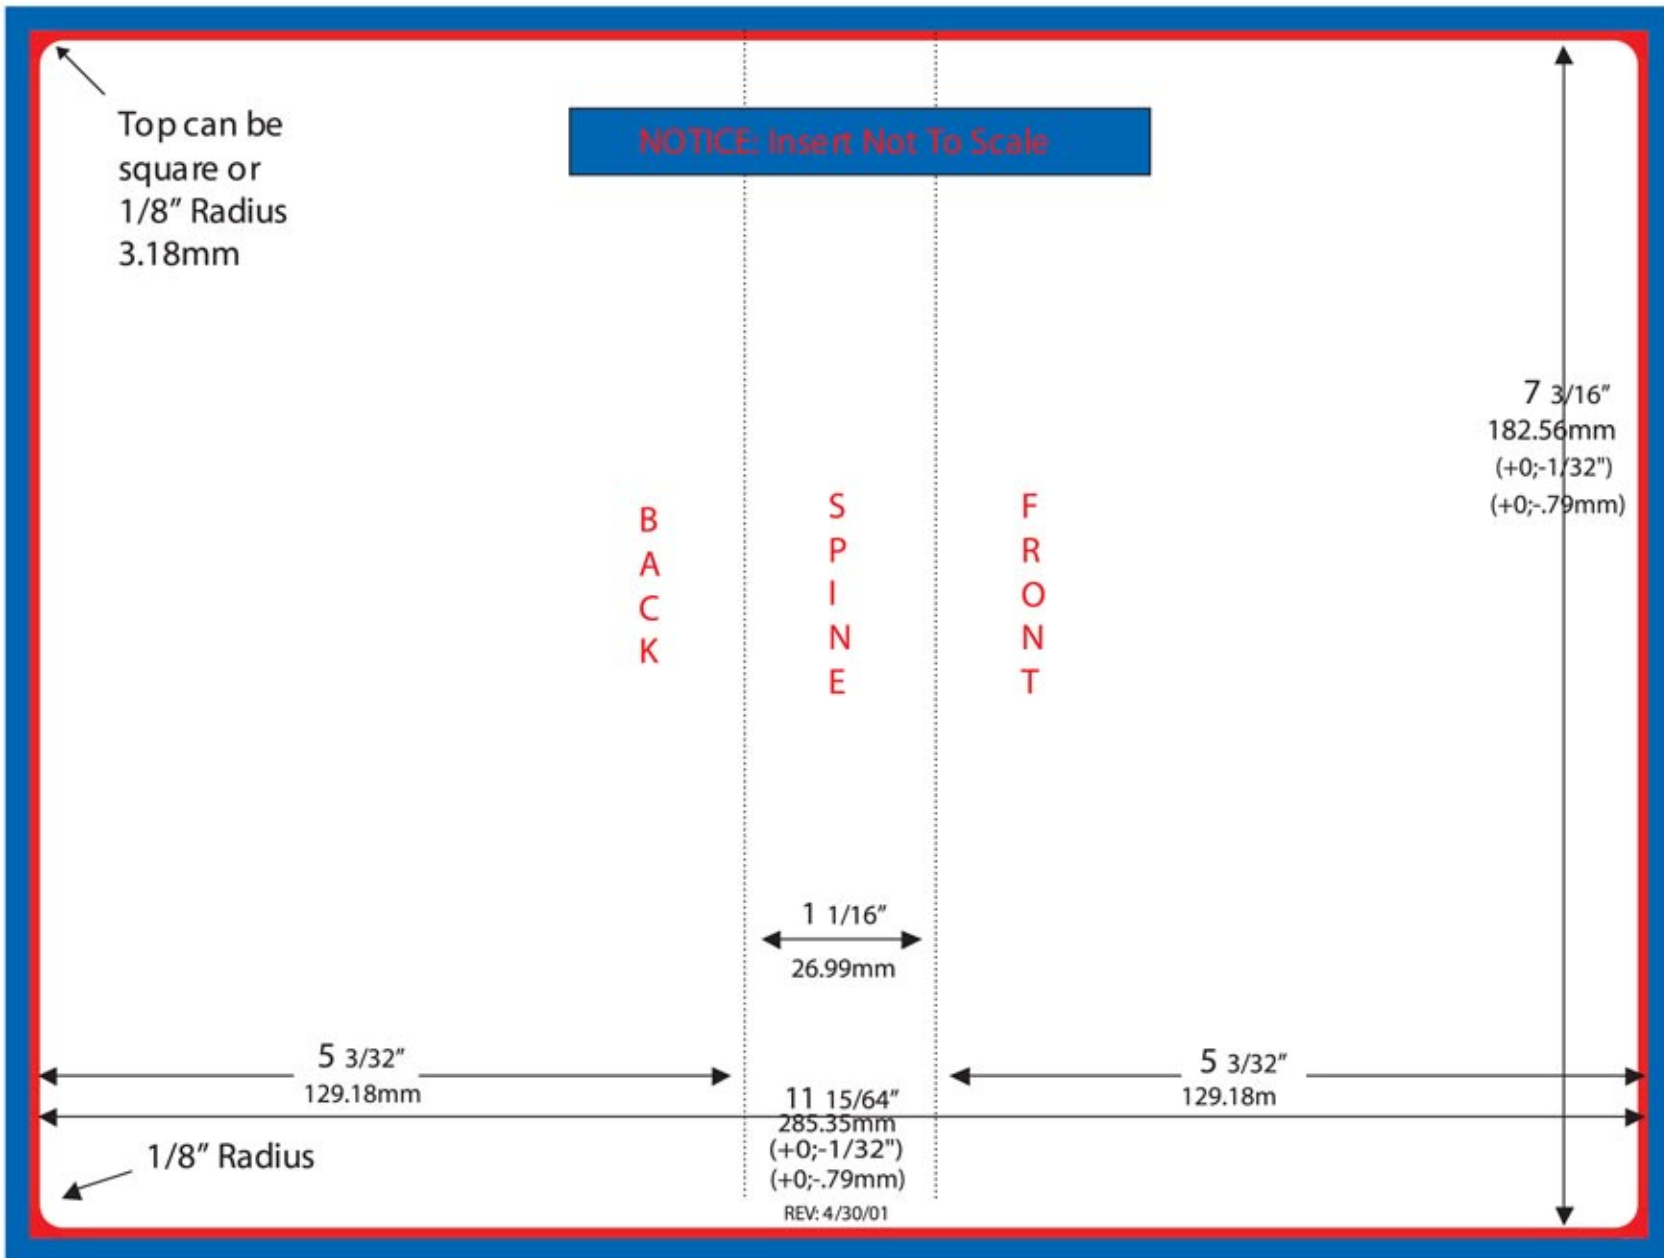

SLIM 3 ALPHApak[®]

Front View (11.234 x 7.1875)

 Image area
 Bleed area

Low Print Price.com

1-877-544-1122
Monday - Friday 8 am to 5 pm CST
Today's Solutions for Today's Printing