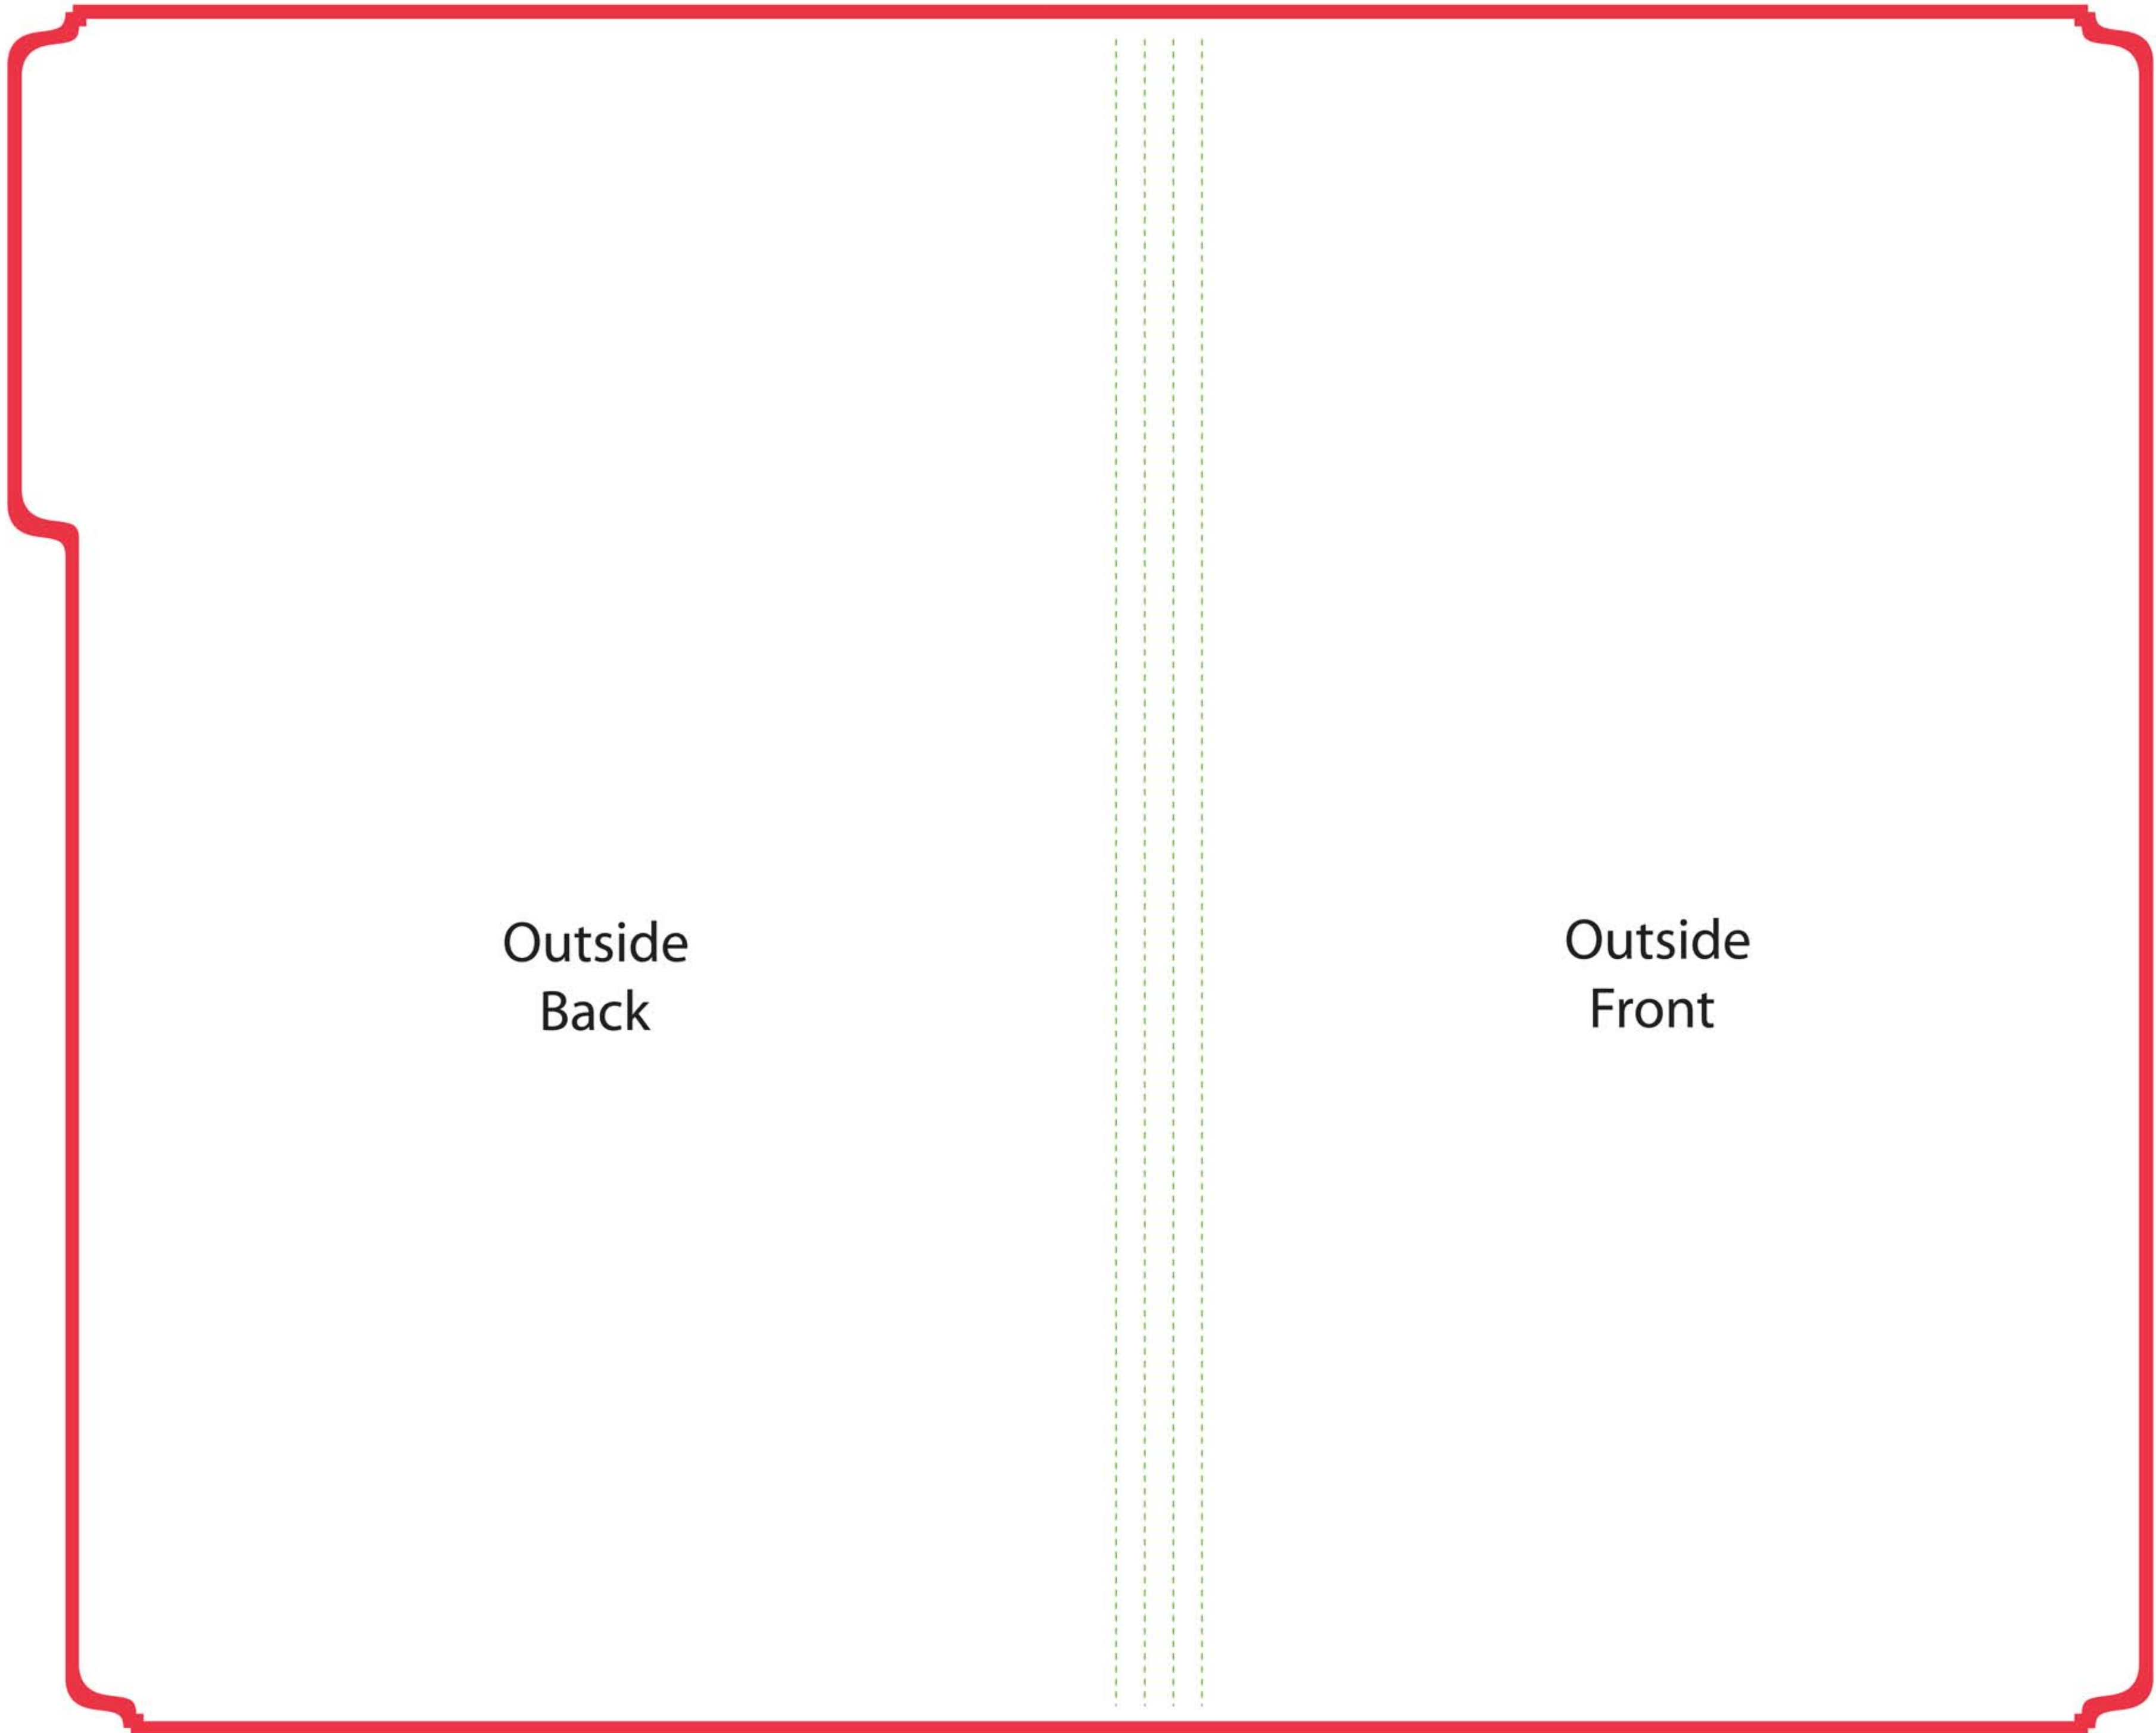

Legal File Folder Outside View (14.75" x 9.5" x.5" Tab Extension)

Outside
Back

Outside
Front

To ensure quality...

- * Your design must be prepared using one the native programs listed on our website.
- * Your file should not be saved in a 72 dpi file format
- * Color should be in CMYK Format.