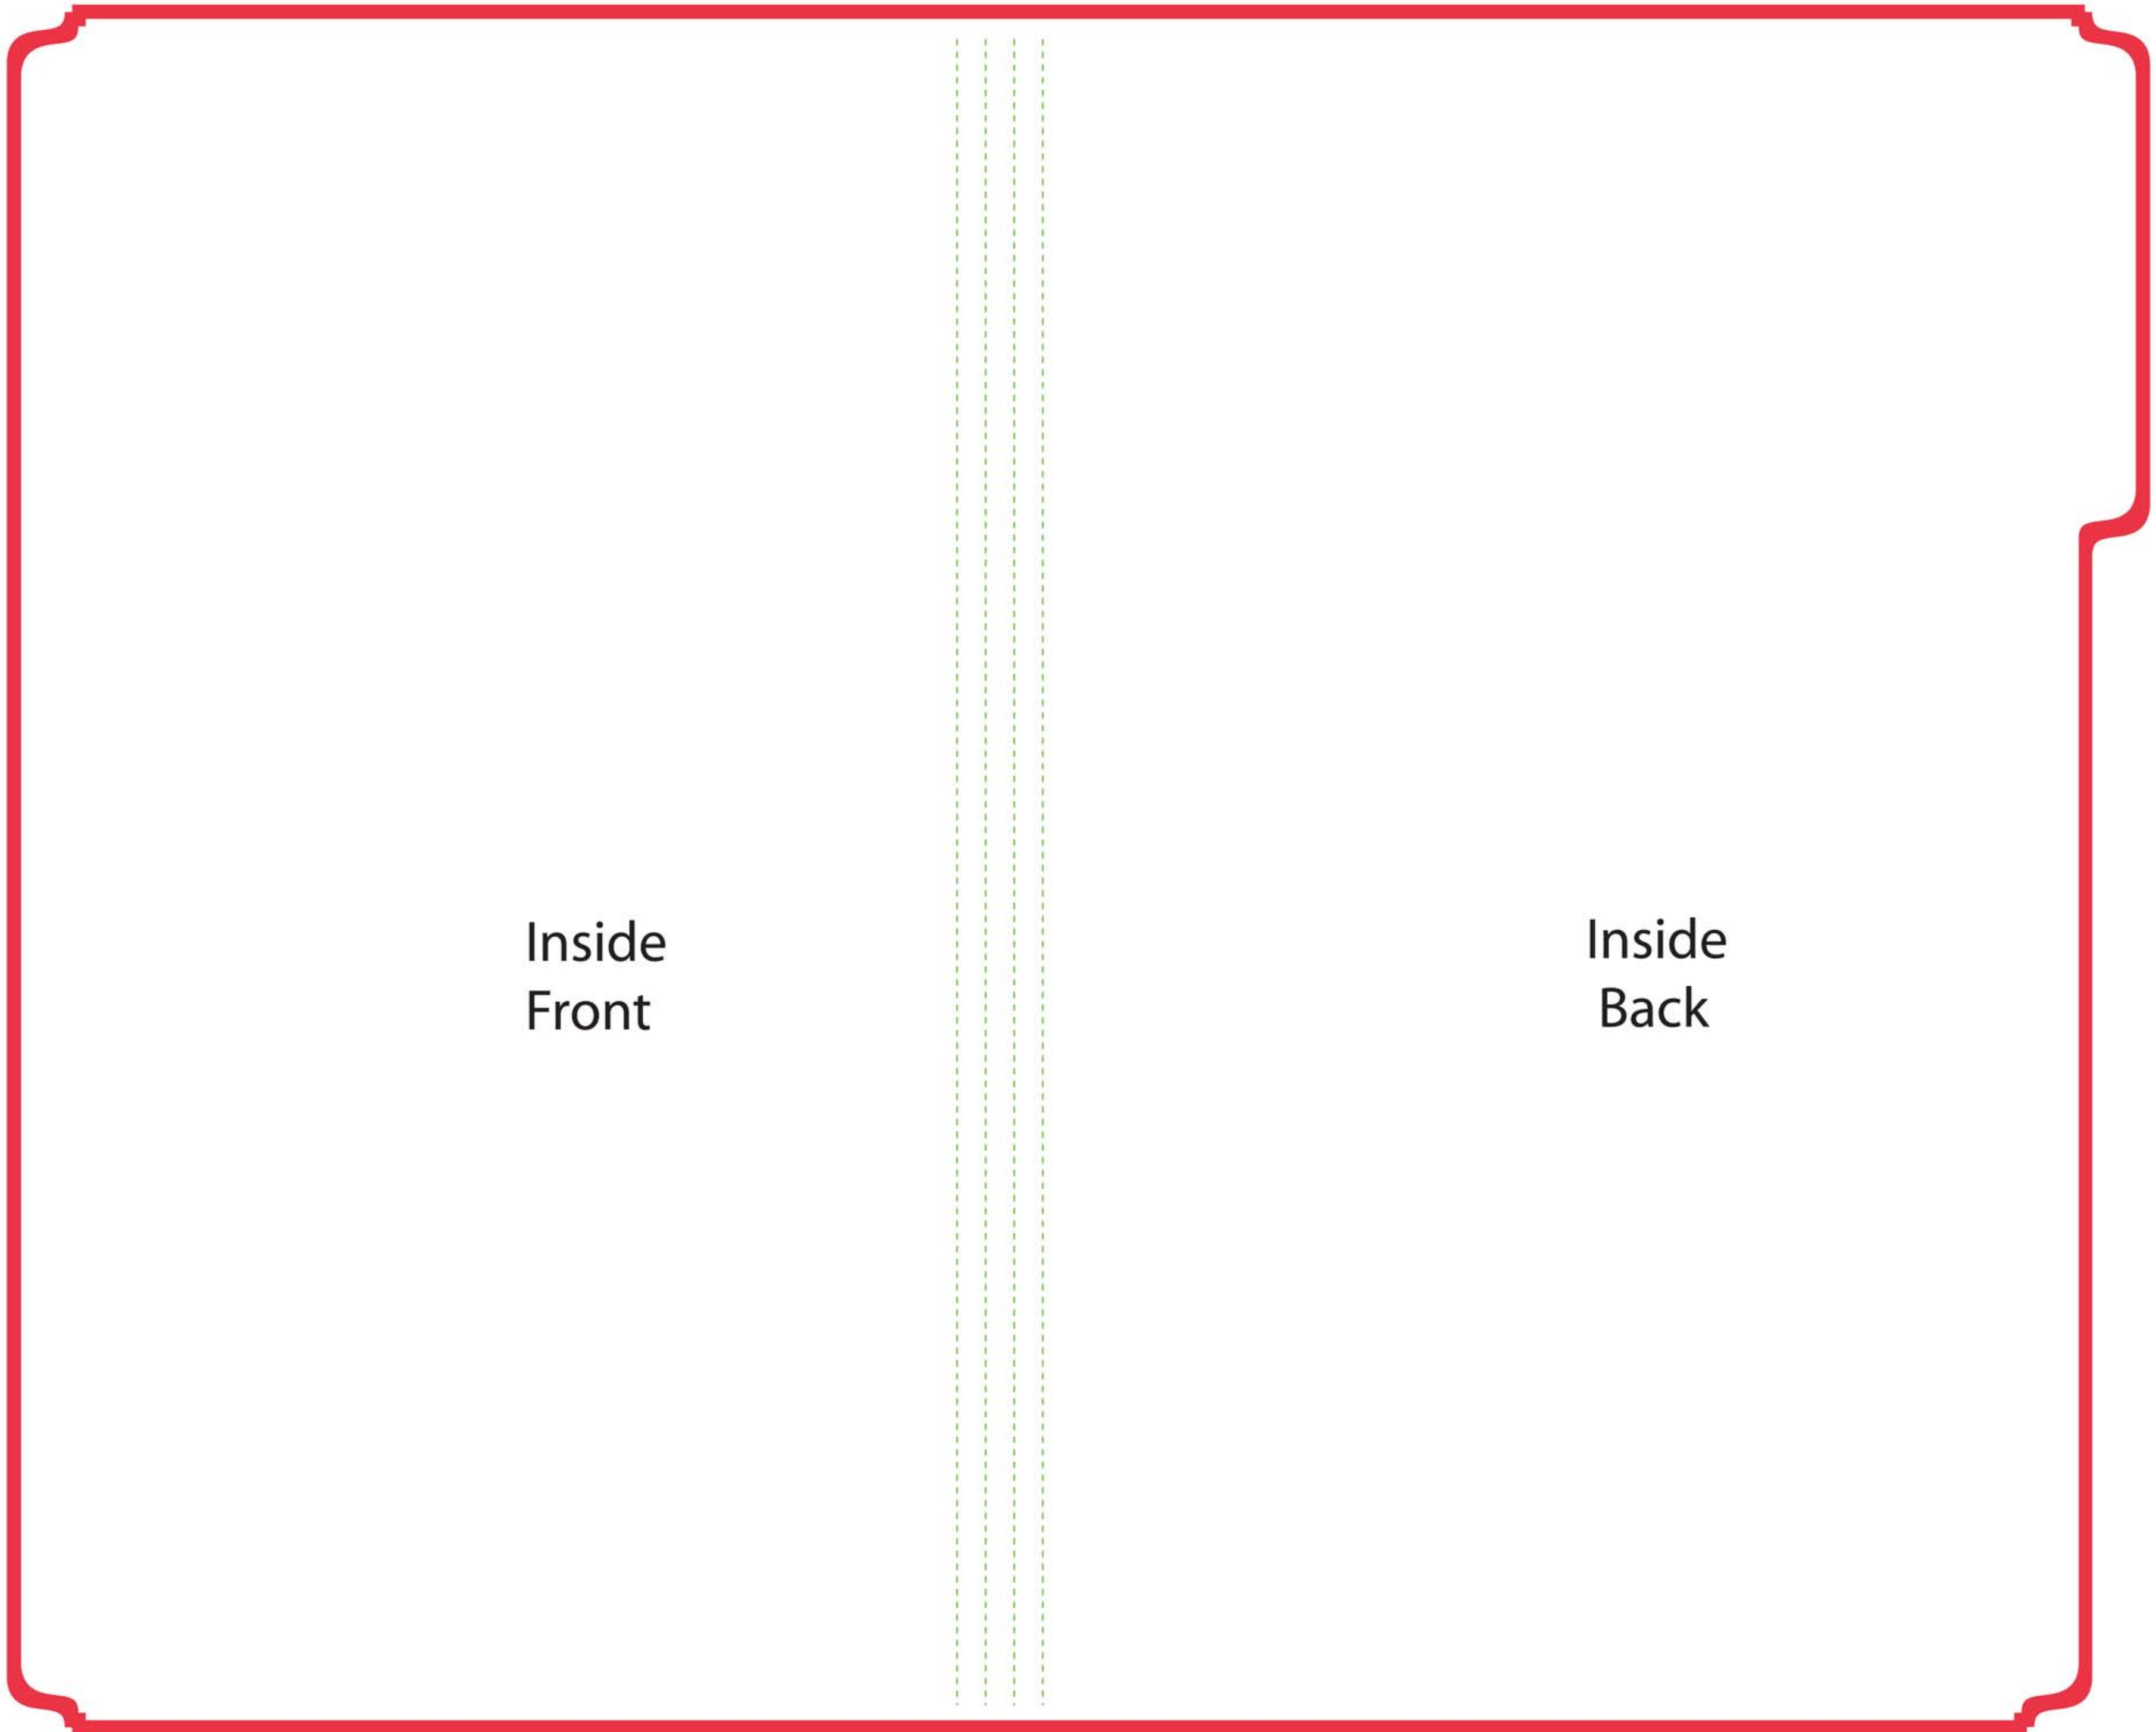

(14.75" x 9.5" x.5" Tab Extension)

Inside
Front

Inside
Back

To ensure quality...

- * Your design must be prepared using one the native programs listed on our website.
- * Your file should not be saved in a 72 dpi file format
- * Color should be in CMYK Format.