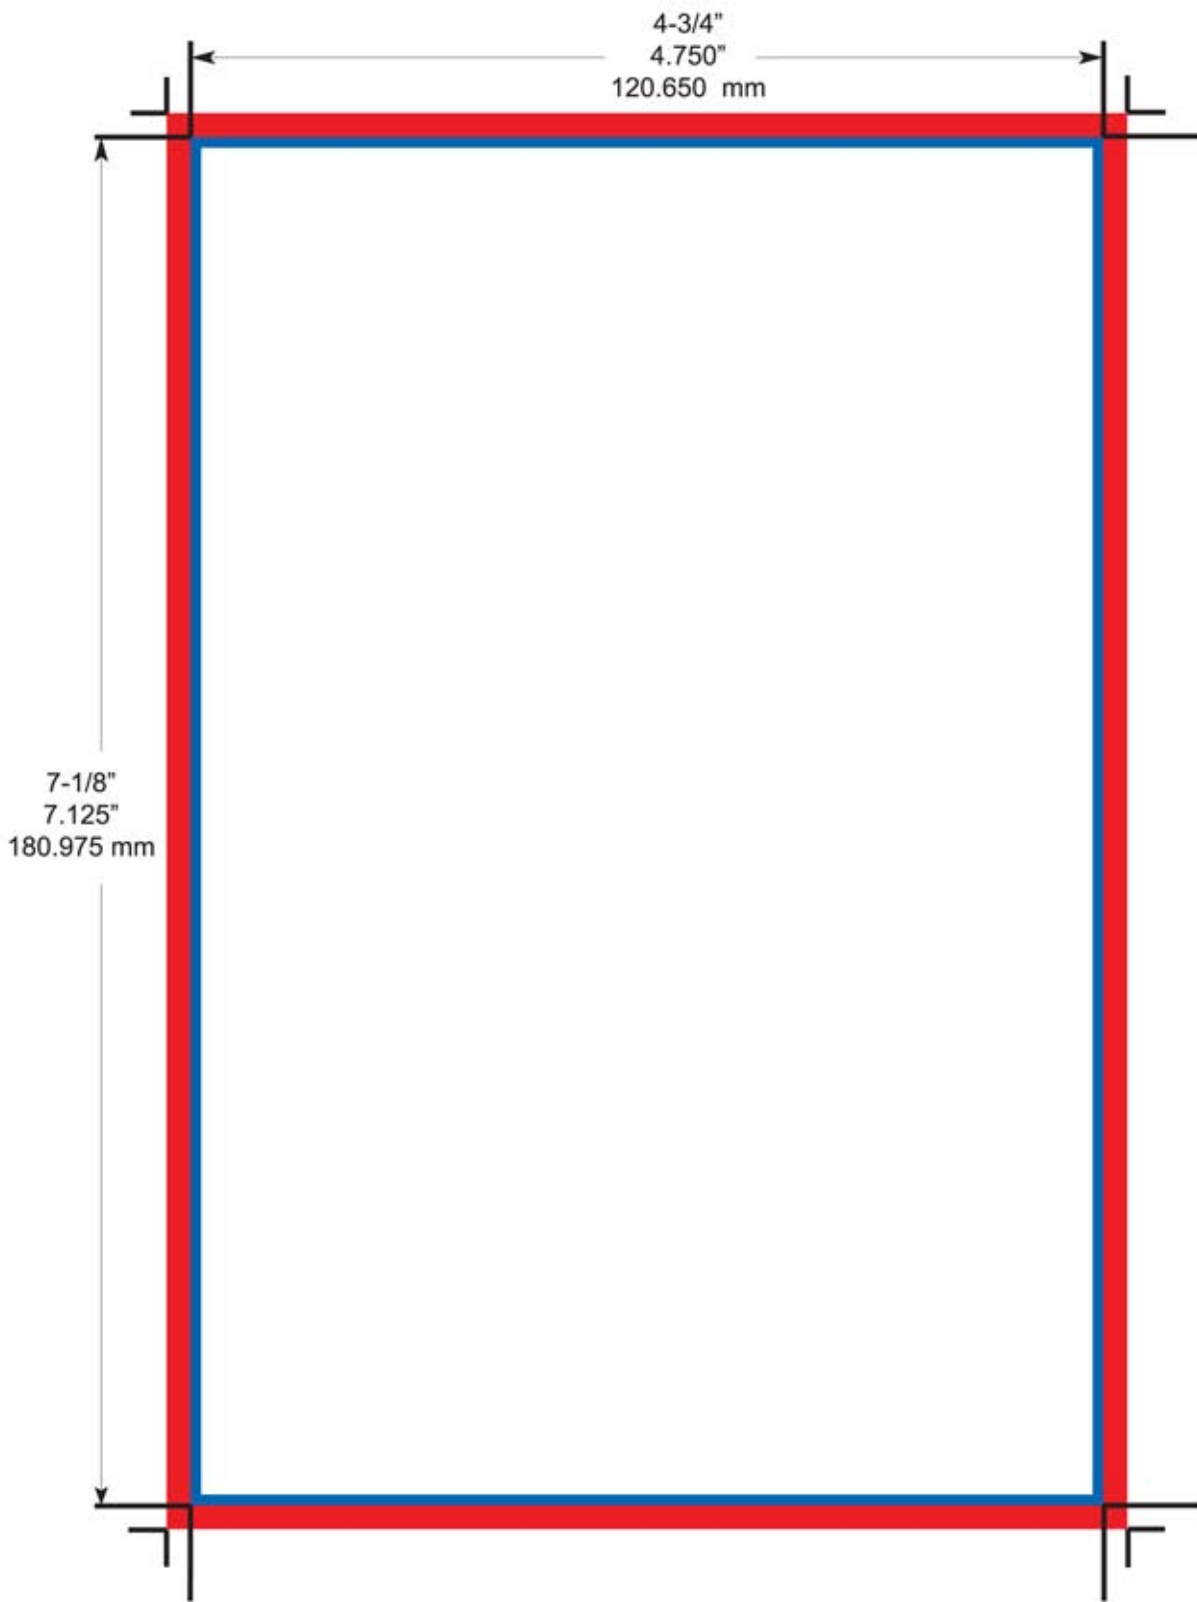

# 2-Page DVD Insert

(Can be used for Front and Back)

*This template is used for reference only and is formatted for CMYK Output.*

 **Bleed Area**  
 **Final Size Area**