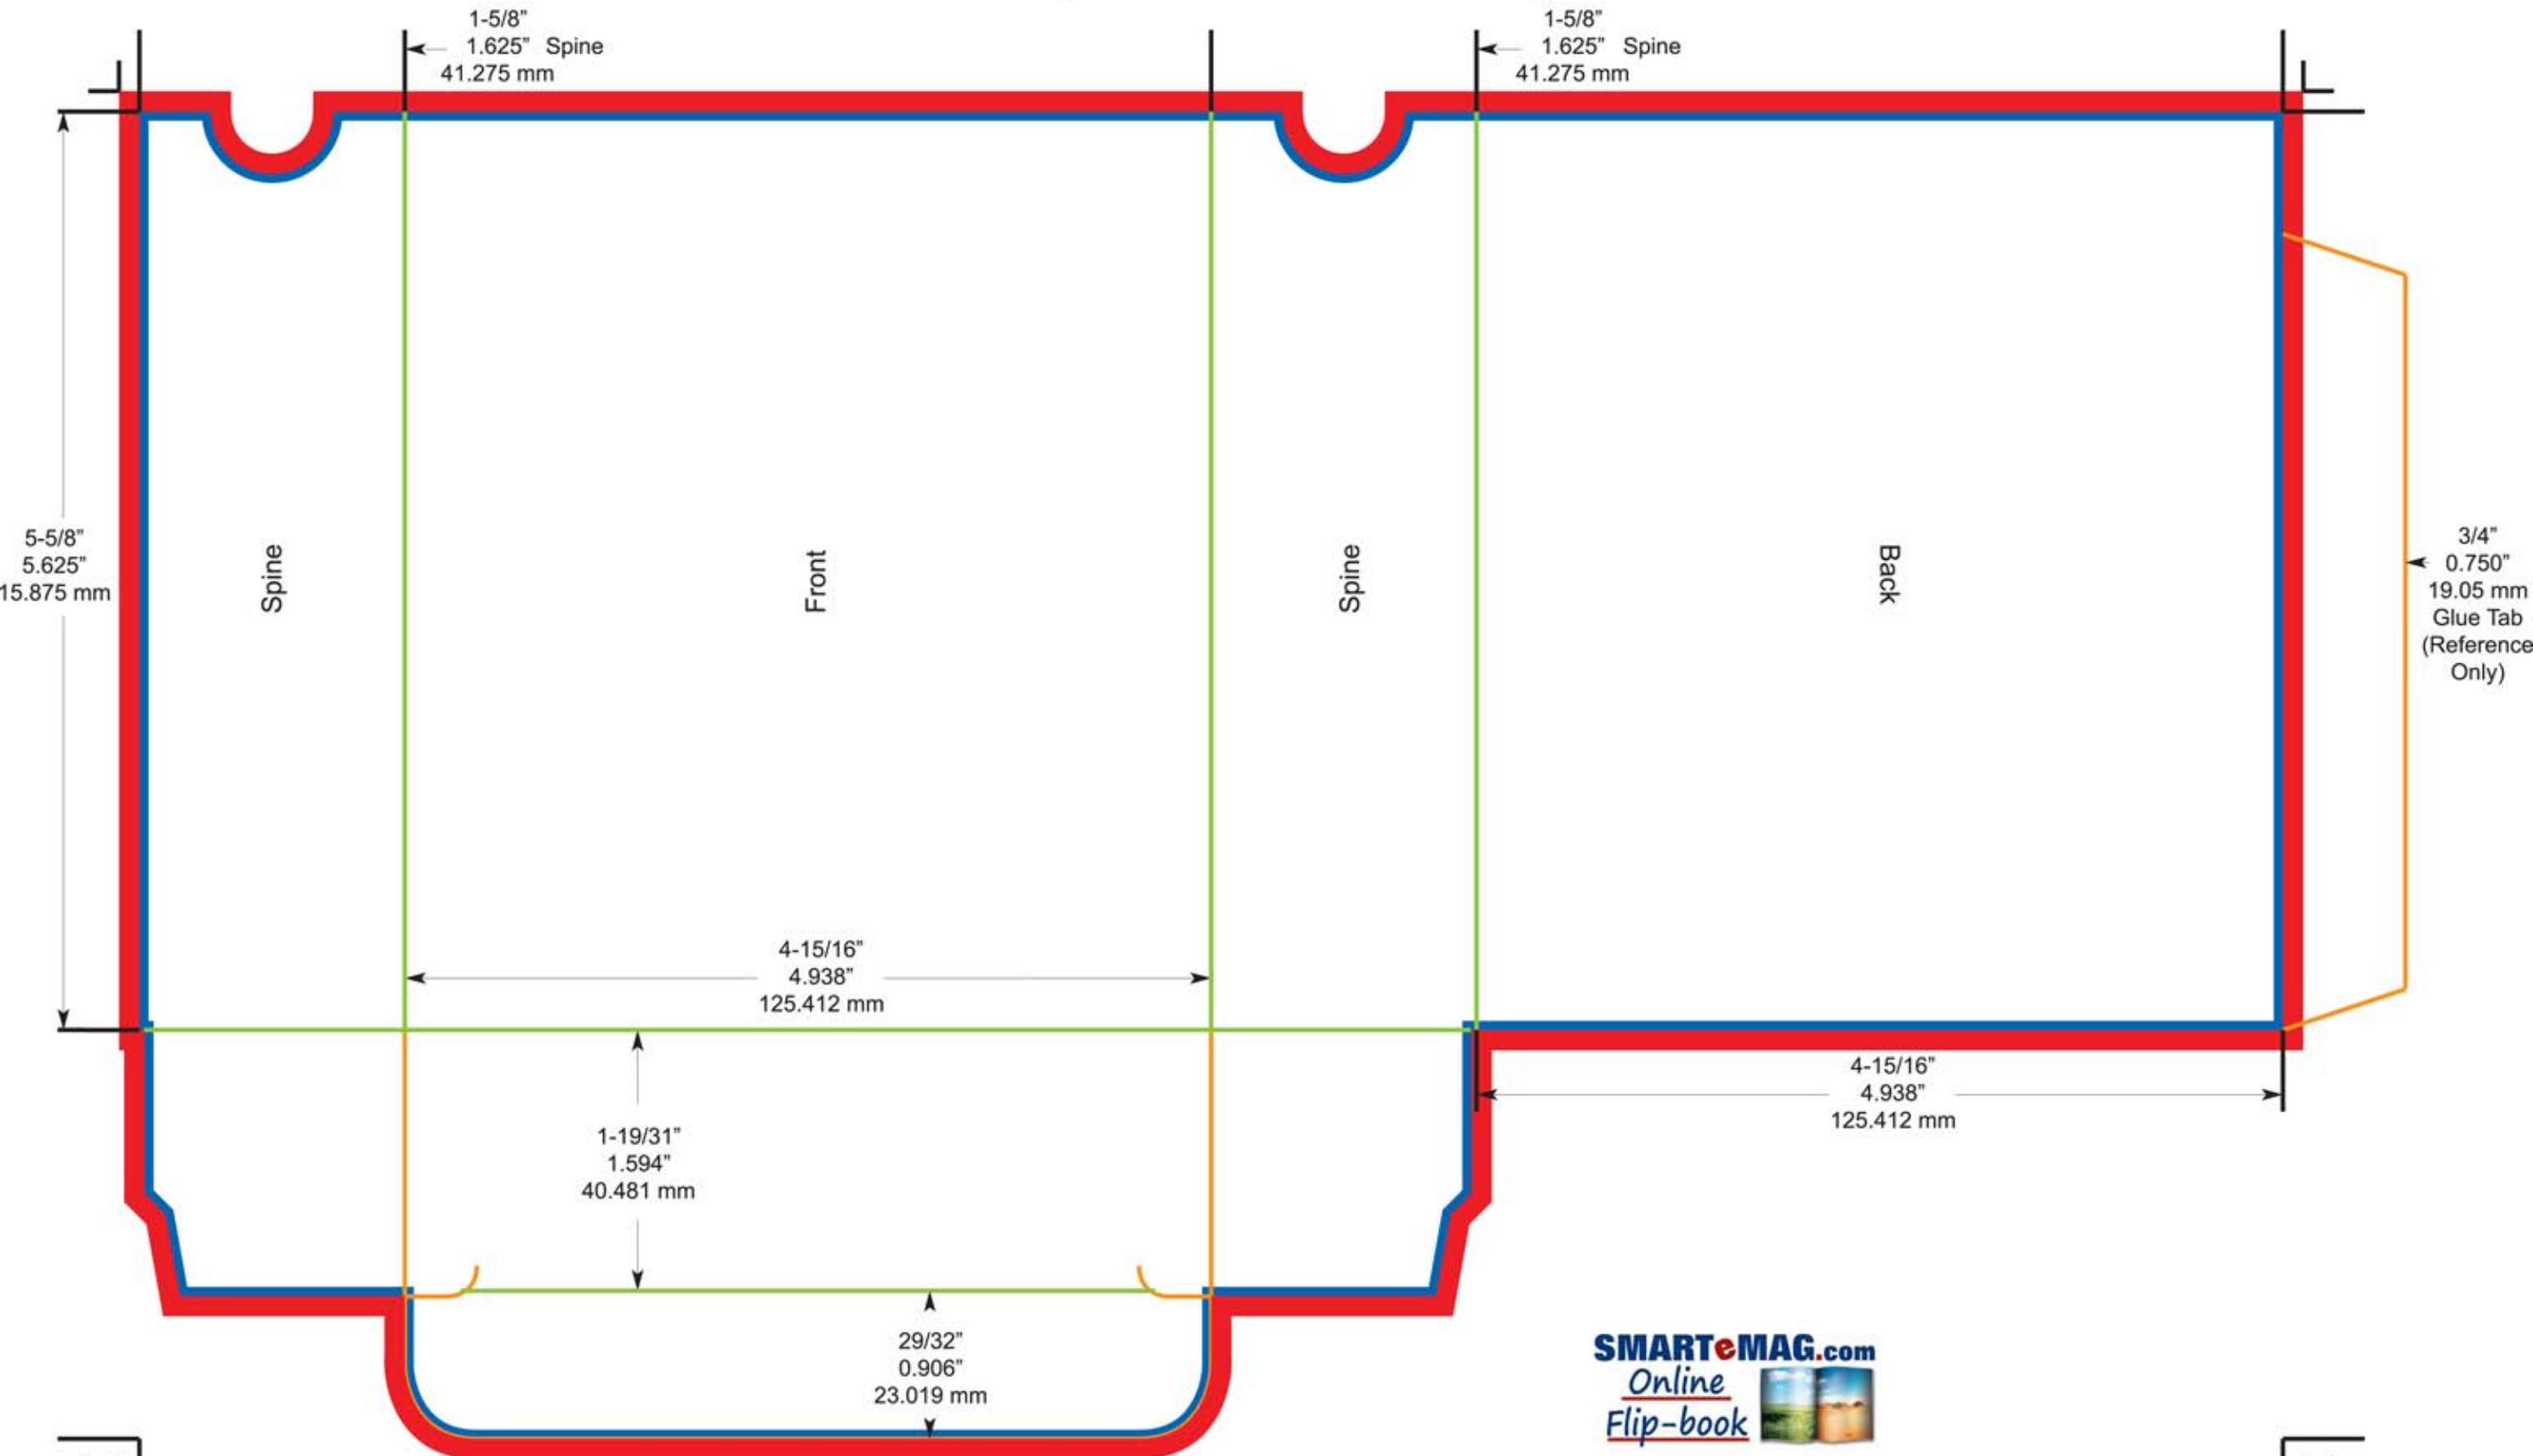

# Quadruple CD Slip Case

(Holds 4 CD Jewel Cases)

**To ensure quality...**

- \* Your design must be prepared using one the native programs listed on our website.
- \* Your file should not be saved in a 72 dpi file format
- \* Color should be in CMYK Format.

**Bleed Area** (Red line)  
**Final Size Area** (Blue line)