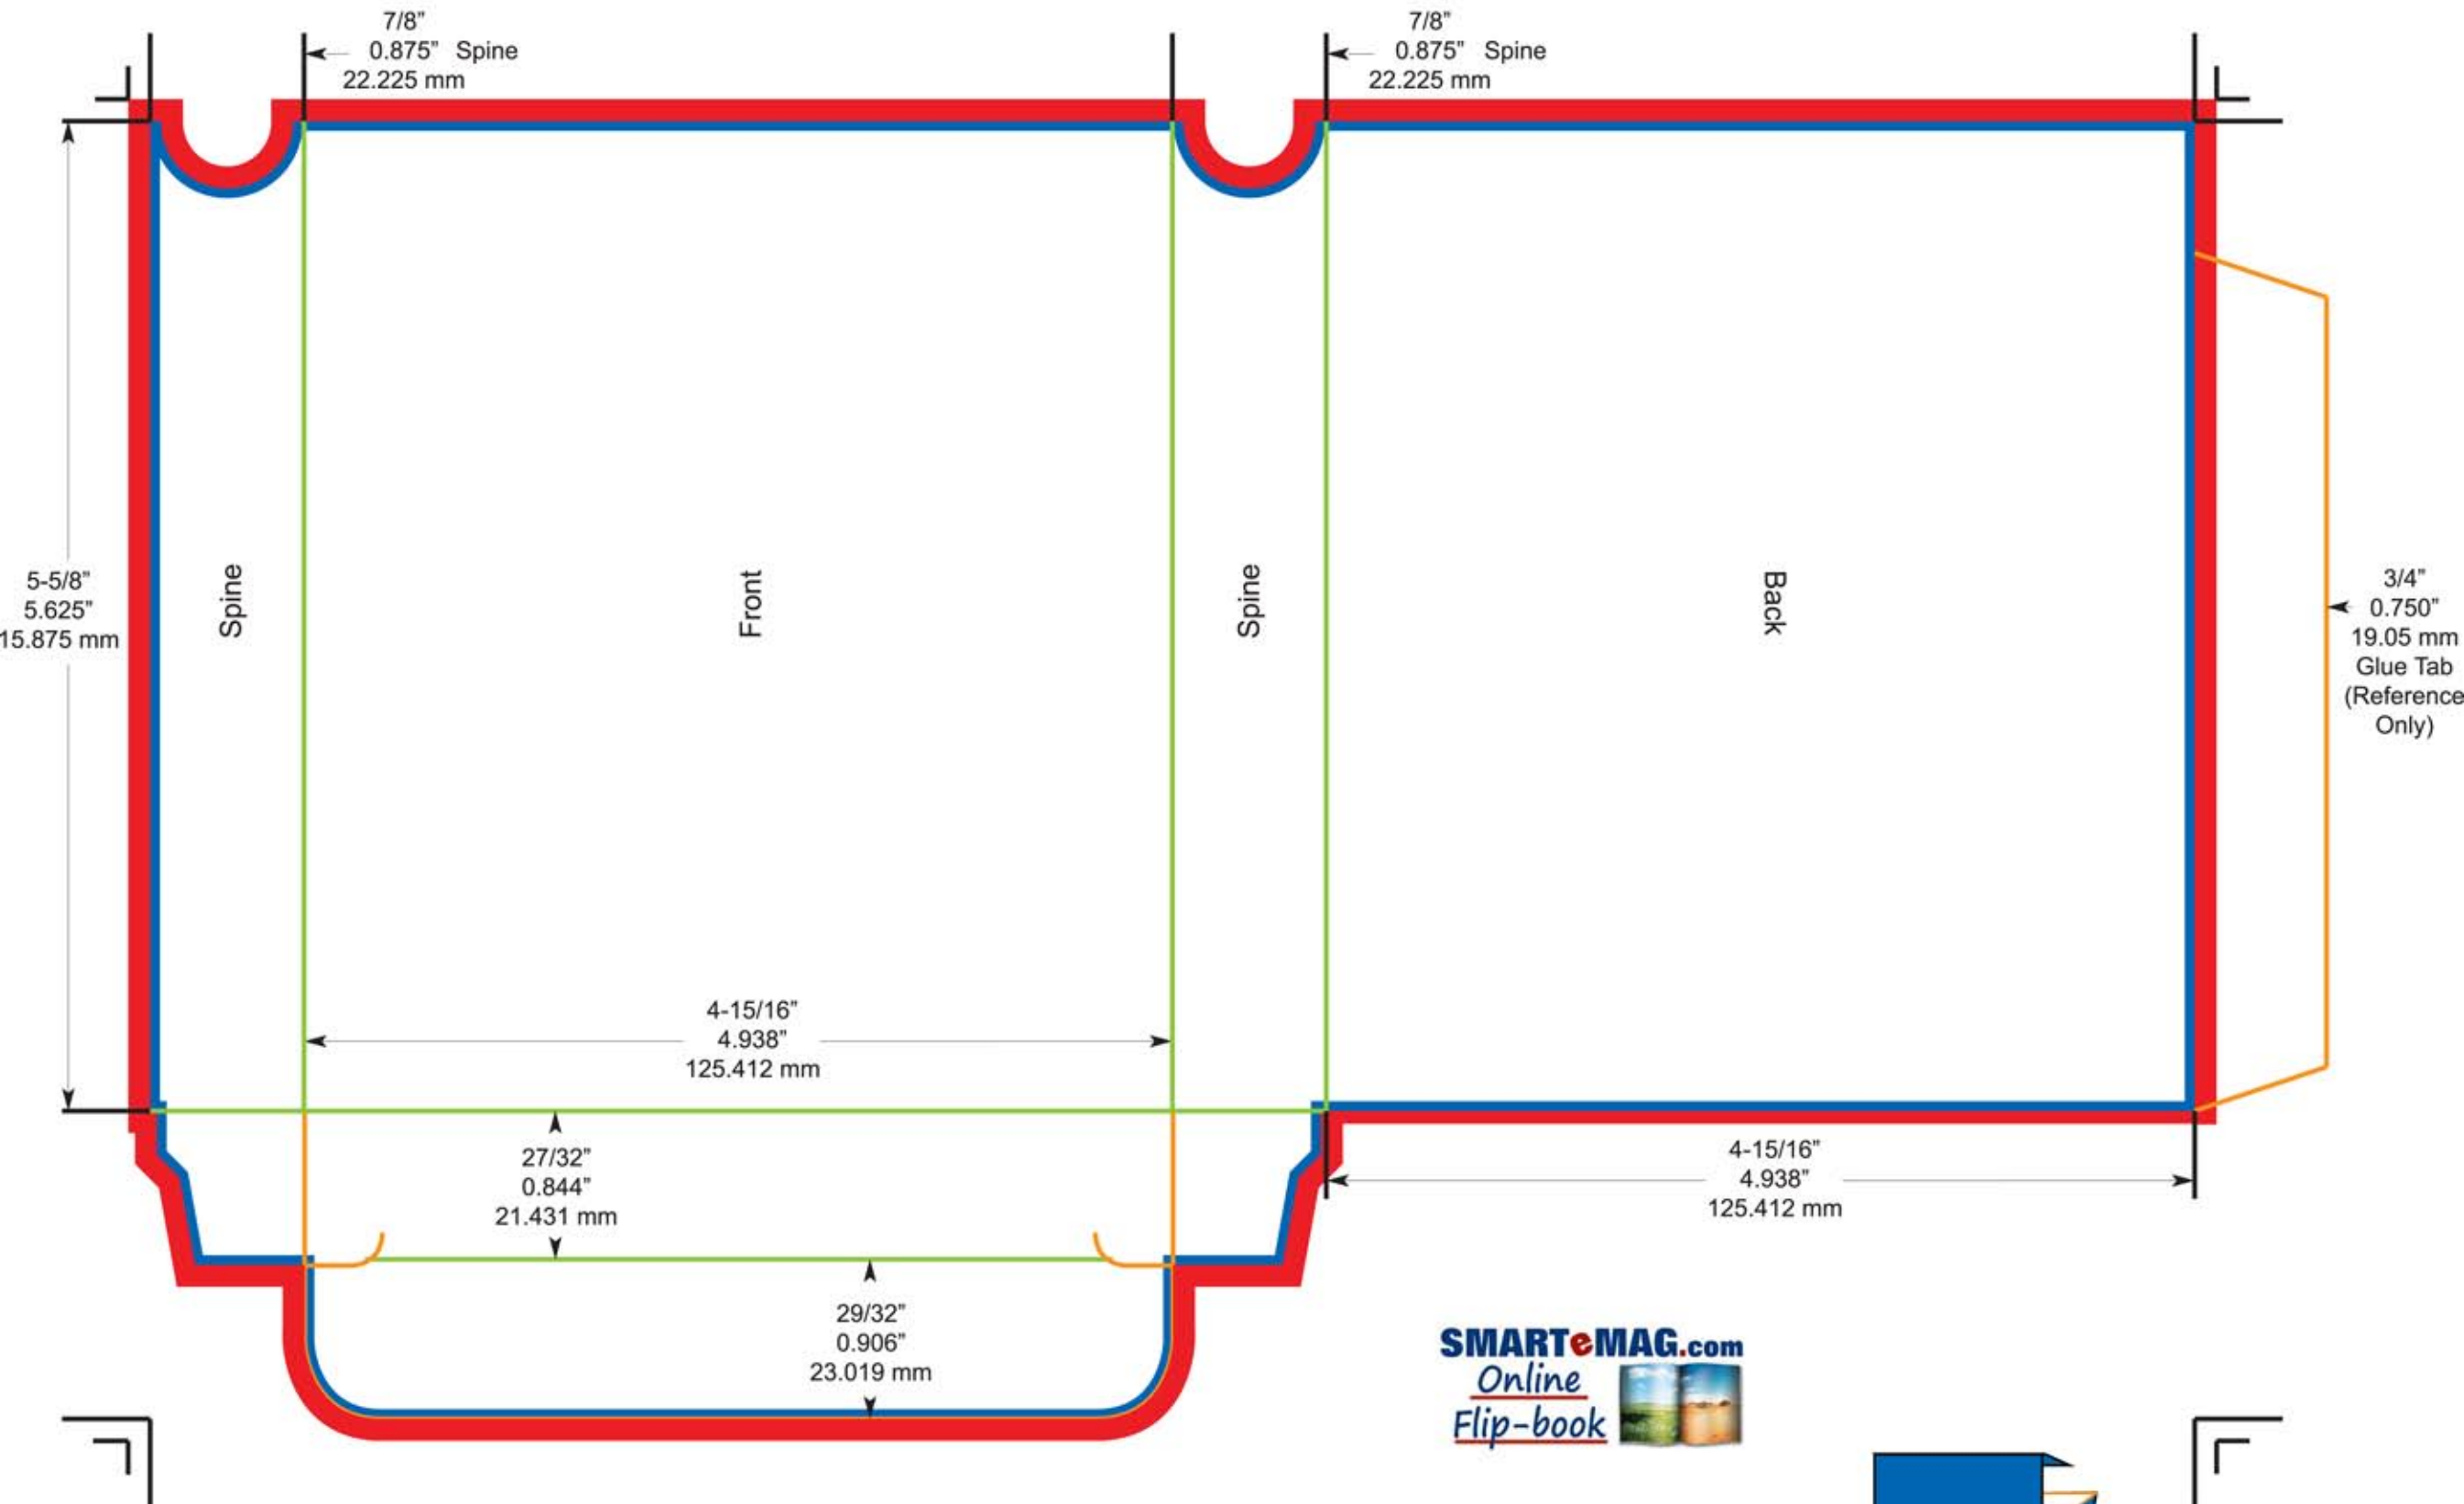

Double CD Slip Case

(Holds 2 CD Jewel Cases)

To ensure quality...

- * Your design must be prepared using one the native programs listed on our website.
- * Your file should not be saved in a 72 dpi file format
- * Color should be in CMYK Format.

Bleed Area
Final Size Area