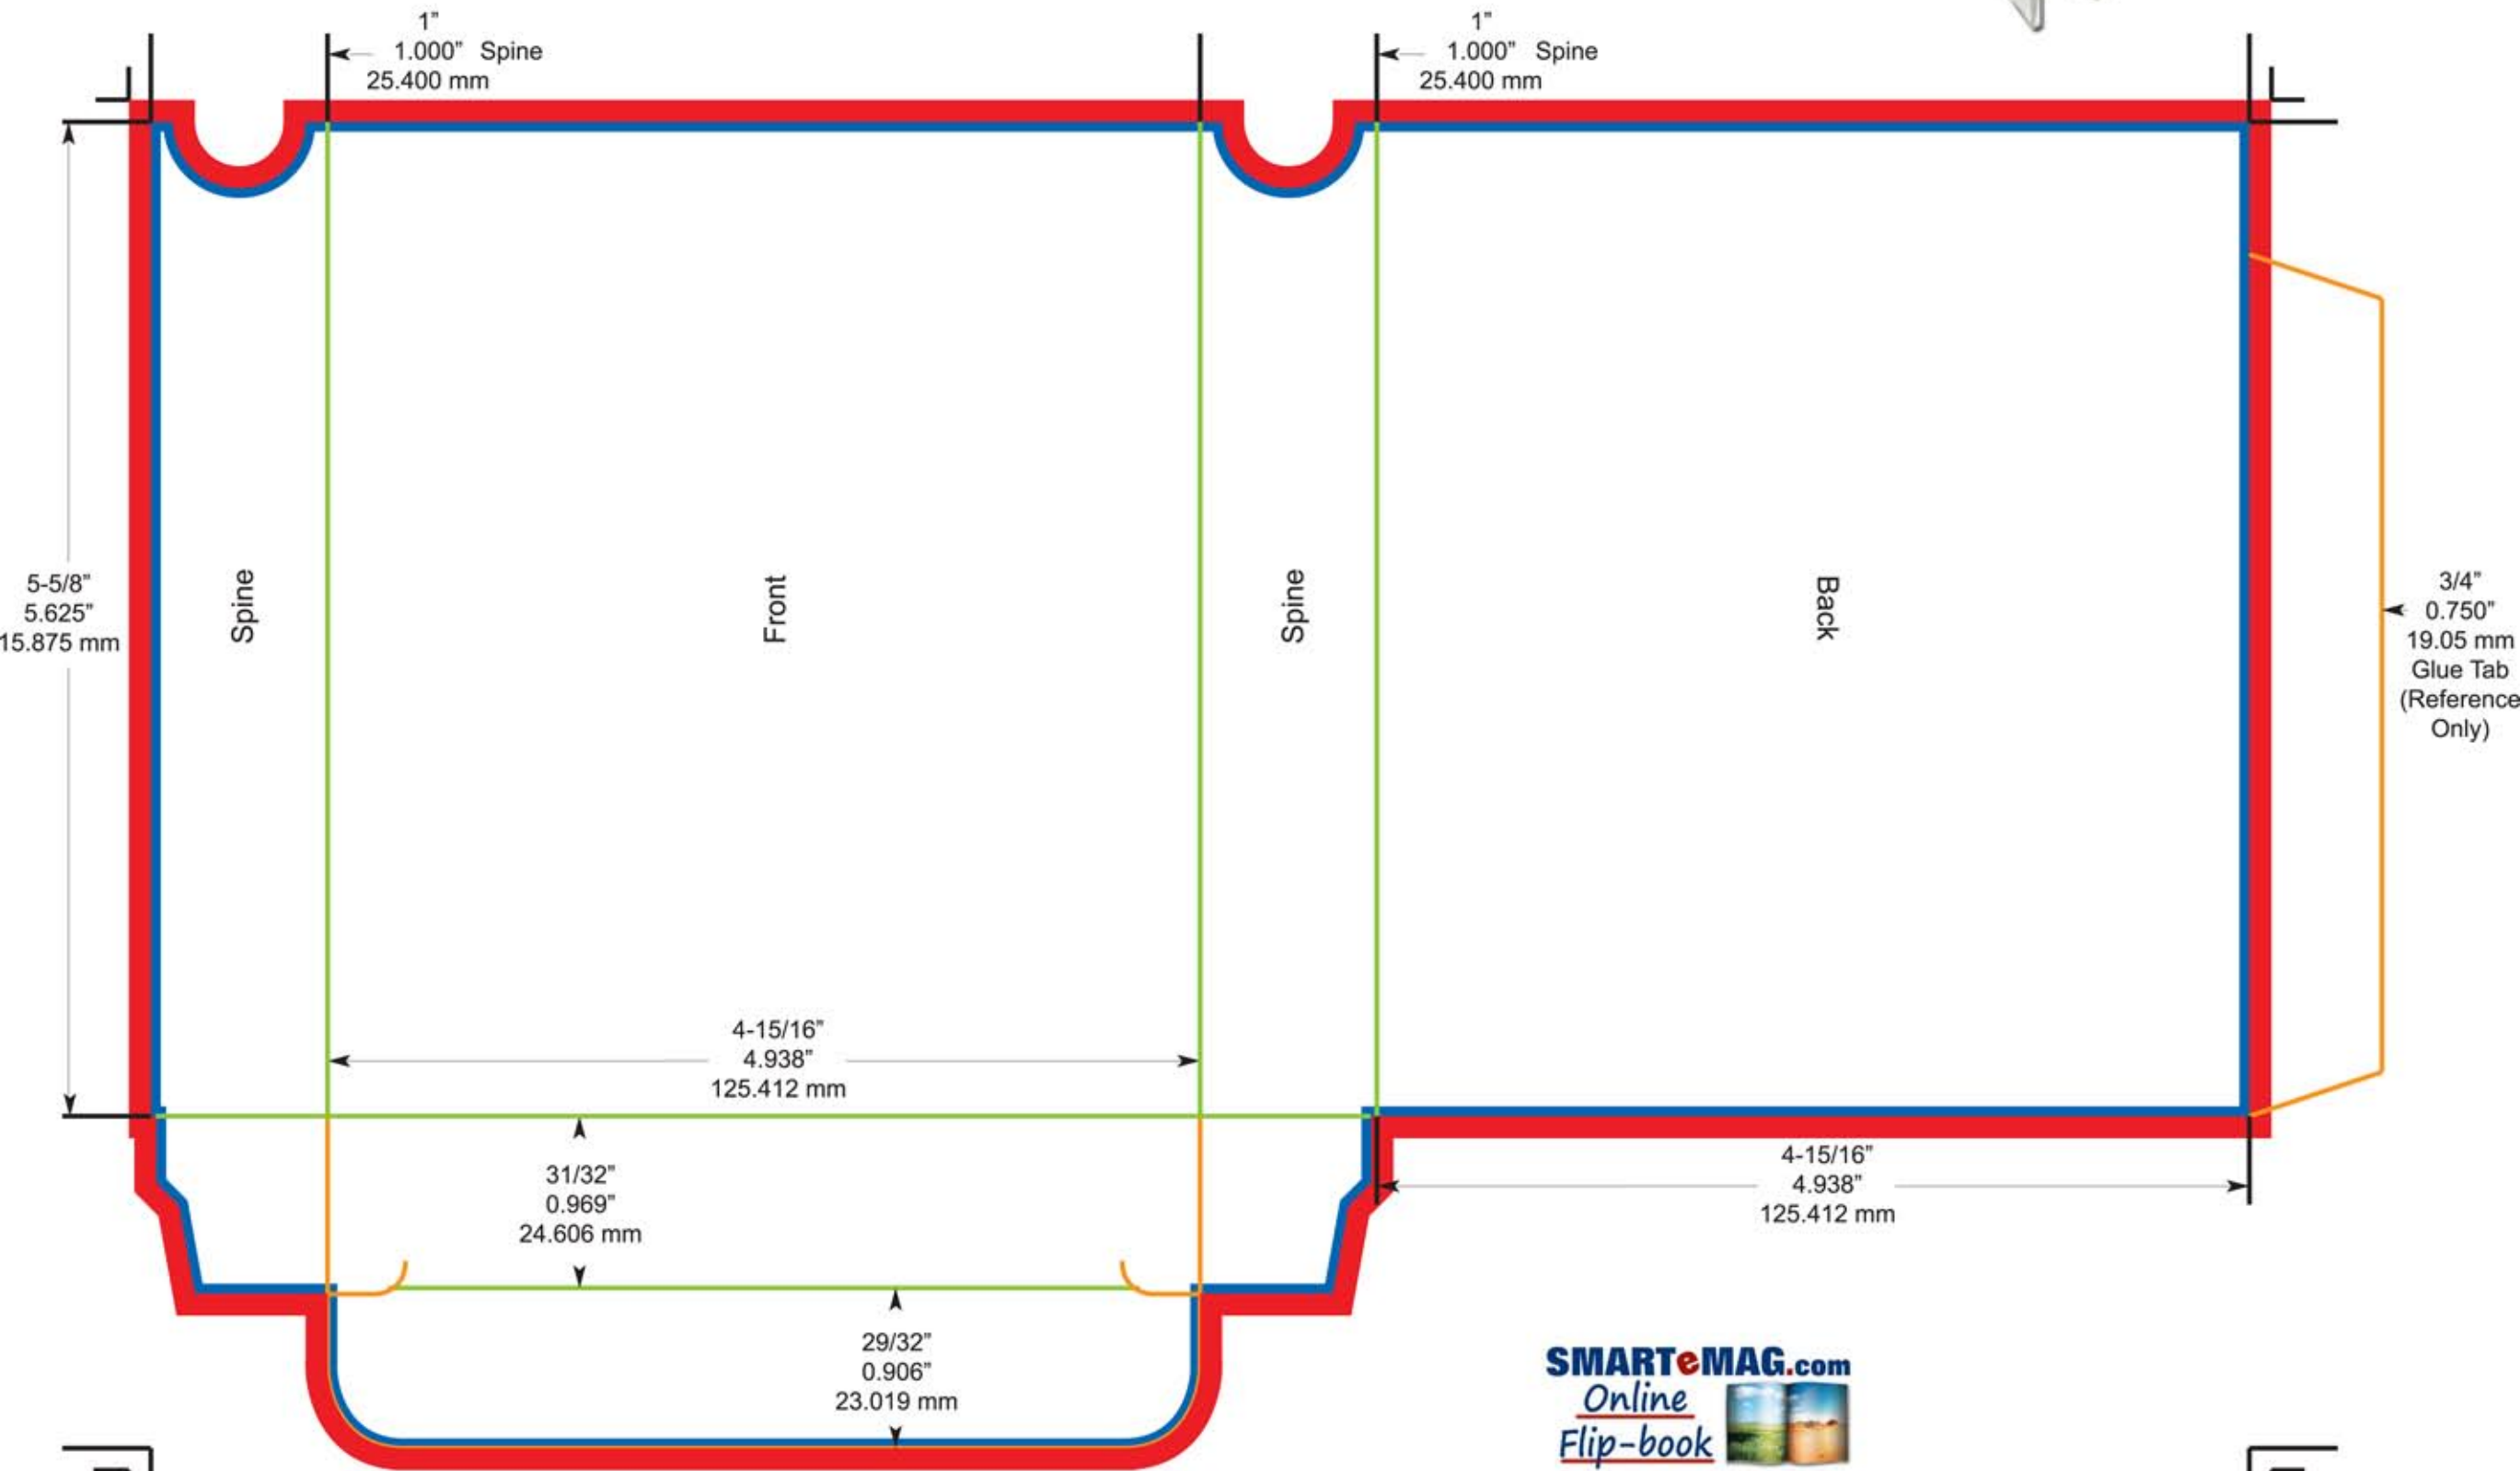

# “Chubby” Double CD Slip Case

(Holds 1 “Chubby” Double CD Jewel Case)

**To ensure quality...**

- \* Your design must be prepared using one the native programs listed on our website.
- \* Your file should not be saved in a 72 dpi file format
- \* Color should be in CMYK Format.

 **Bleed Area**  
 **Final Size Area**