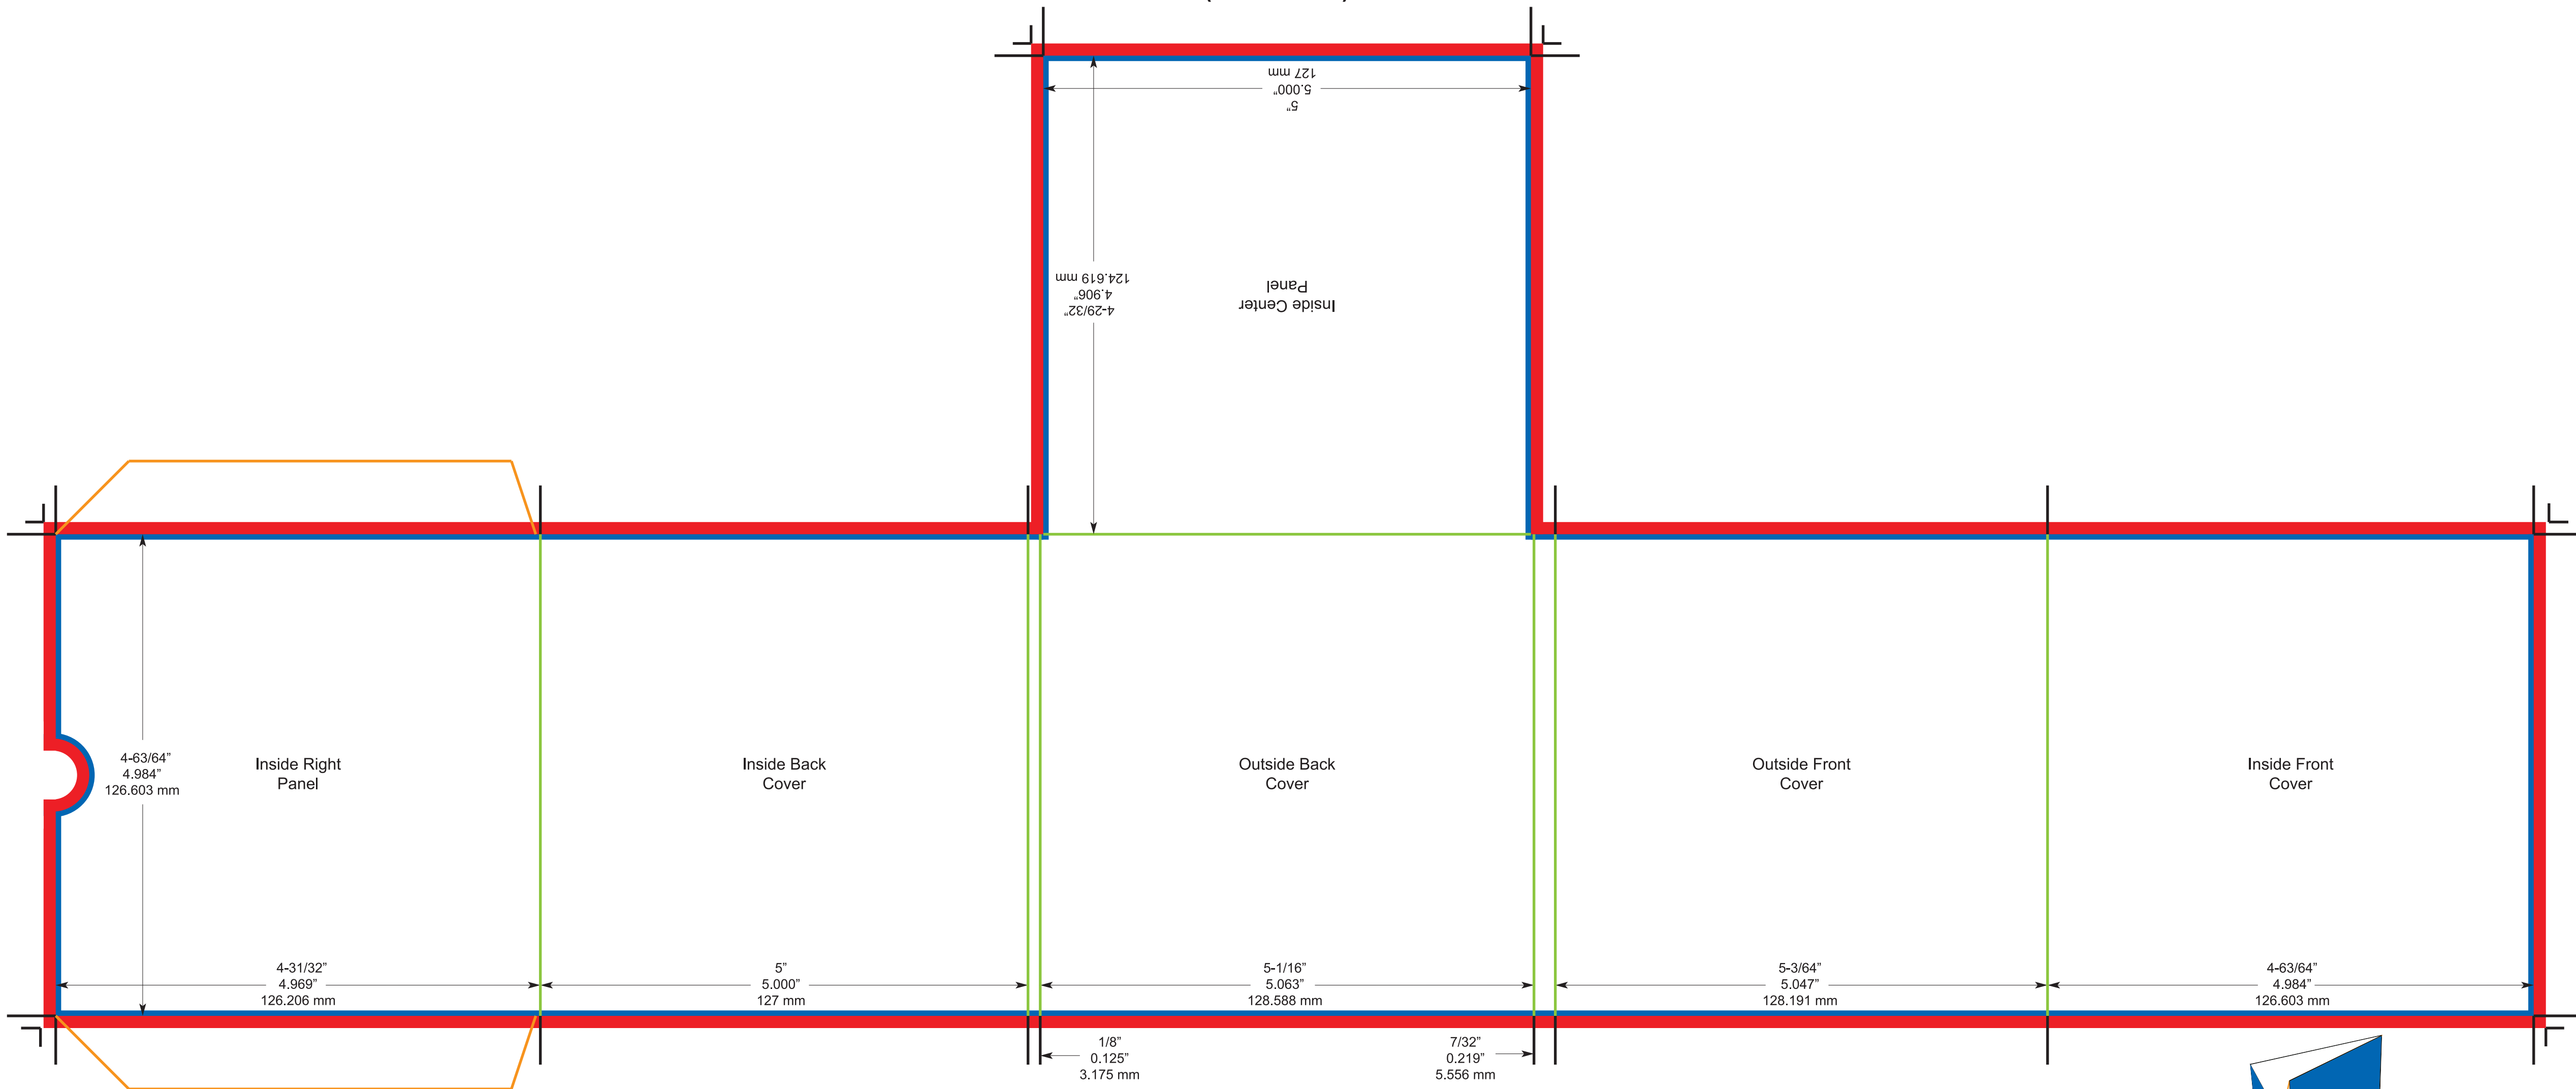

Single CD Sleeve 6-Panel

(Holds 1 CD)

To ensure quality...

- * Your design must be prepared using one the native programs listed on our website.
- * Your file should not be saved in a 72 dpi file format
- * Color should be in CMYK Format.

 **Bleed Area**
 **Final Size Area**

This template is used for reference only and is formatted for CMYK Output.