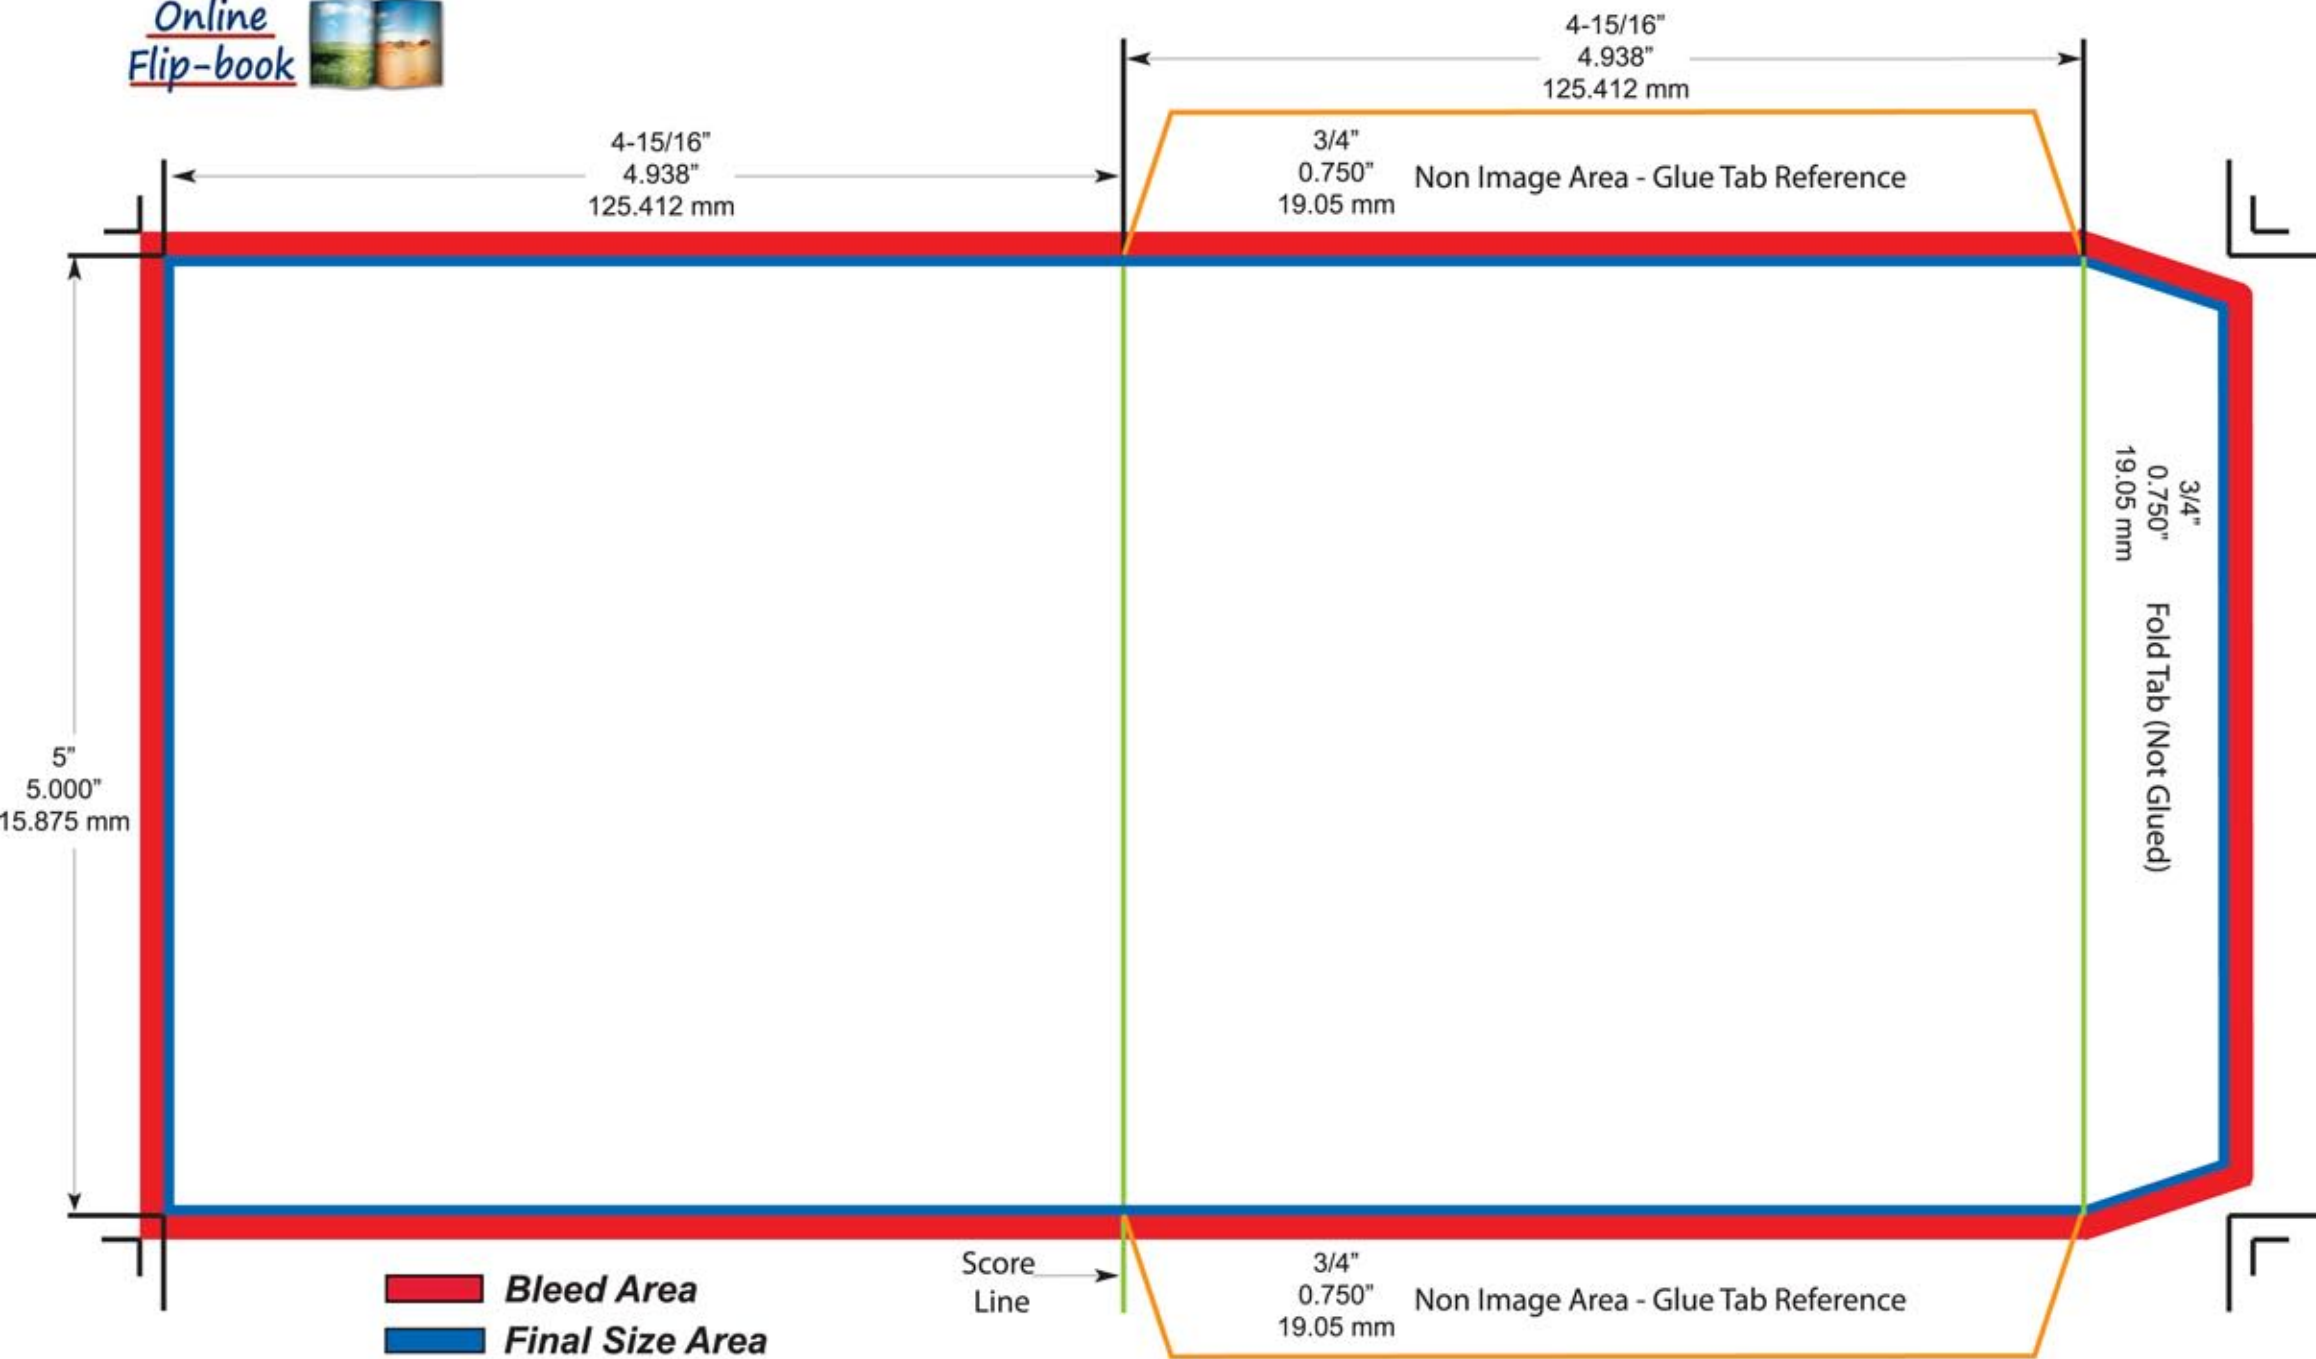

# Single CD Sleeve w/ Folding Flap

(Holds 1 Compact Disc or DVD)