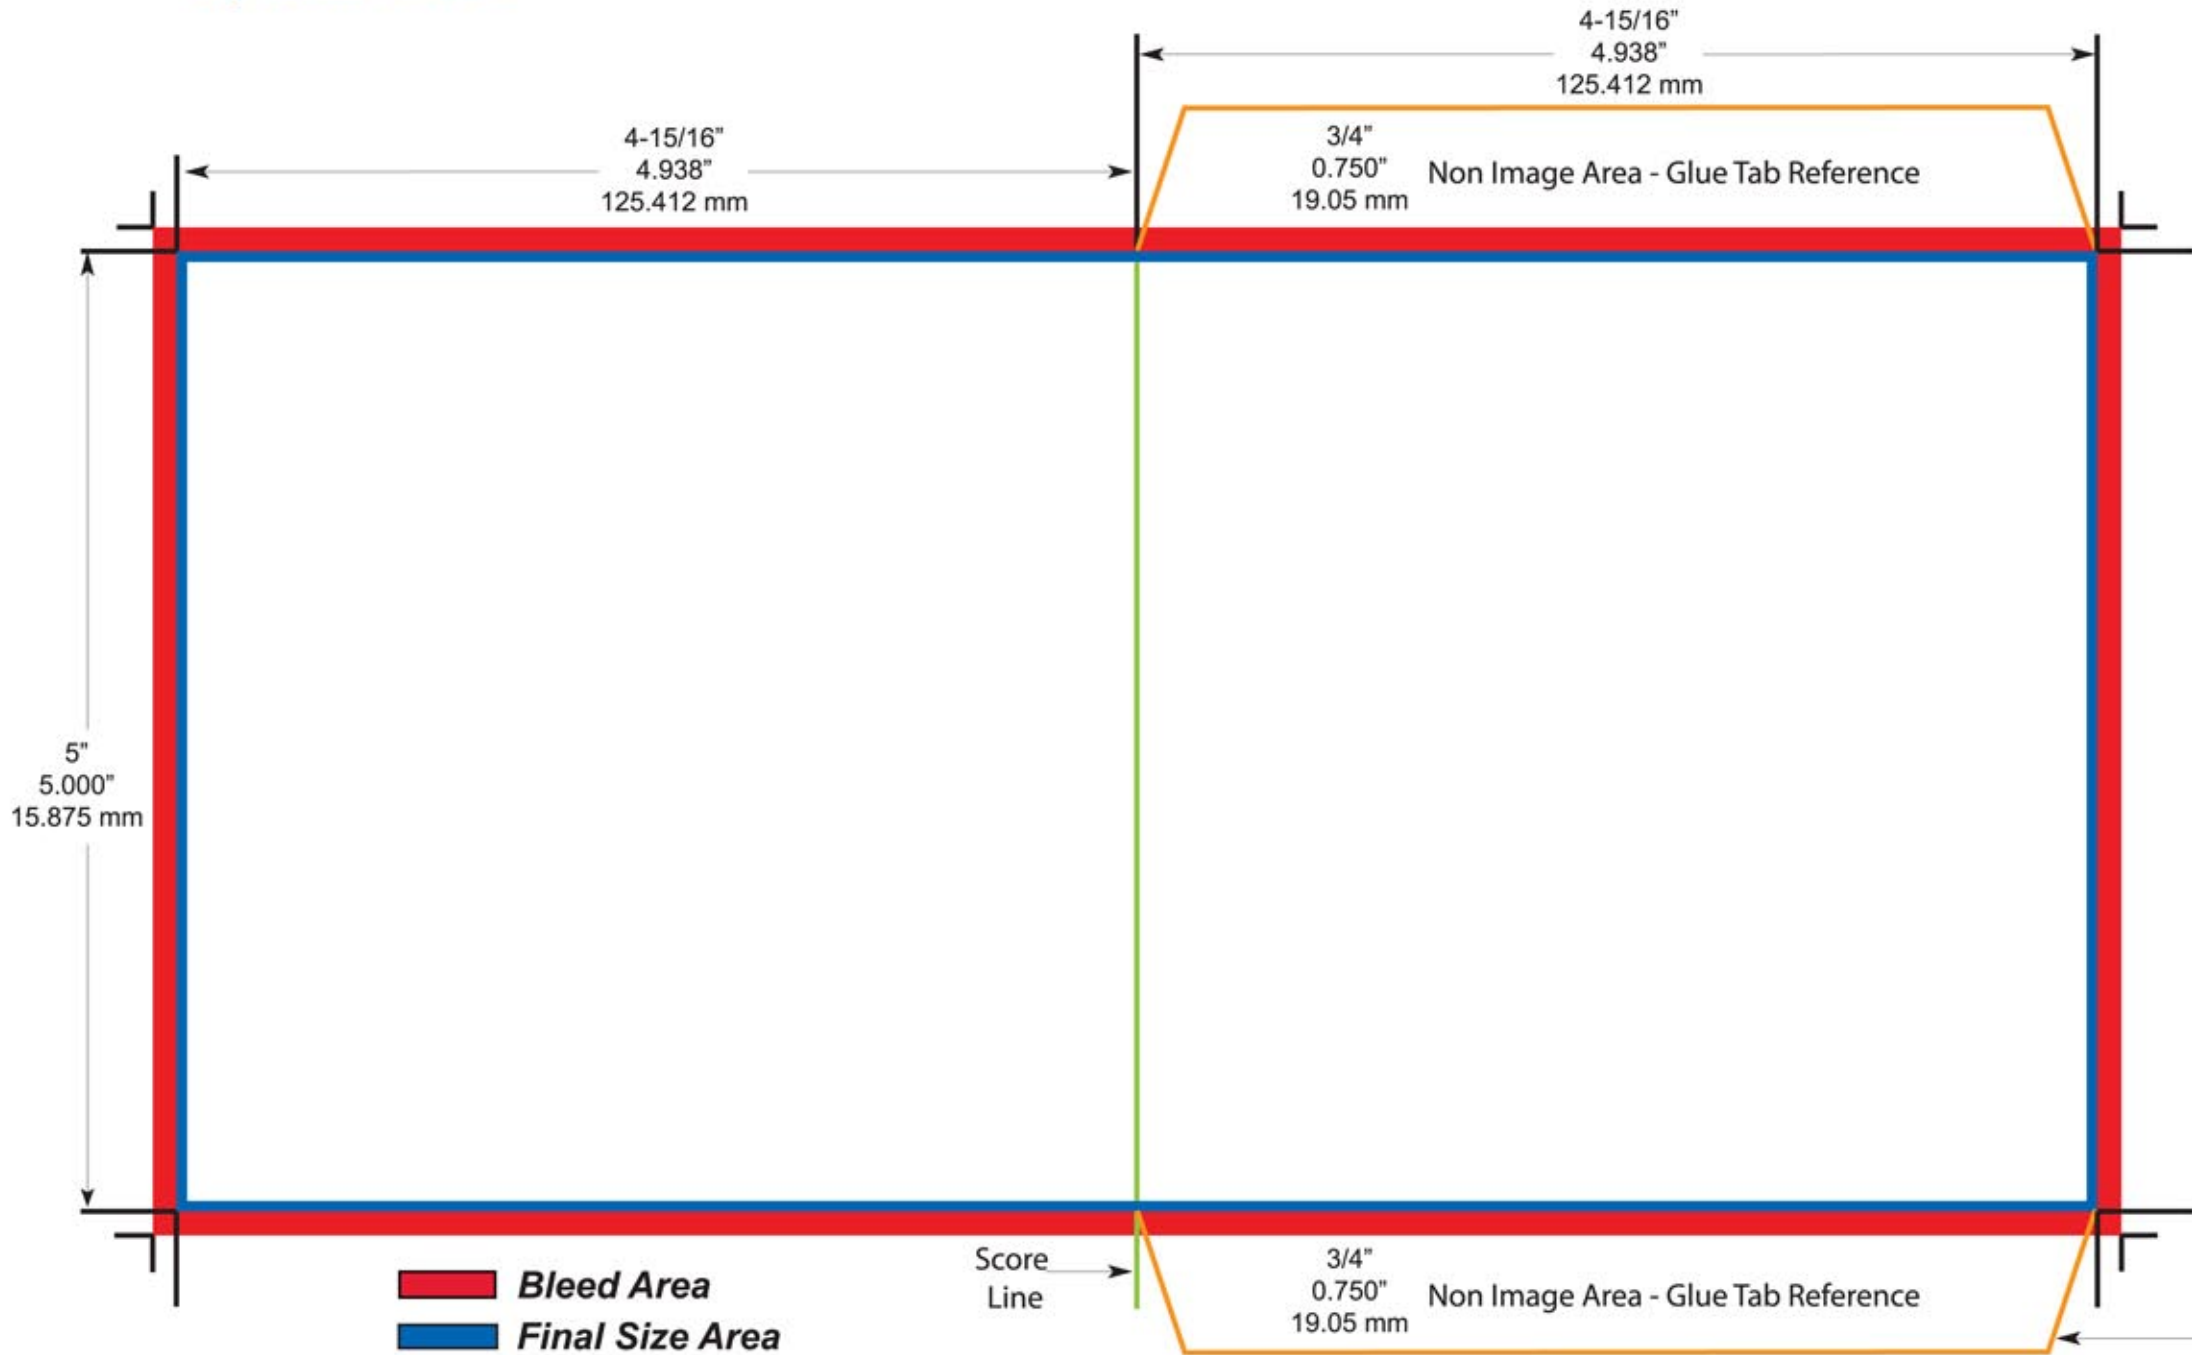

Single CD Sleeve

(Holds 1 Compact Disc or DVD)

To ensure quality...

- * Your design must be prepared using one the native programs listed on our website.
- * Your file should not be saved in a 72 dpi file format
- * Color should be in CMYK Format.