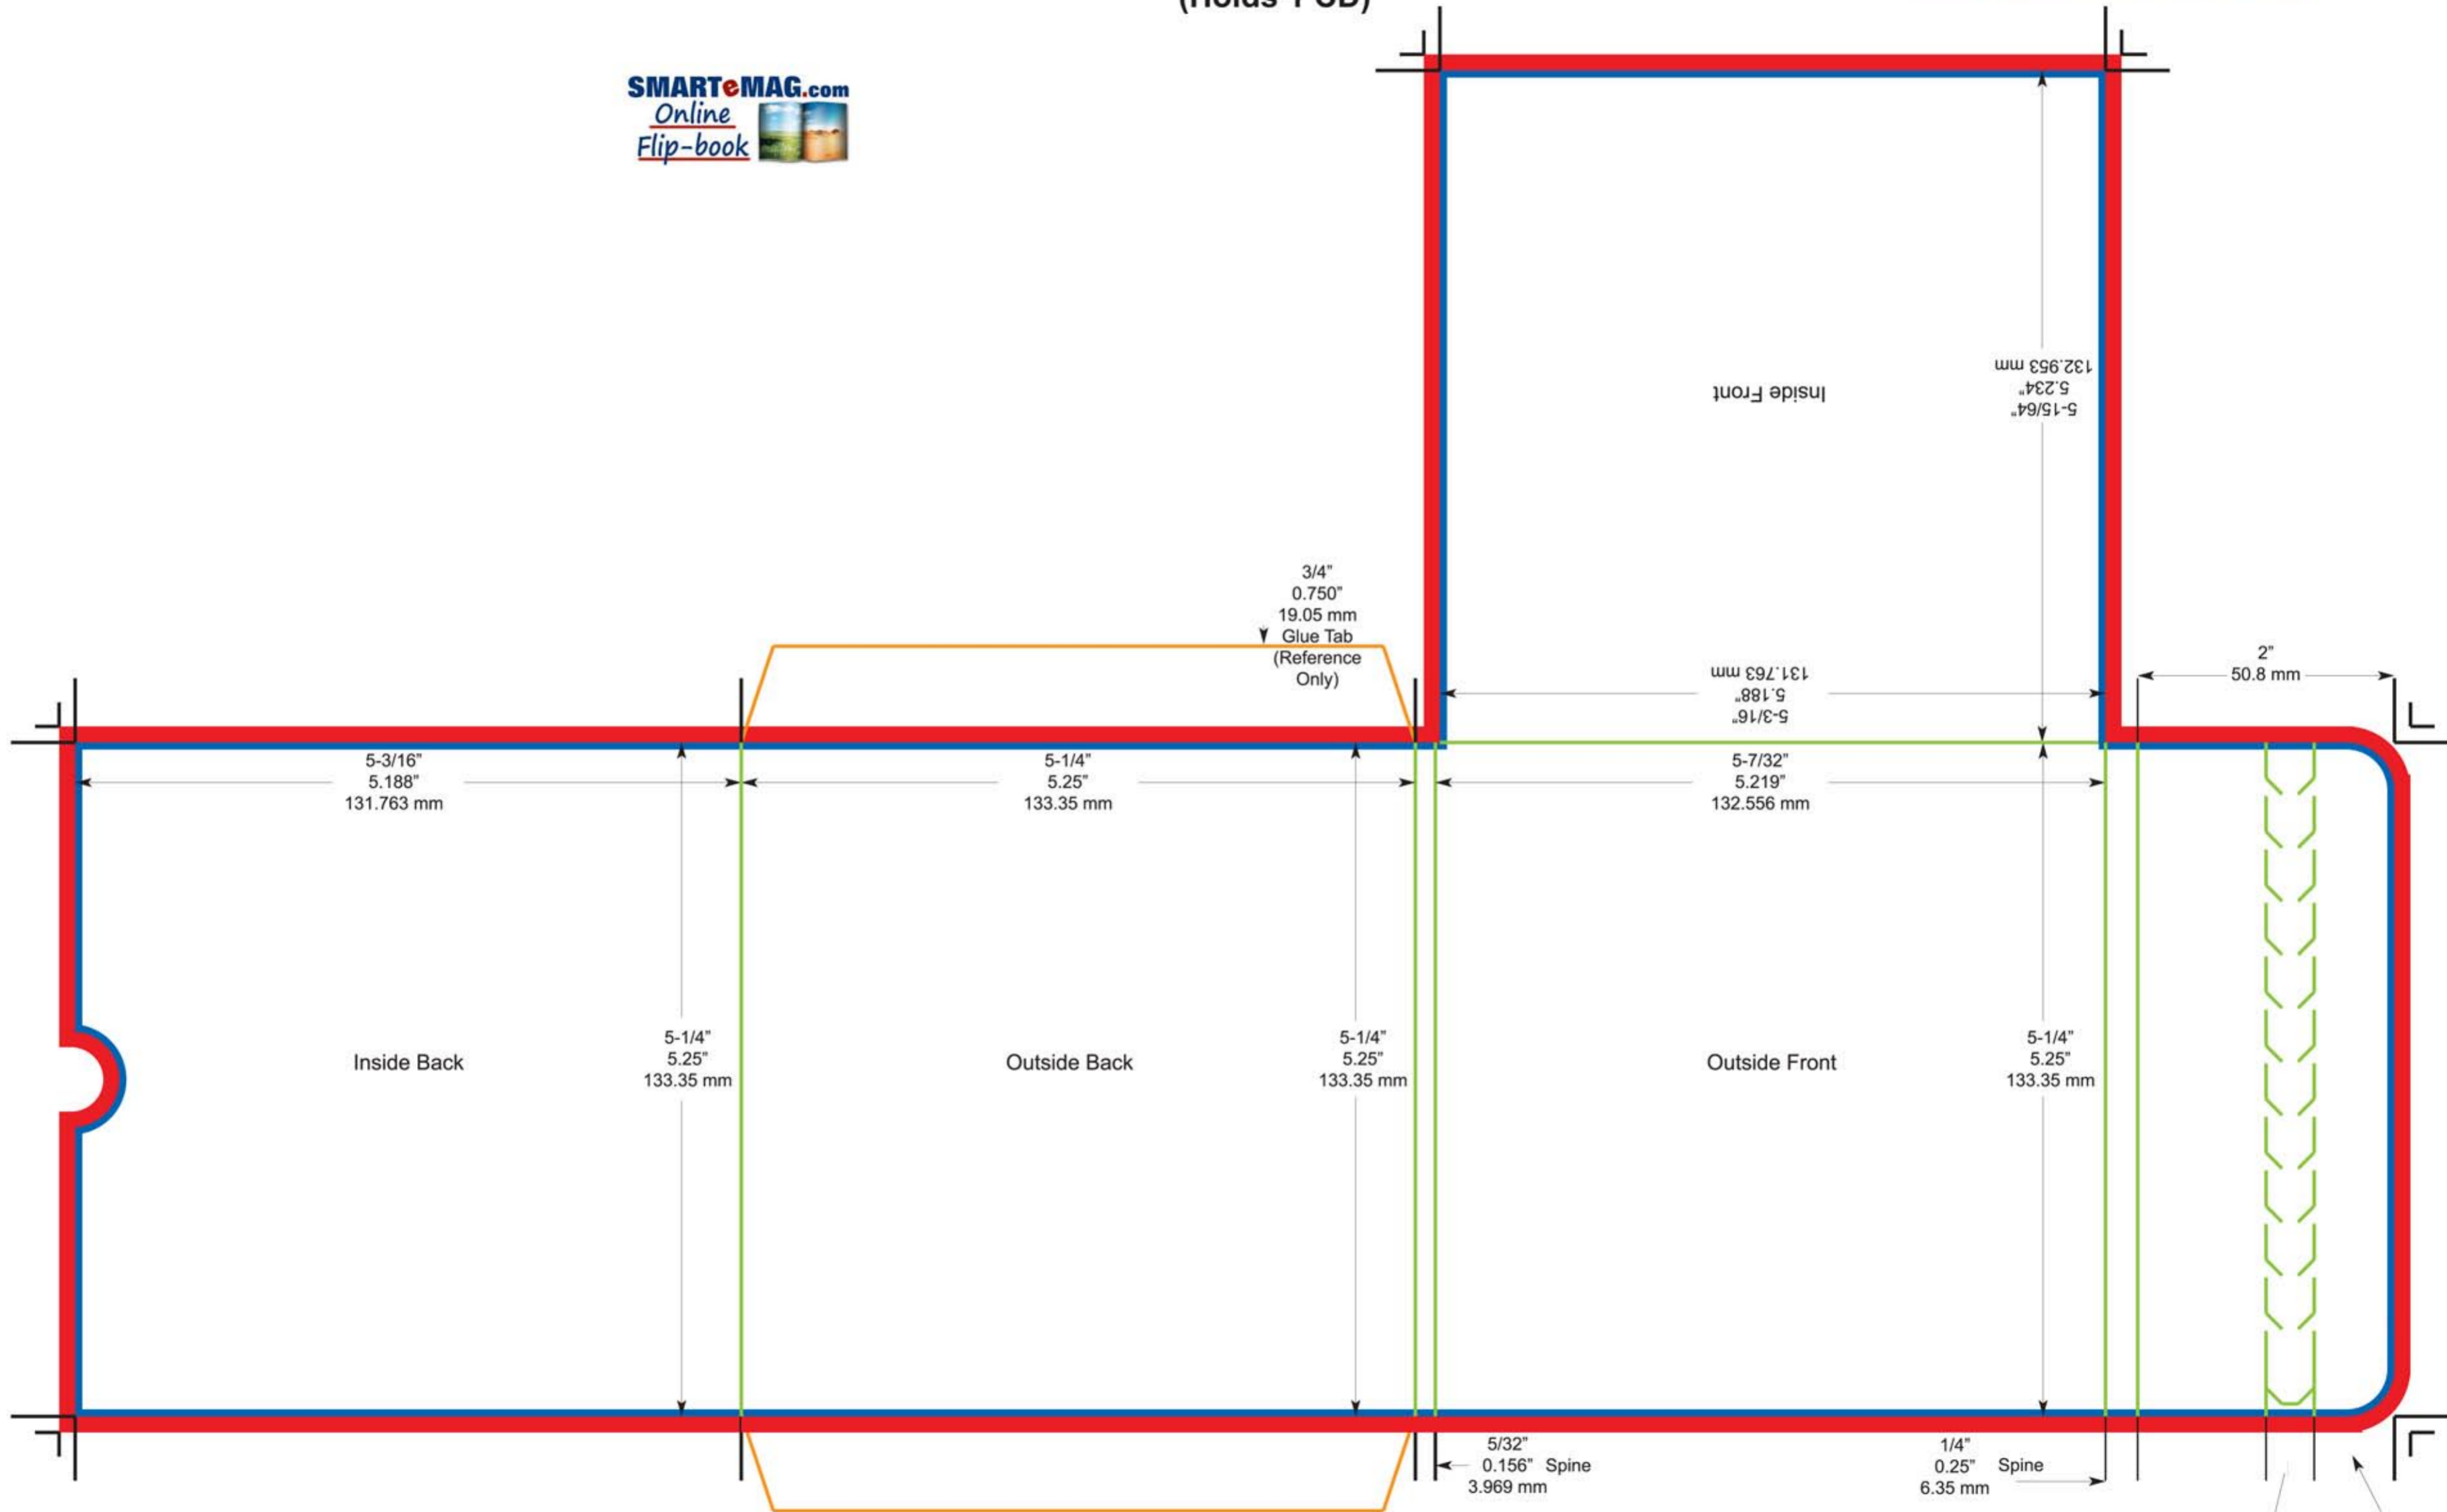

Single CD Mailer 4-Panel

(Holds 1 CD)

To ensure quality...

- * Your design must be prepared using one the native programs listed on our website.
- * Your file should not be saved in a 72 dpi file format
- * Color should be in CMYK Format.

Bleed Area

Final Size Area

This template is used for reference only and is formatted for CMYK Output.