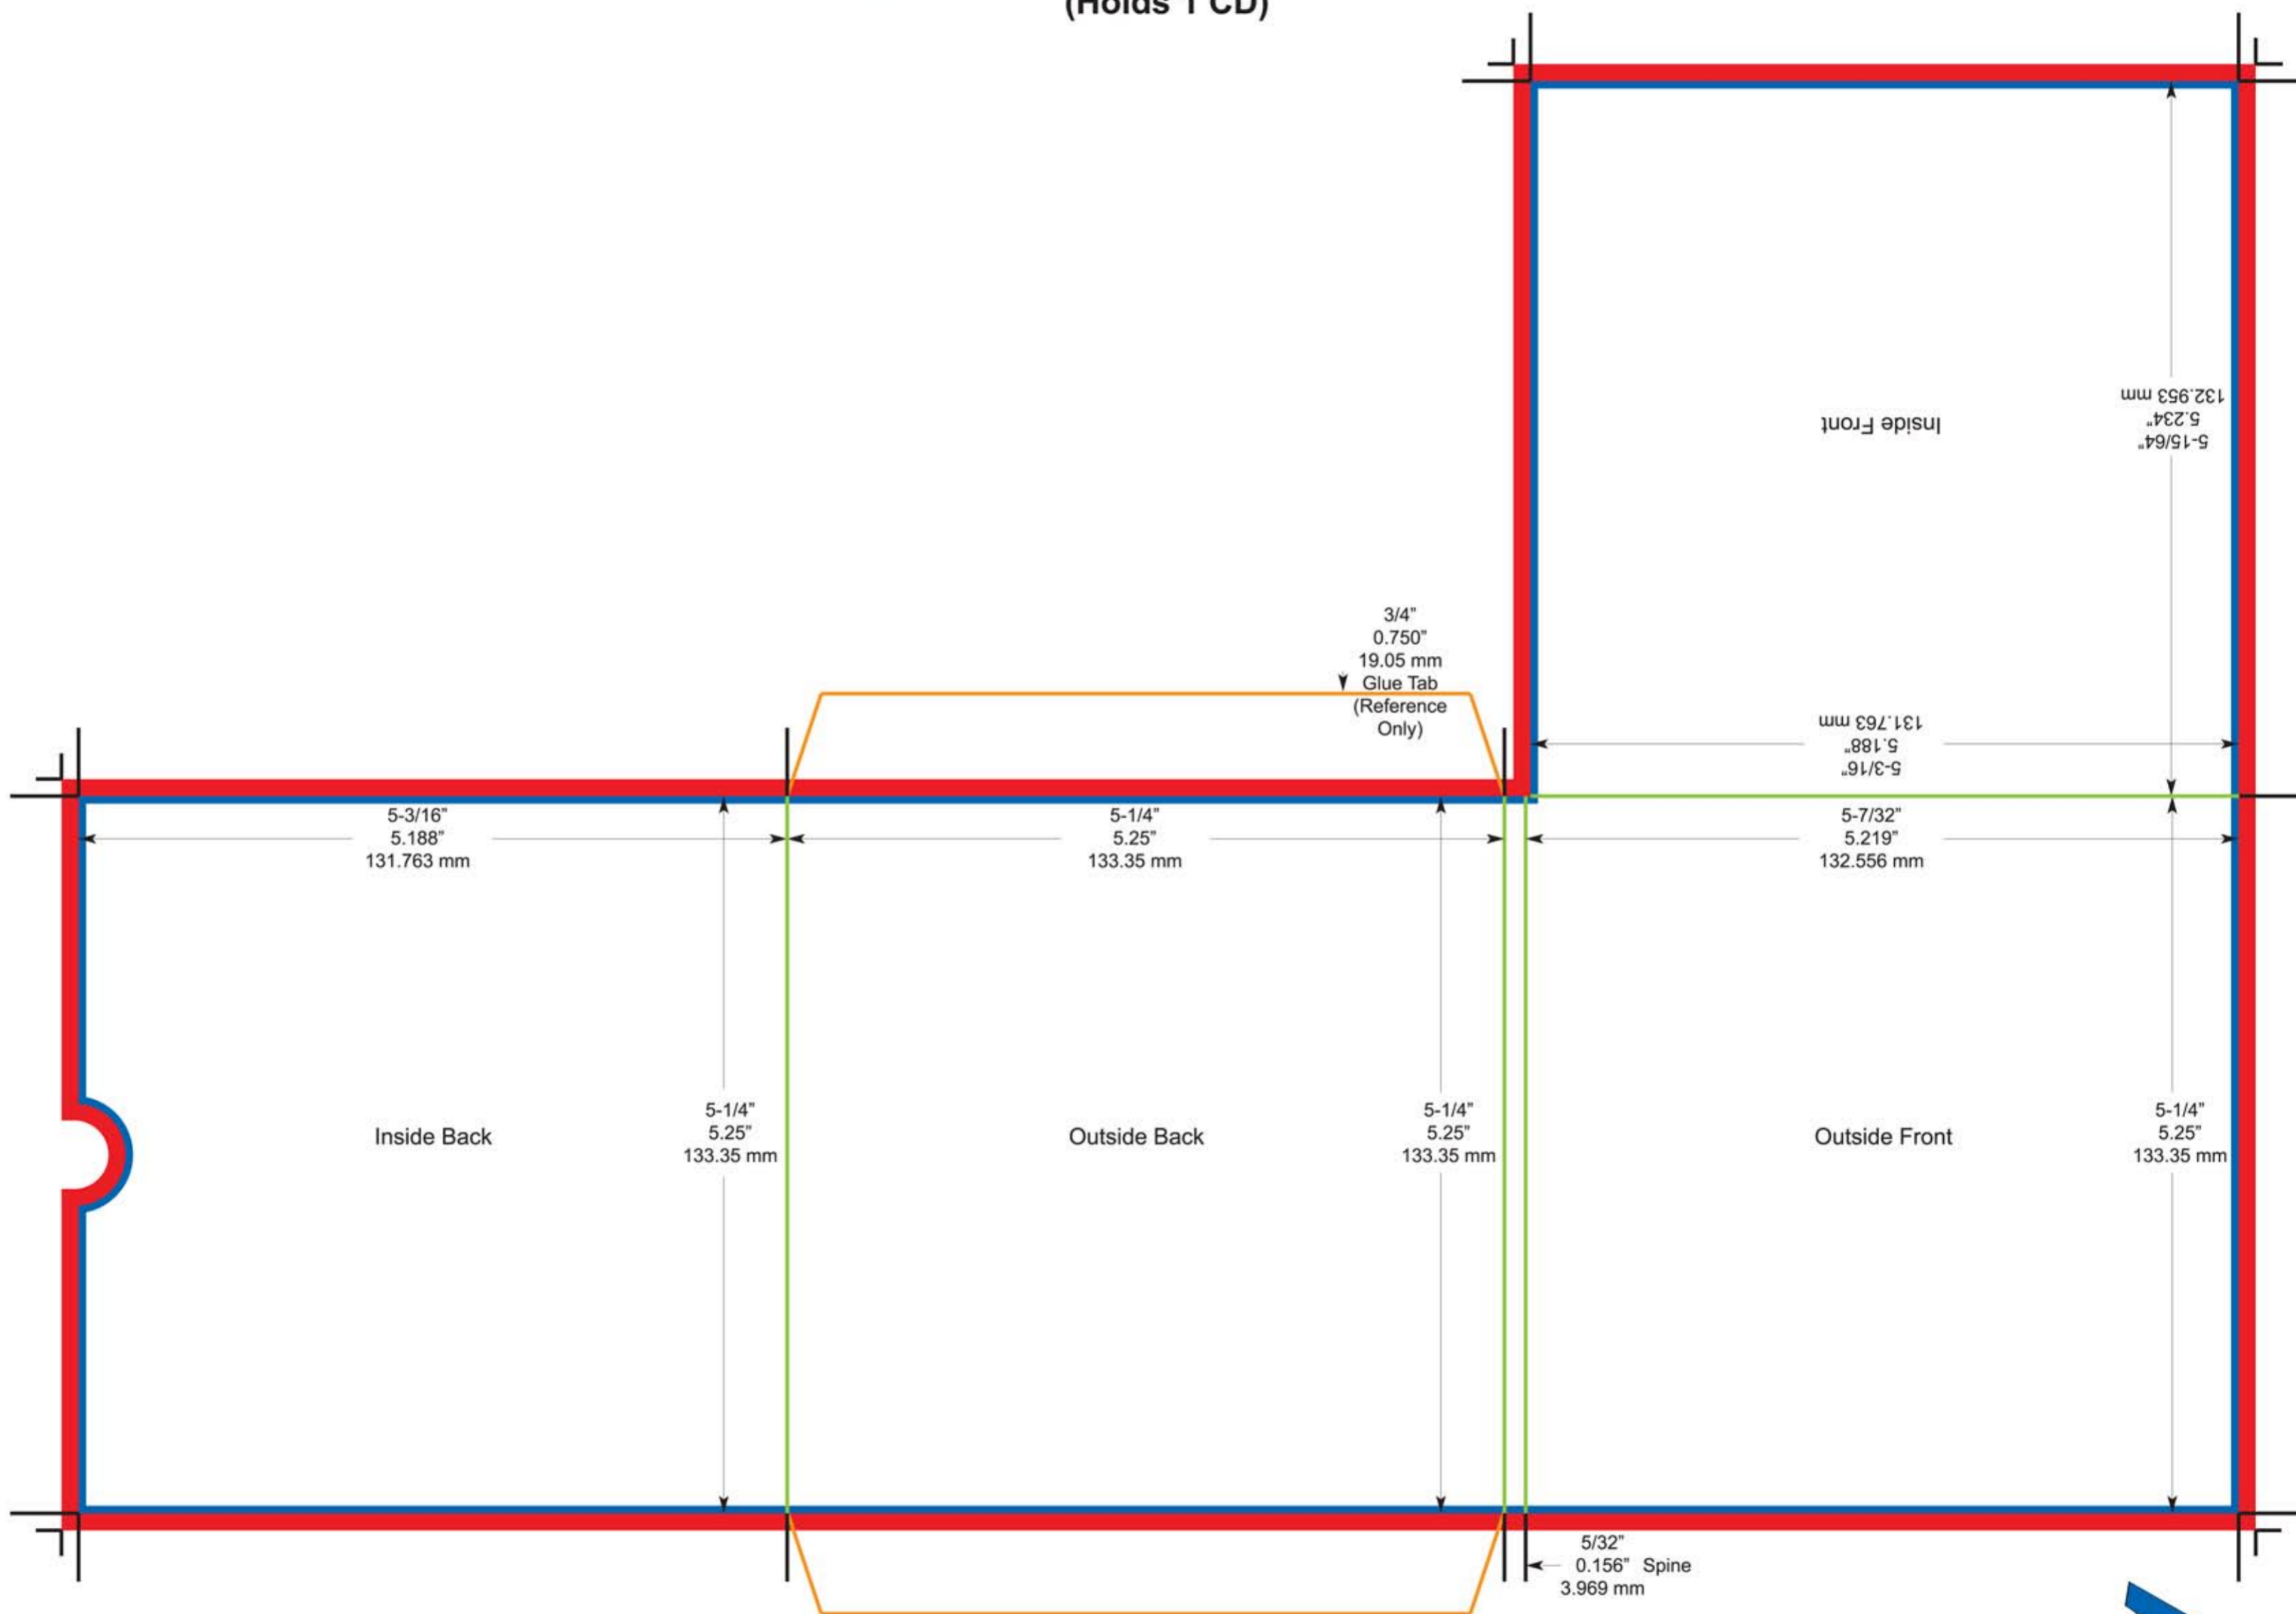

Single CD Sleeve 4-Panel

(Holds 1 CD)

To ensure quality...

- * Your design must be prepared using one the native programs listed on our website.
- * Your file should not be saved in a 72 dpi file format
- * Color should be in CMYK Format.

Bleed Area (Red line)
Final Size Area (Blue line)