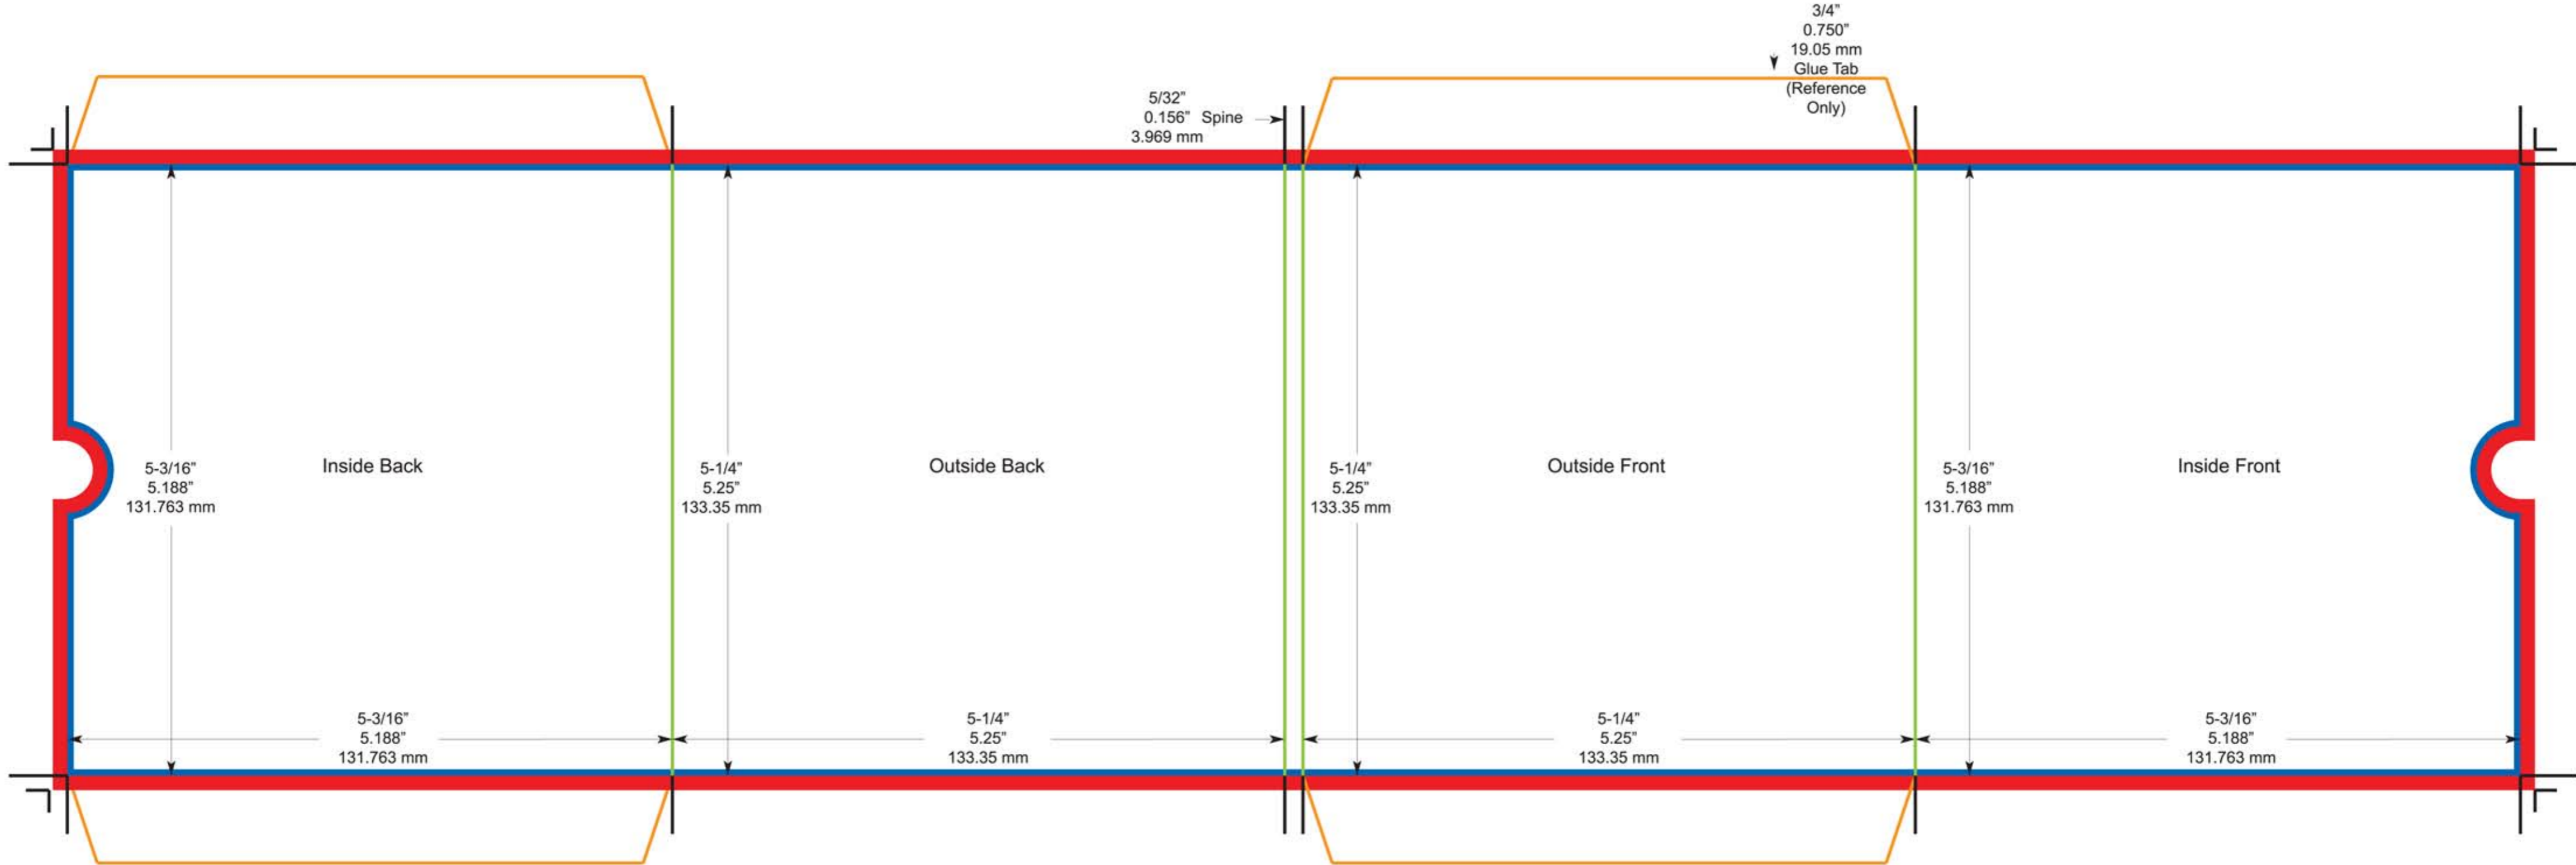

Double CD Sleeve 4-Panel

(Holds 2 CDs)

To ensure quality...

- * Your design must be prepared using one the native programs listed on our website.
- * Your file should not be saved in a 72 dpi file format
- * Color should be in CMYK Format.