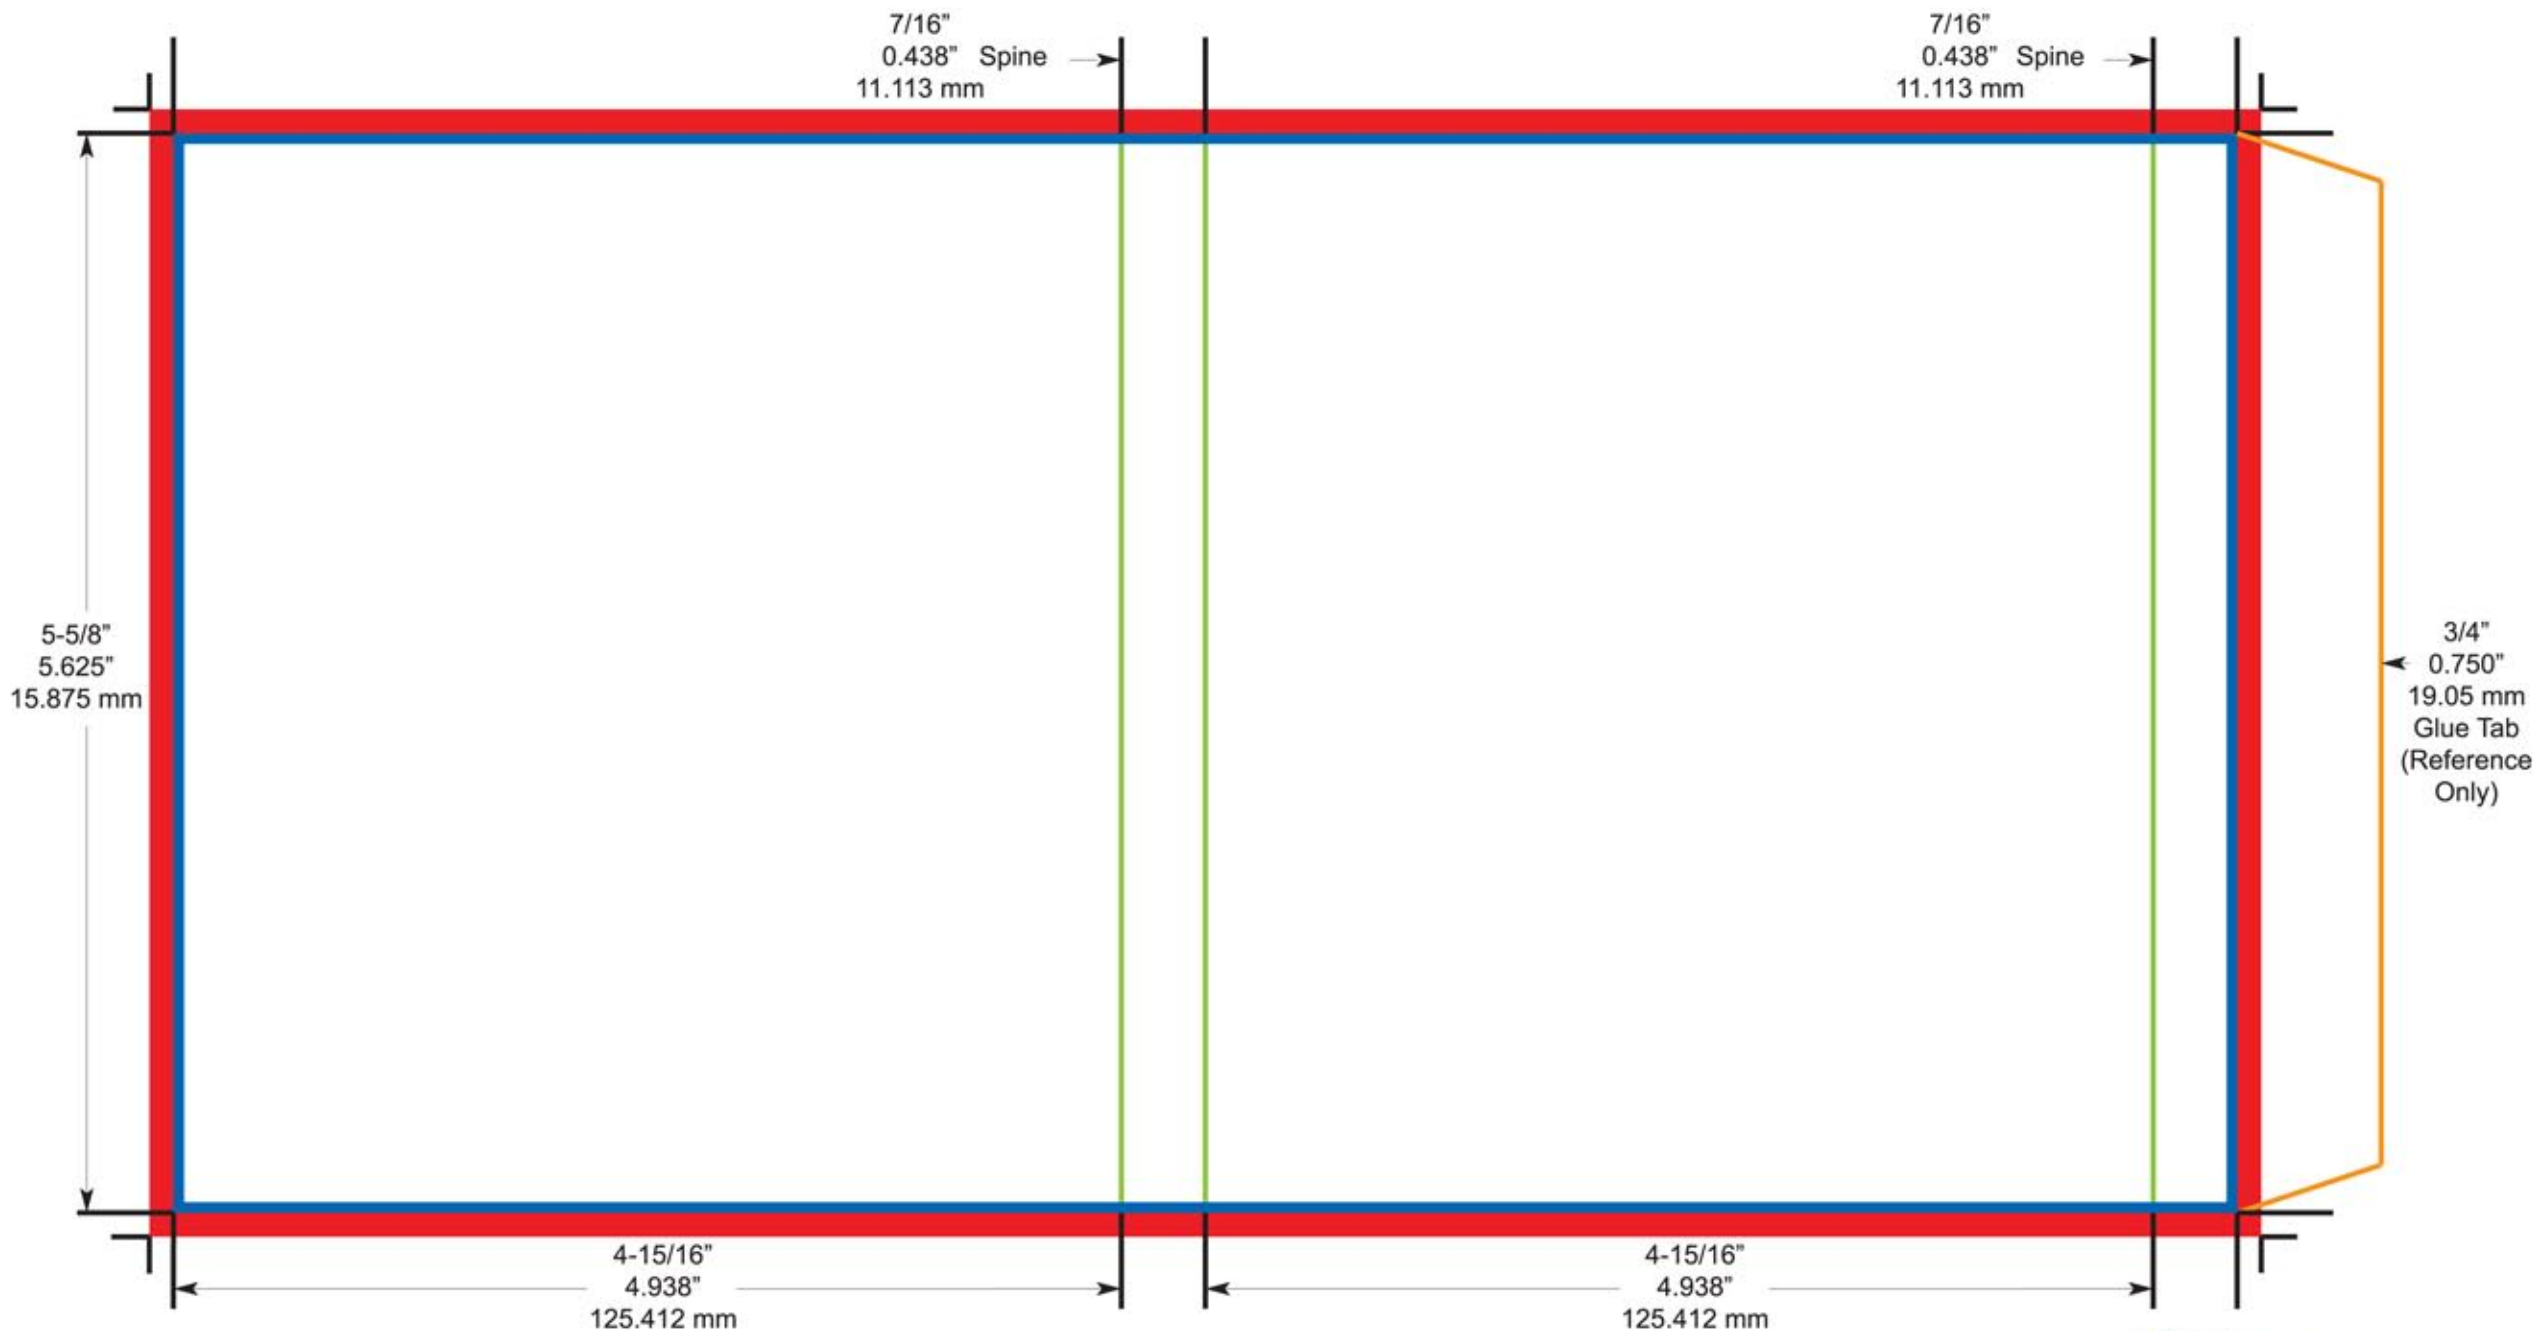

Single CD O-Card

(Holds 1 CD Jewel Case)

To ensure quality...

- * Your design must be prepared using one the native programs listed on our website.
- * Your file should not be saved in a 72 dpi file format
- * Color should be in CMYK Format.

 **Bleed Area**
 **Final Size Area**