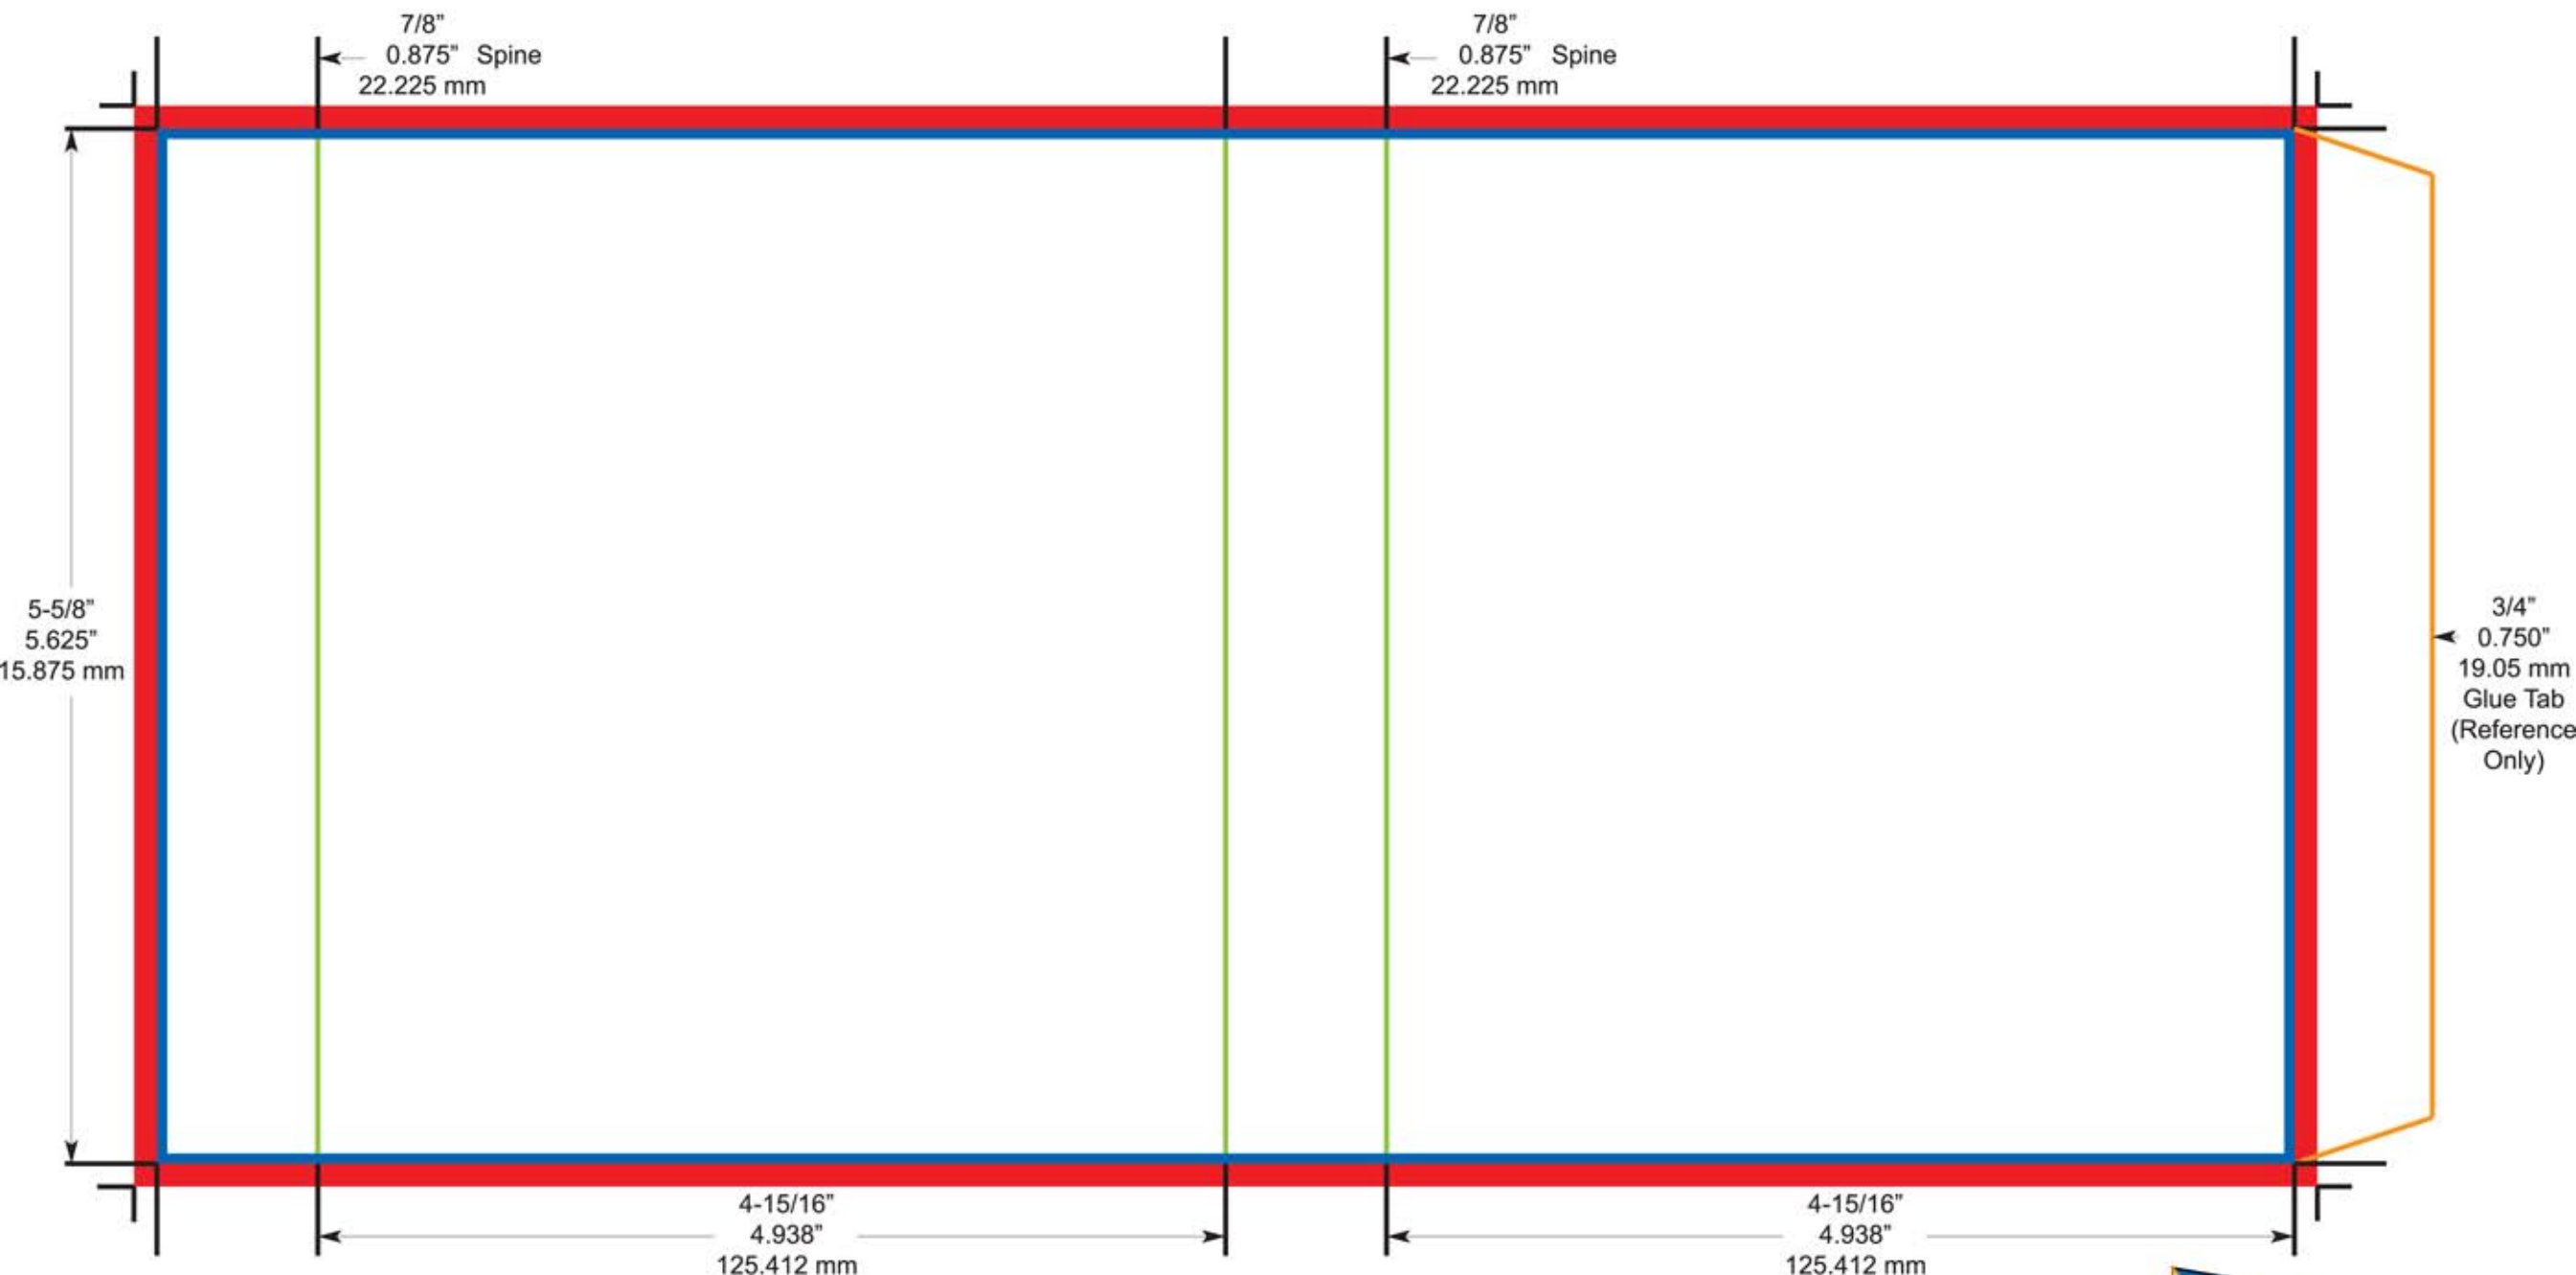

# Double CD O-Card

(Holds 2 CD Jewel Cases)

 **Bleed Area**  
 **Final Size Area**