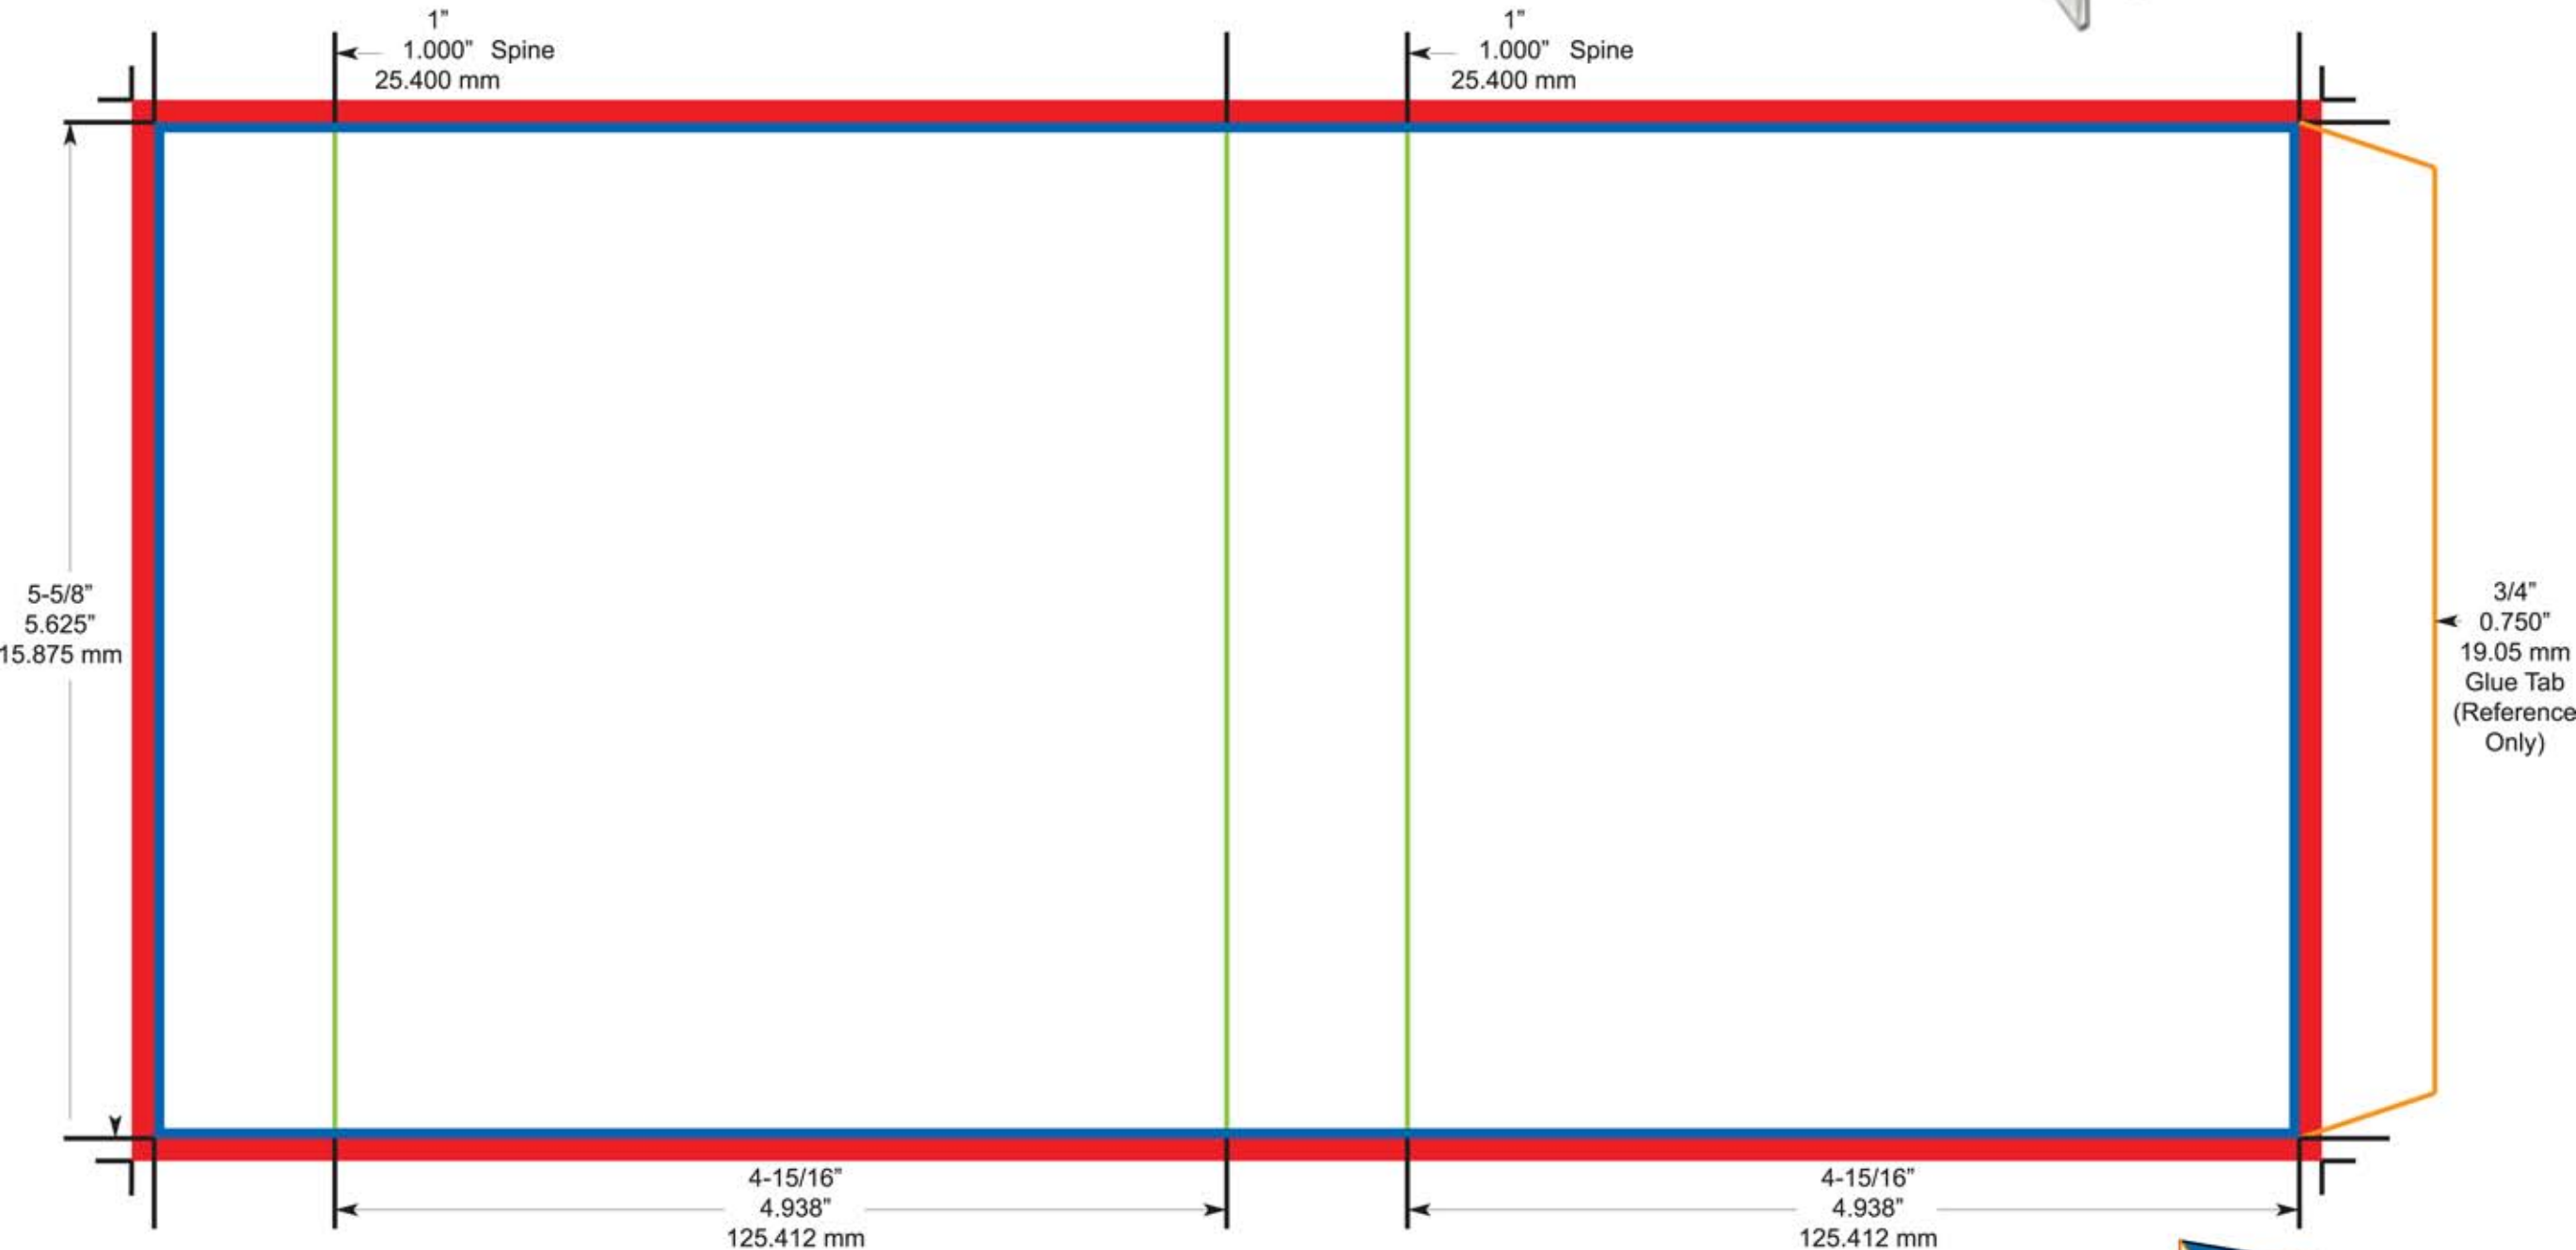

# “Chubby” Double CD O-Card

(Holds 1 “Chubby” Double CD Jewel Case)

 **Bleed Area**  
 **Final Size Area**