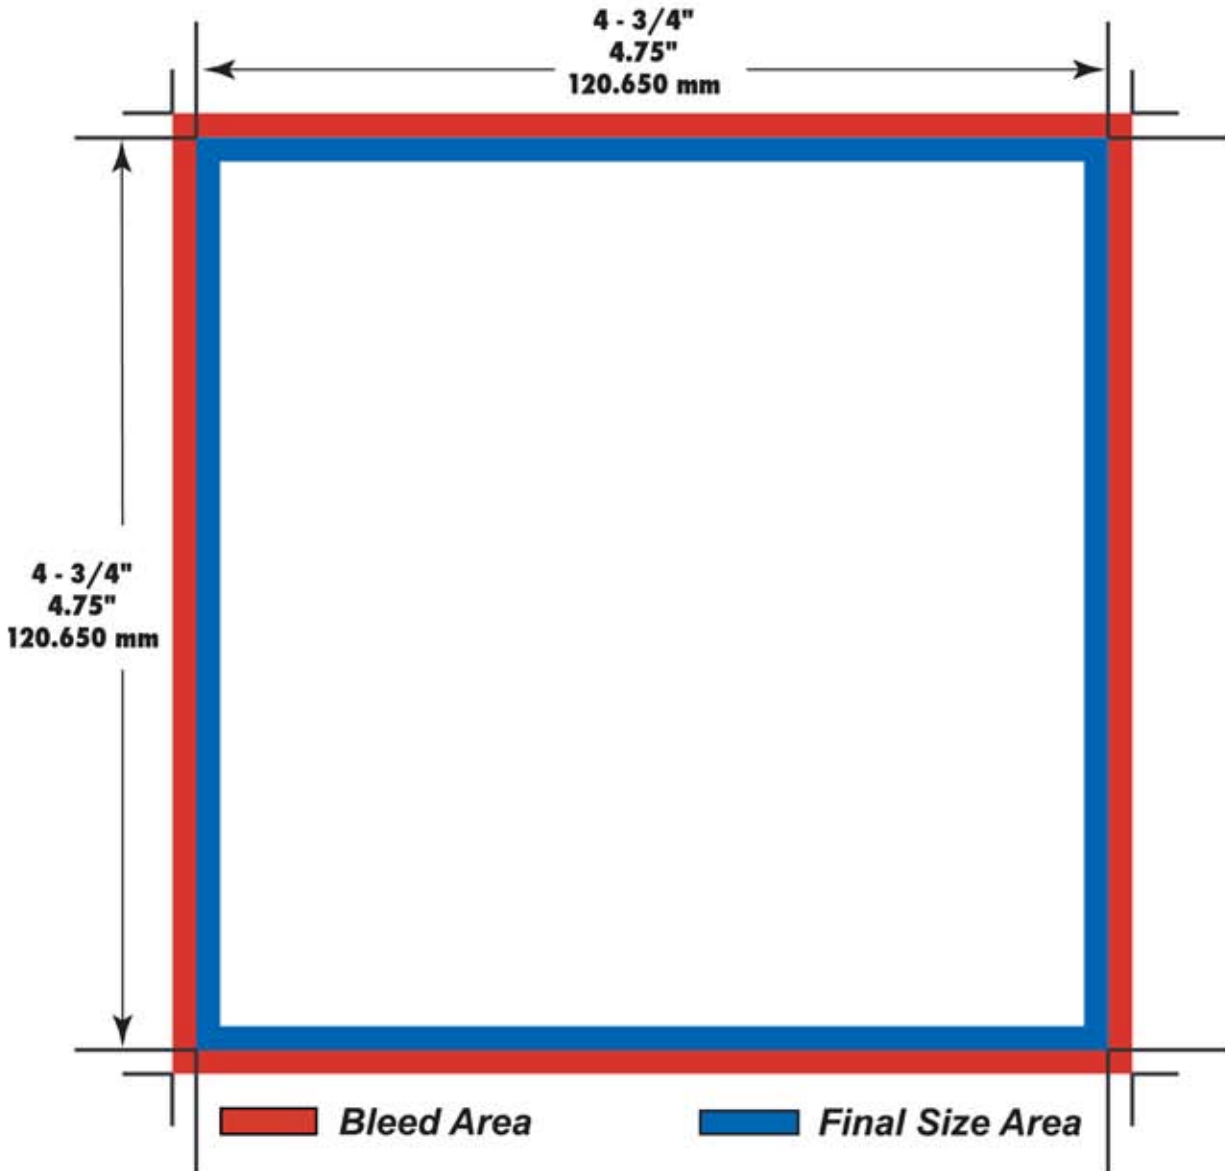

2 Panel CD Insert

This template is used for reference only and is formatted for CMYK Output.

To ensure quality...

- * Your design must be prepared using one the native programs listed on our website.
- * Your file should not be saved in a 72 dpi file format
- * Color should be in CMYK Format.