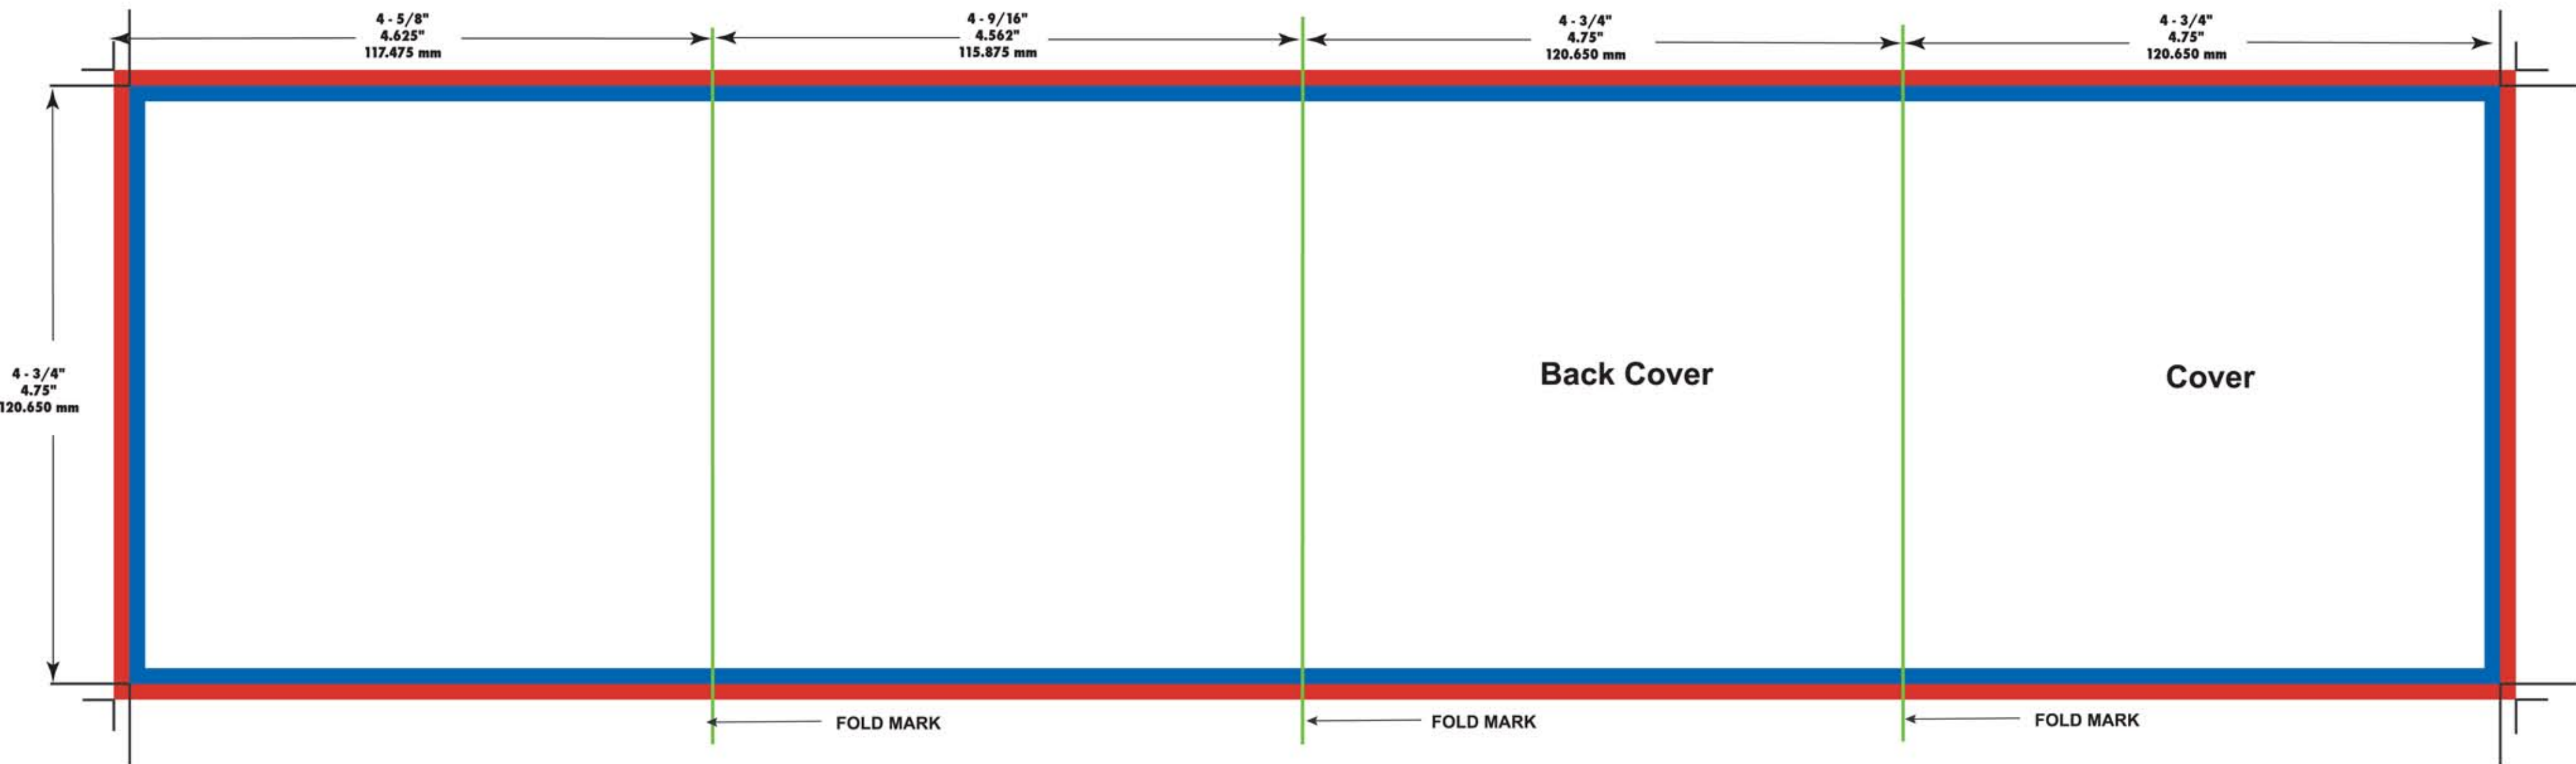

8 Panel CD Folder - Roll Fold

Front View

To ensure quality...

- * Your design must be prepared using one the native programs listed on our website.
- * Your file should not be saved in a 72 dpi file format
- * Color should be in CMYK Format.

Bleed Area = 0.125"
 Final Size Area = 18.9375" x 4.75"