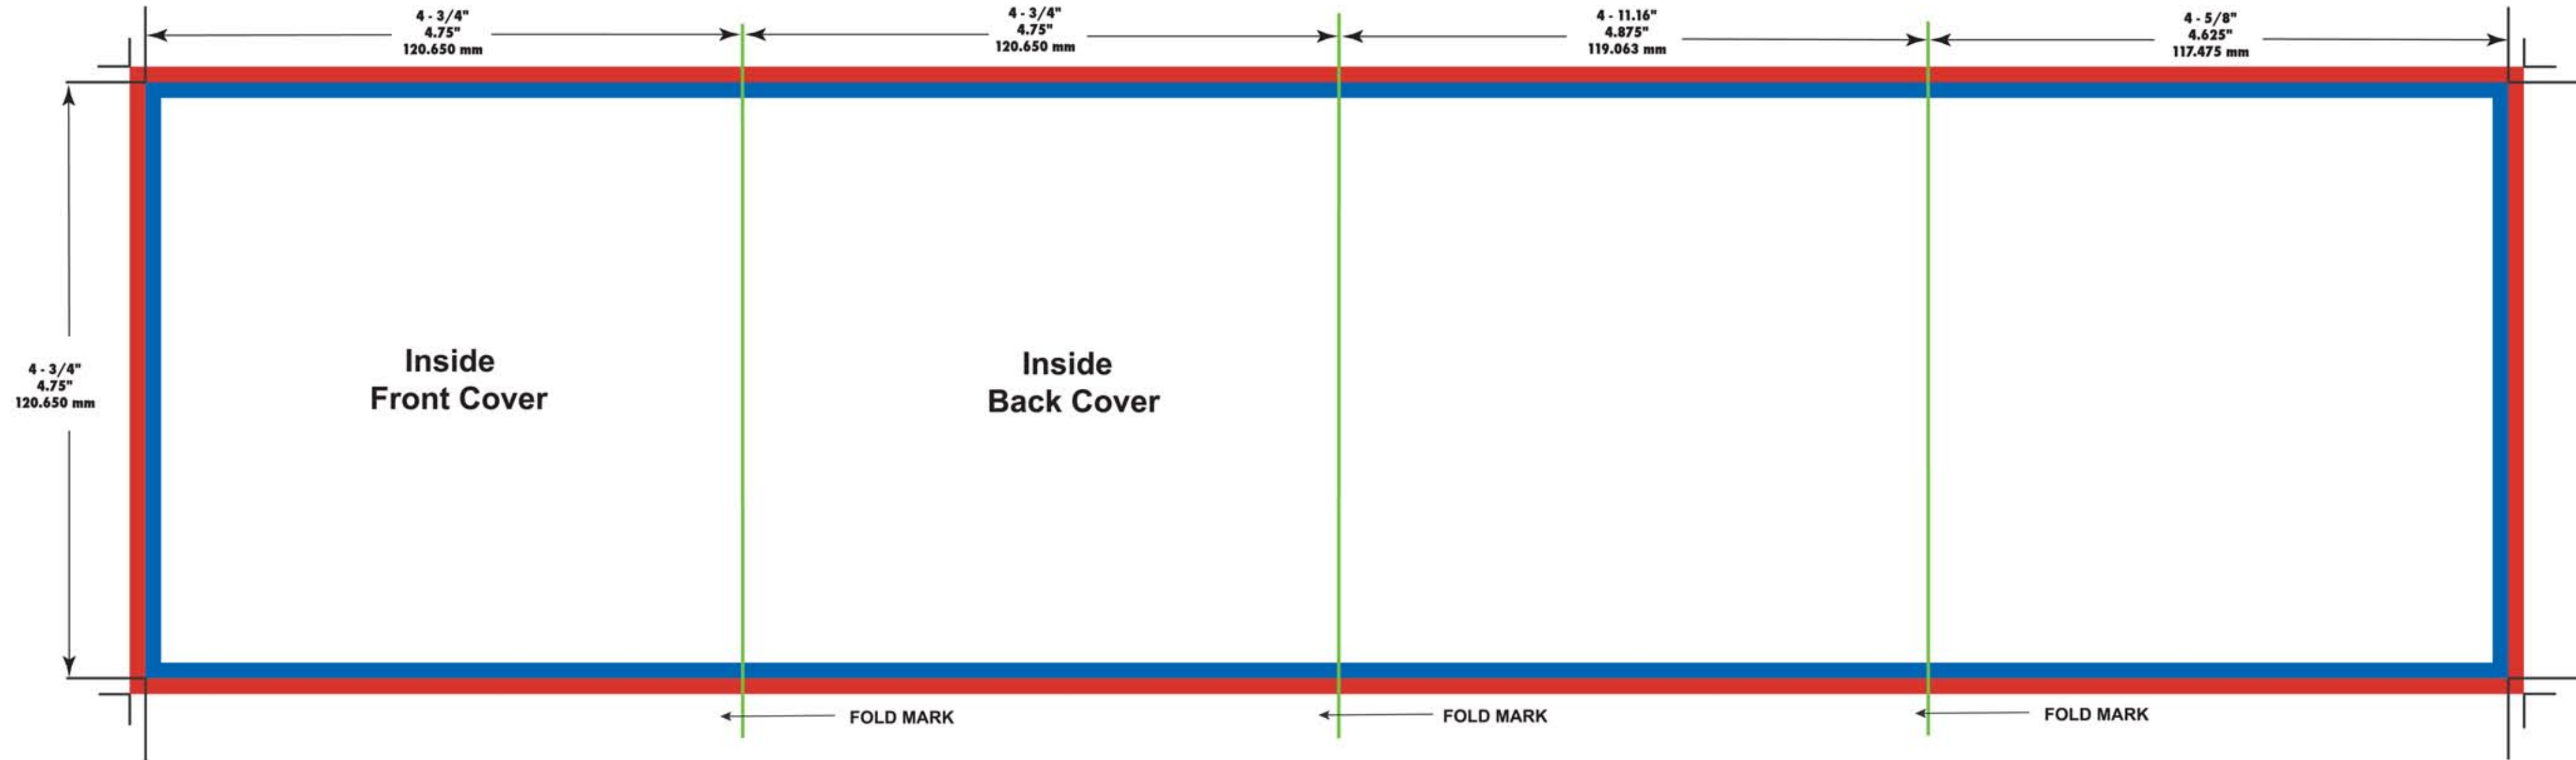

# 8 Panel CD Folder - Roll Fold

Back View

**To ensure quality...**

- \* Your design must be prepared using one the native programs listed on our website.
- \* Your file should not be saved in a 72 dpi file format
- \* Color should be in CMYK Format.

 Bleed Area = 0.125"

 Final Size Area = 18.9375" x 4.75"