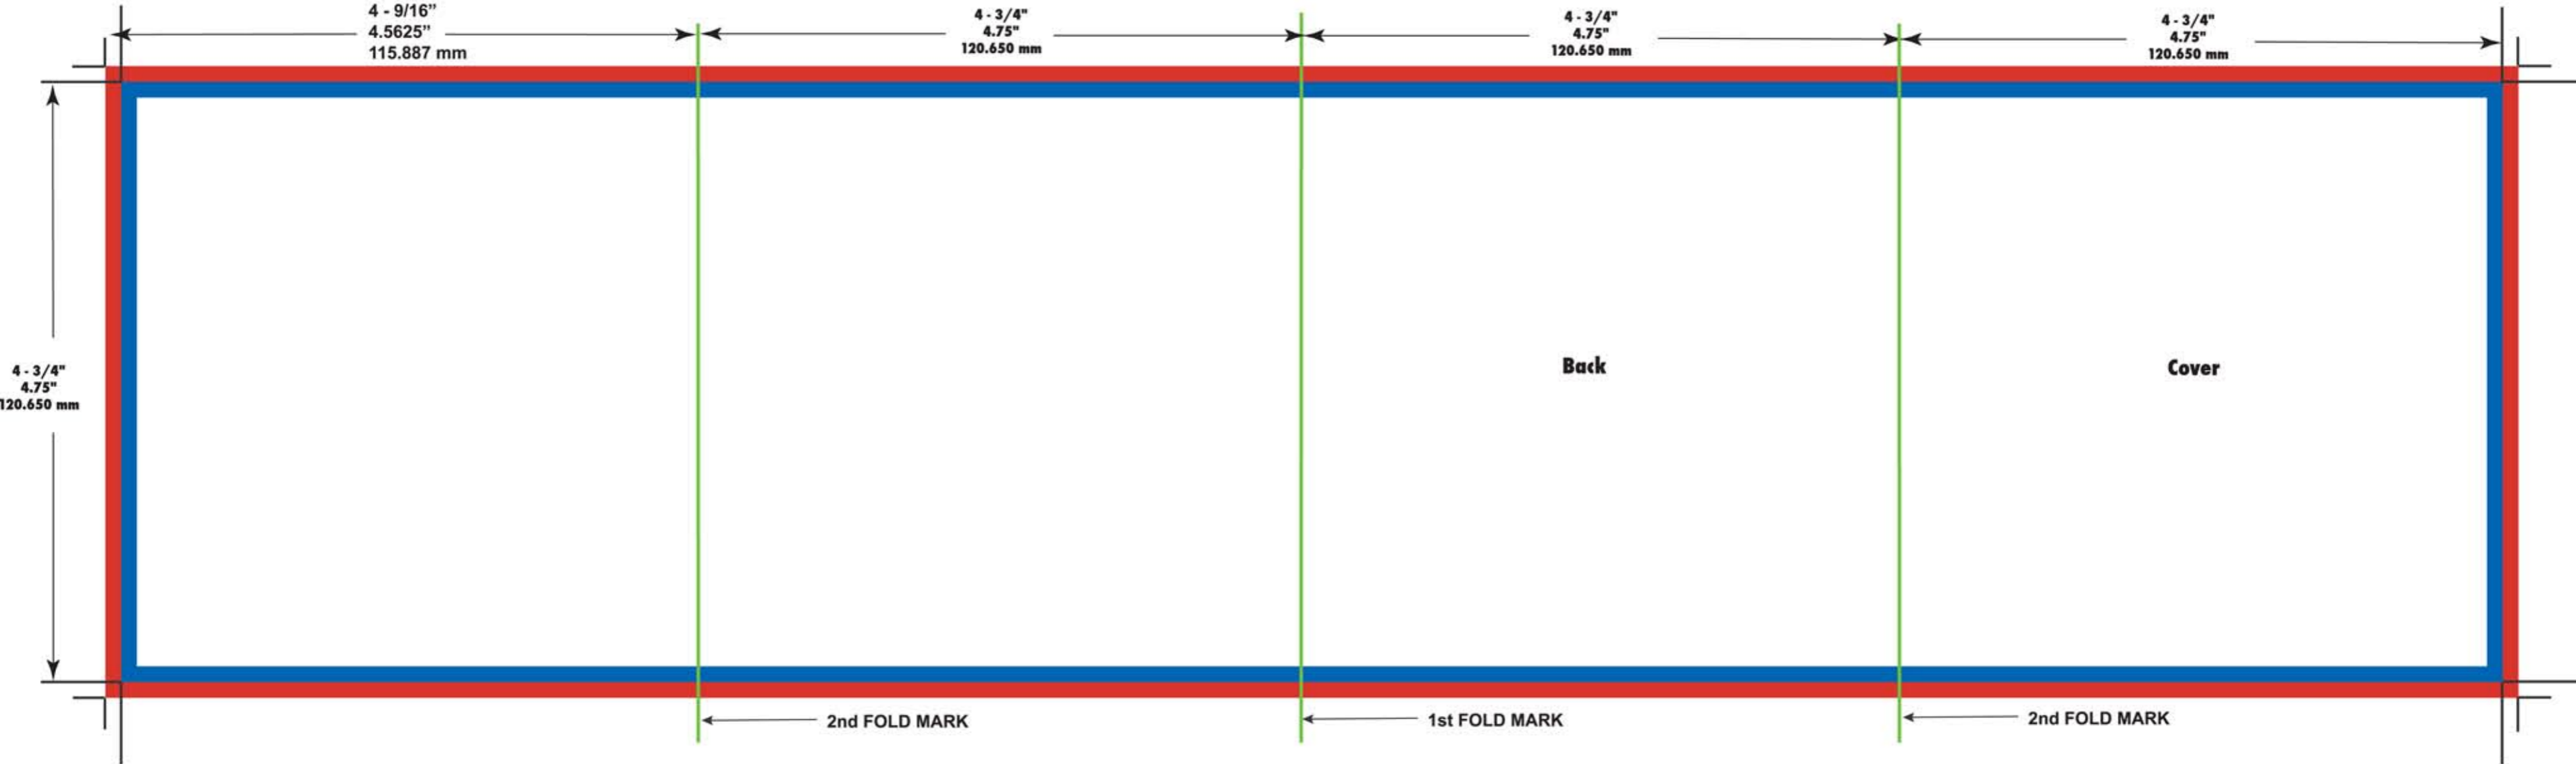

8 Panel CD Folder - Parallel Fold

FRONT VIEW

To ensure quality...

- * Your design must be prepared using one the native programs listed on our website.
- * Your file should not be saved in a 72 dpi file format
- * Color should be in CMYK Format.

FOLDING:
 1st fold in half
 2nd fold in half

█ Bleed Area = 0.125"
█ Final Size Area = 18.9375" x 4.75"