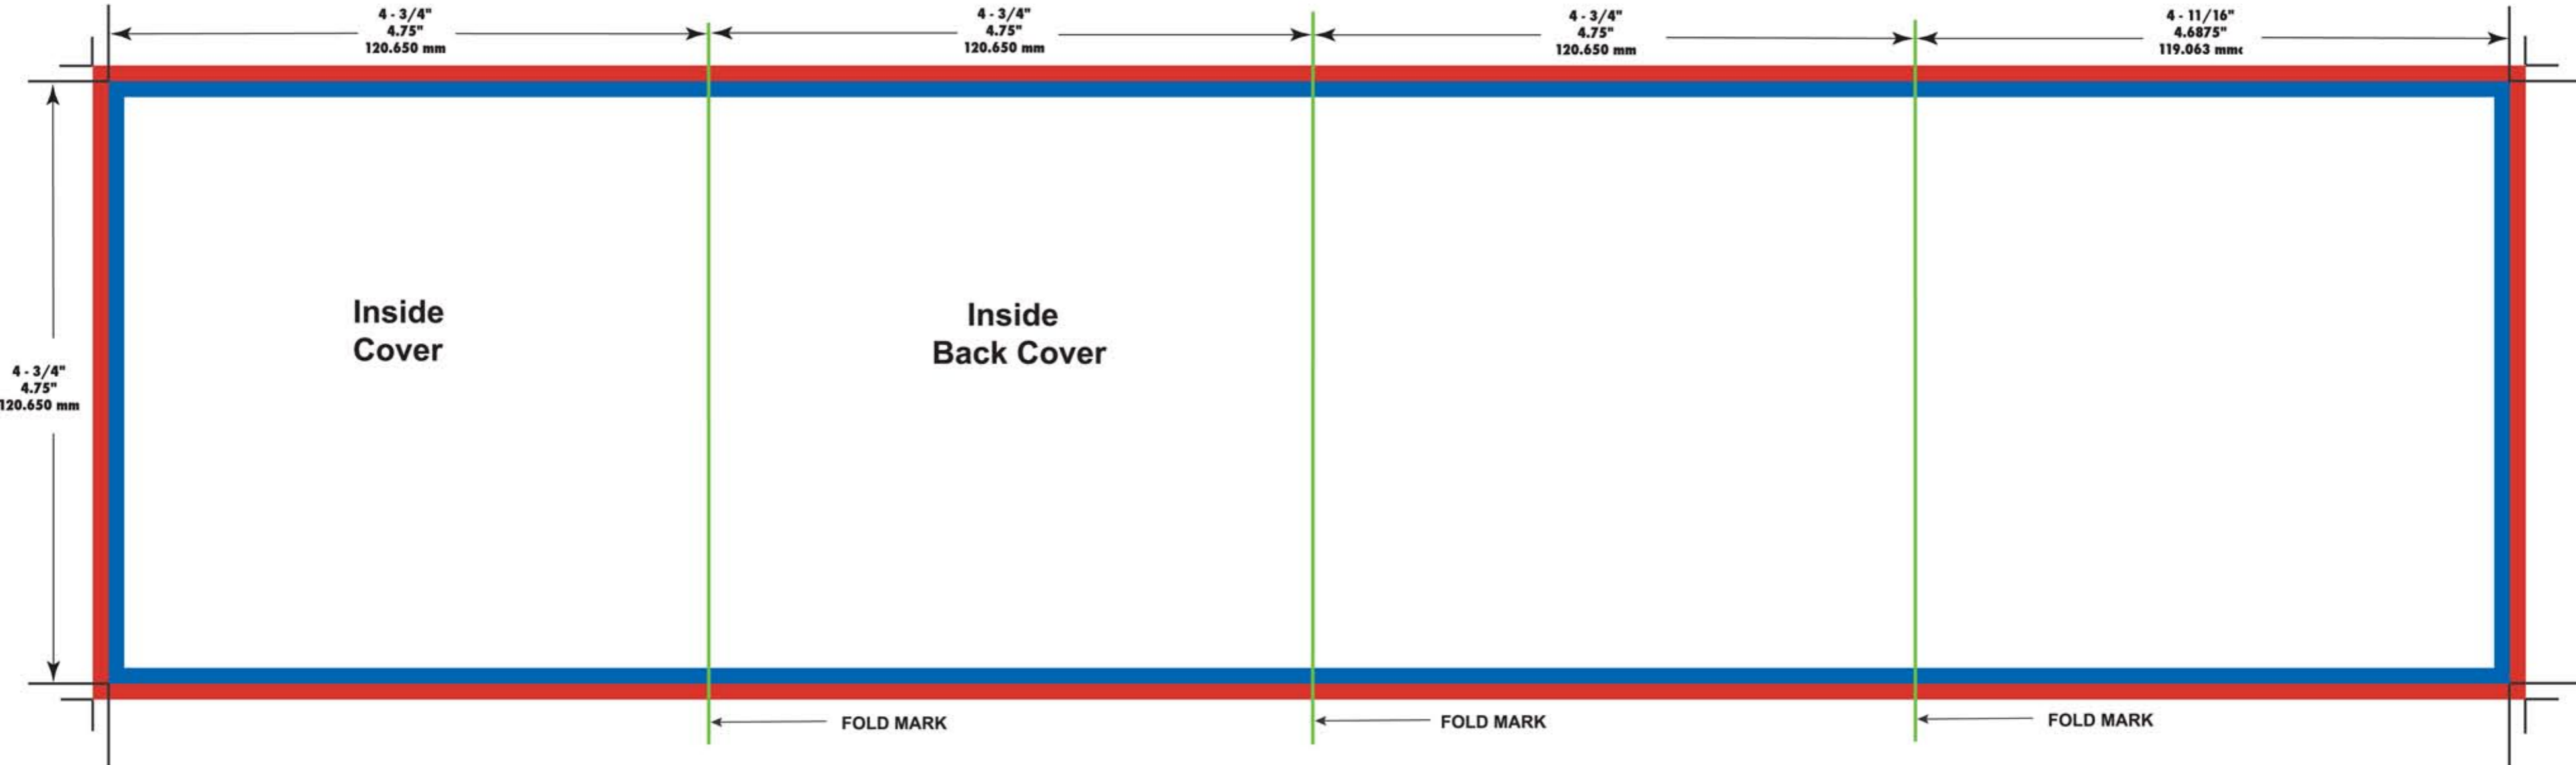

8 Panel CD Folder - Parallel Fold

BACK / INSIDE VIEW

To ensure quality...

- * Your design must be prepared using one the native programs listed on our website.
- * Your file should not be saved in a 72 dpi file format
- * Color should be in CMYK Format.

FOLDING:
 1st fold in half
 2nd fold in half

- █ Bleed Area = 0.125"
- █ Final Size Area = 18.9375" x 4.75"