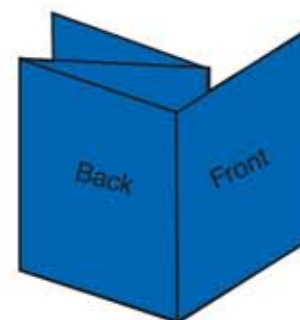

8 Panel CD Folder - Parallel Fold

BACK / INSIDE VIEW

To ensure quality...

- * Your design must be prepared using one the native programs listed on our website.
- * Your file should not be saved in a 72 dpi file format
- * Color should be in CMYK Format.

FOLDING:
 1st fold in half
 2nd fold in half

- █ Bleed Area = 0.125"
- █ Final Size Area = 18.9375" x 4.75"