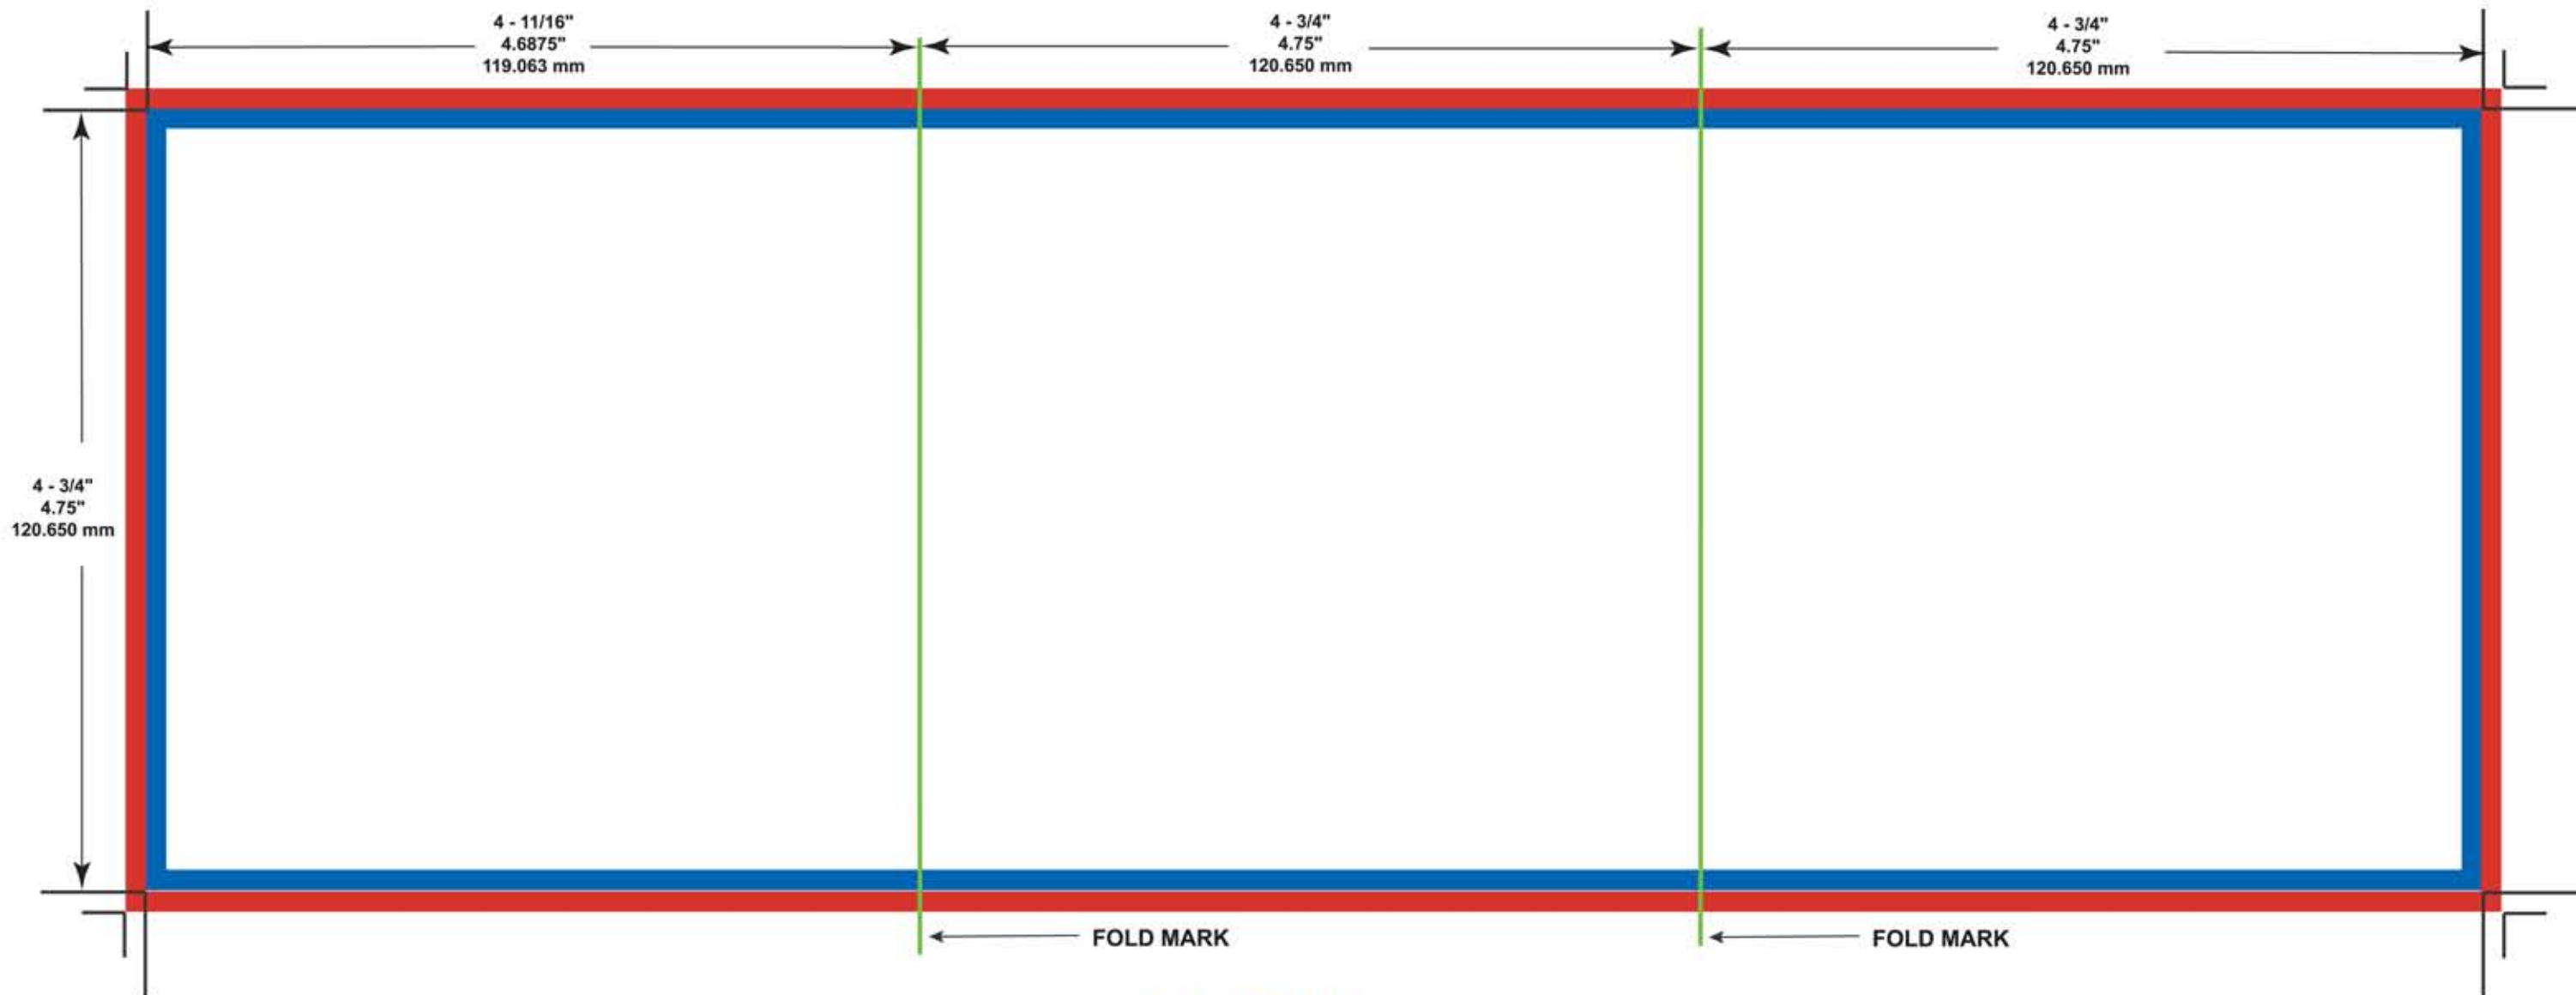

# 6 Panel CD Folder Front View

**Bleed Area**  
**Final Size Area**