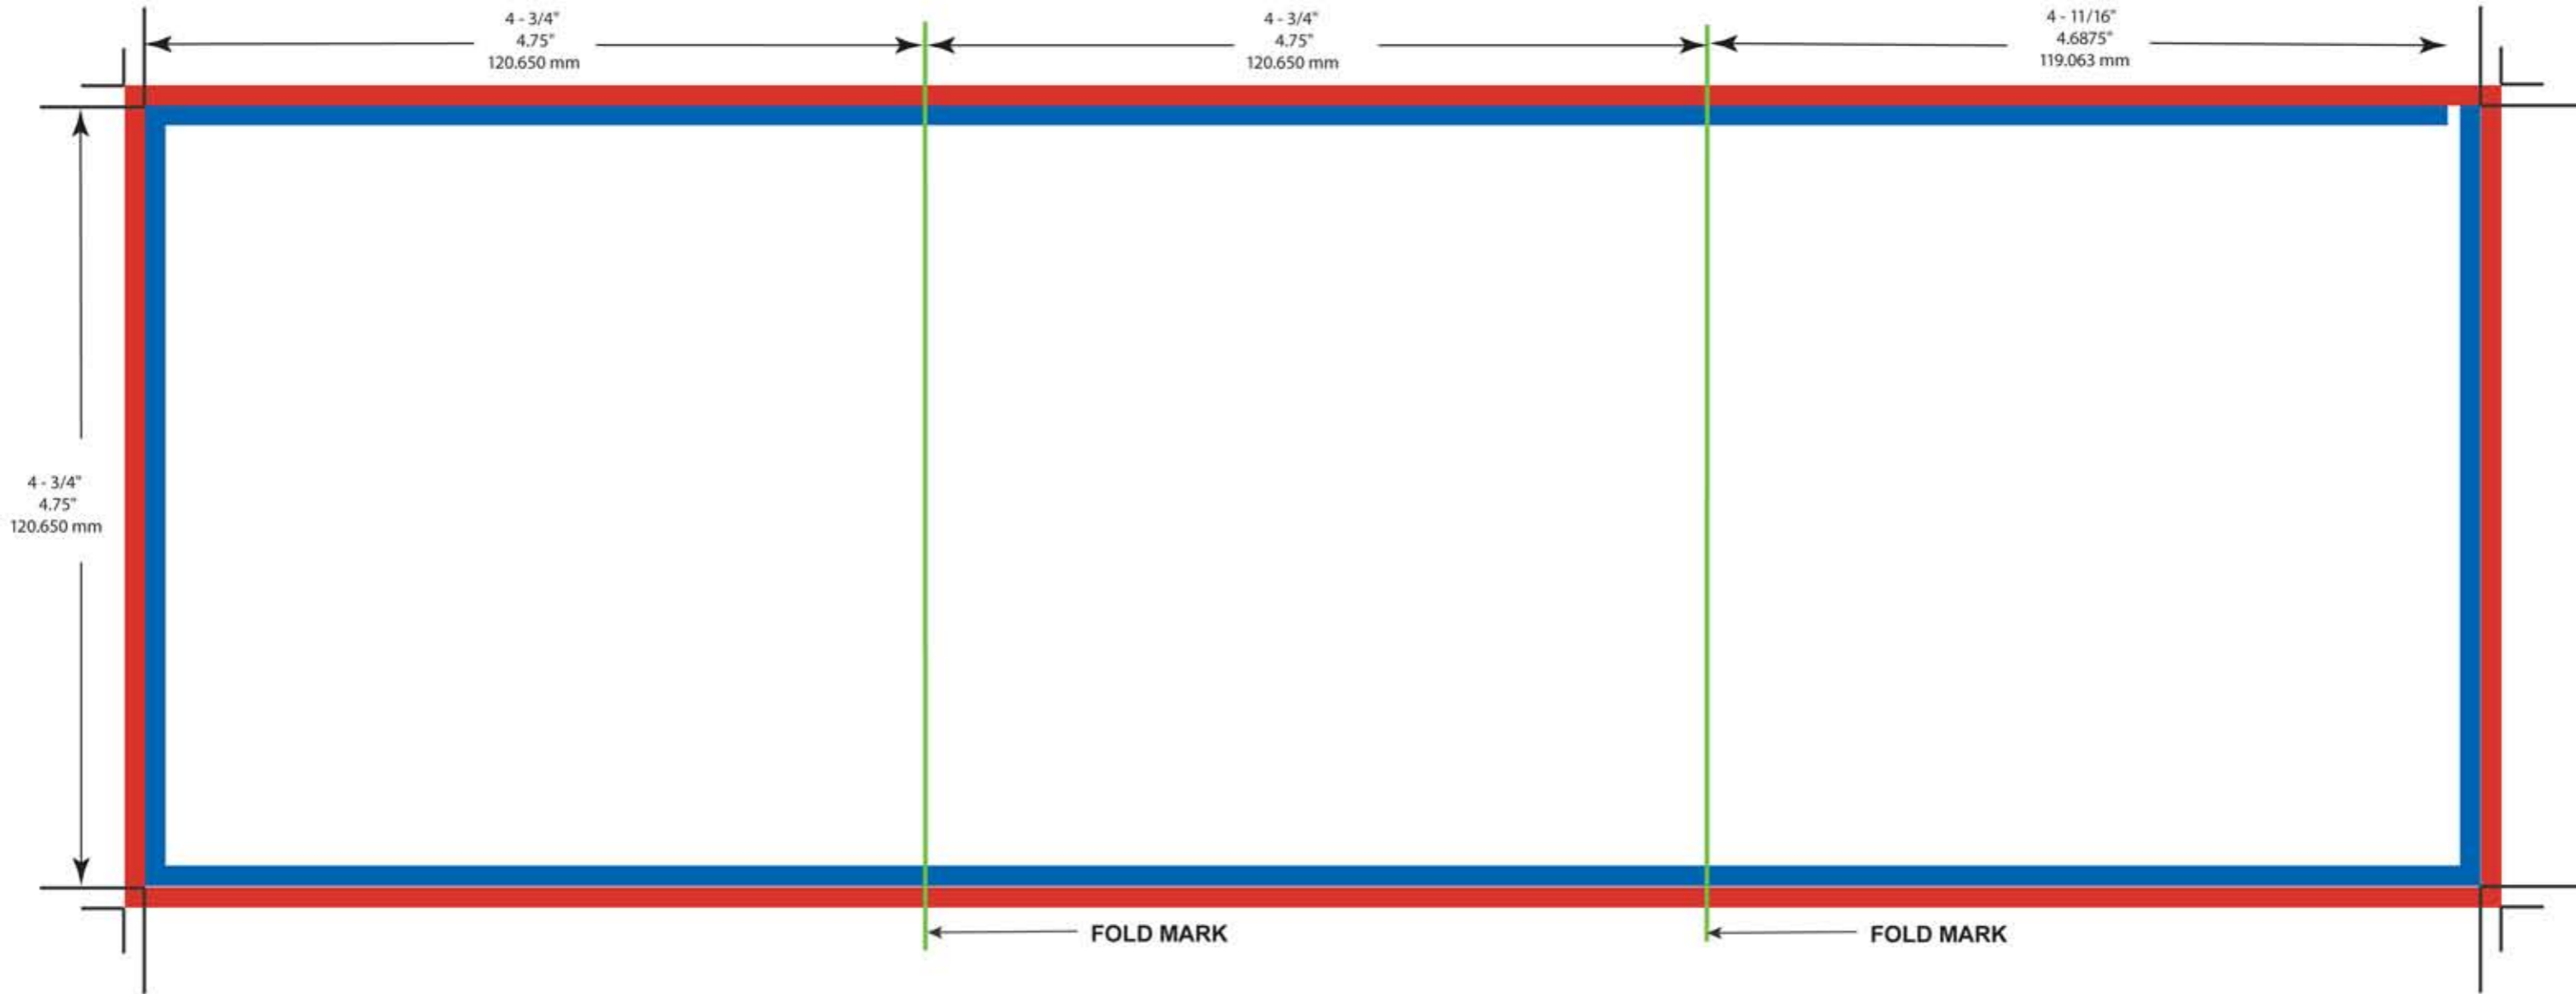

# 6 Panel CD Folder Back View

 **Bleed Area**  
 **Final Size Area**