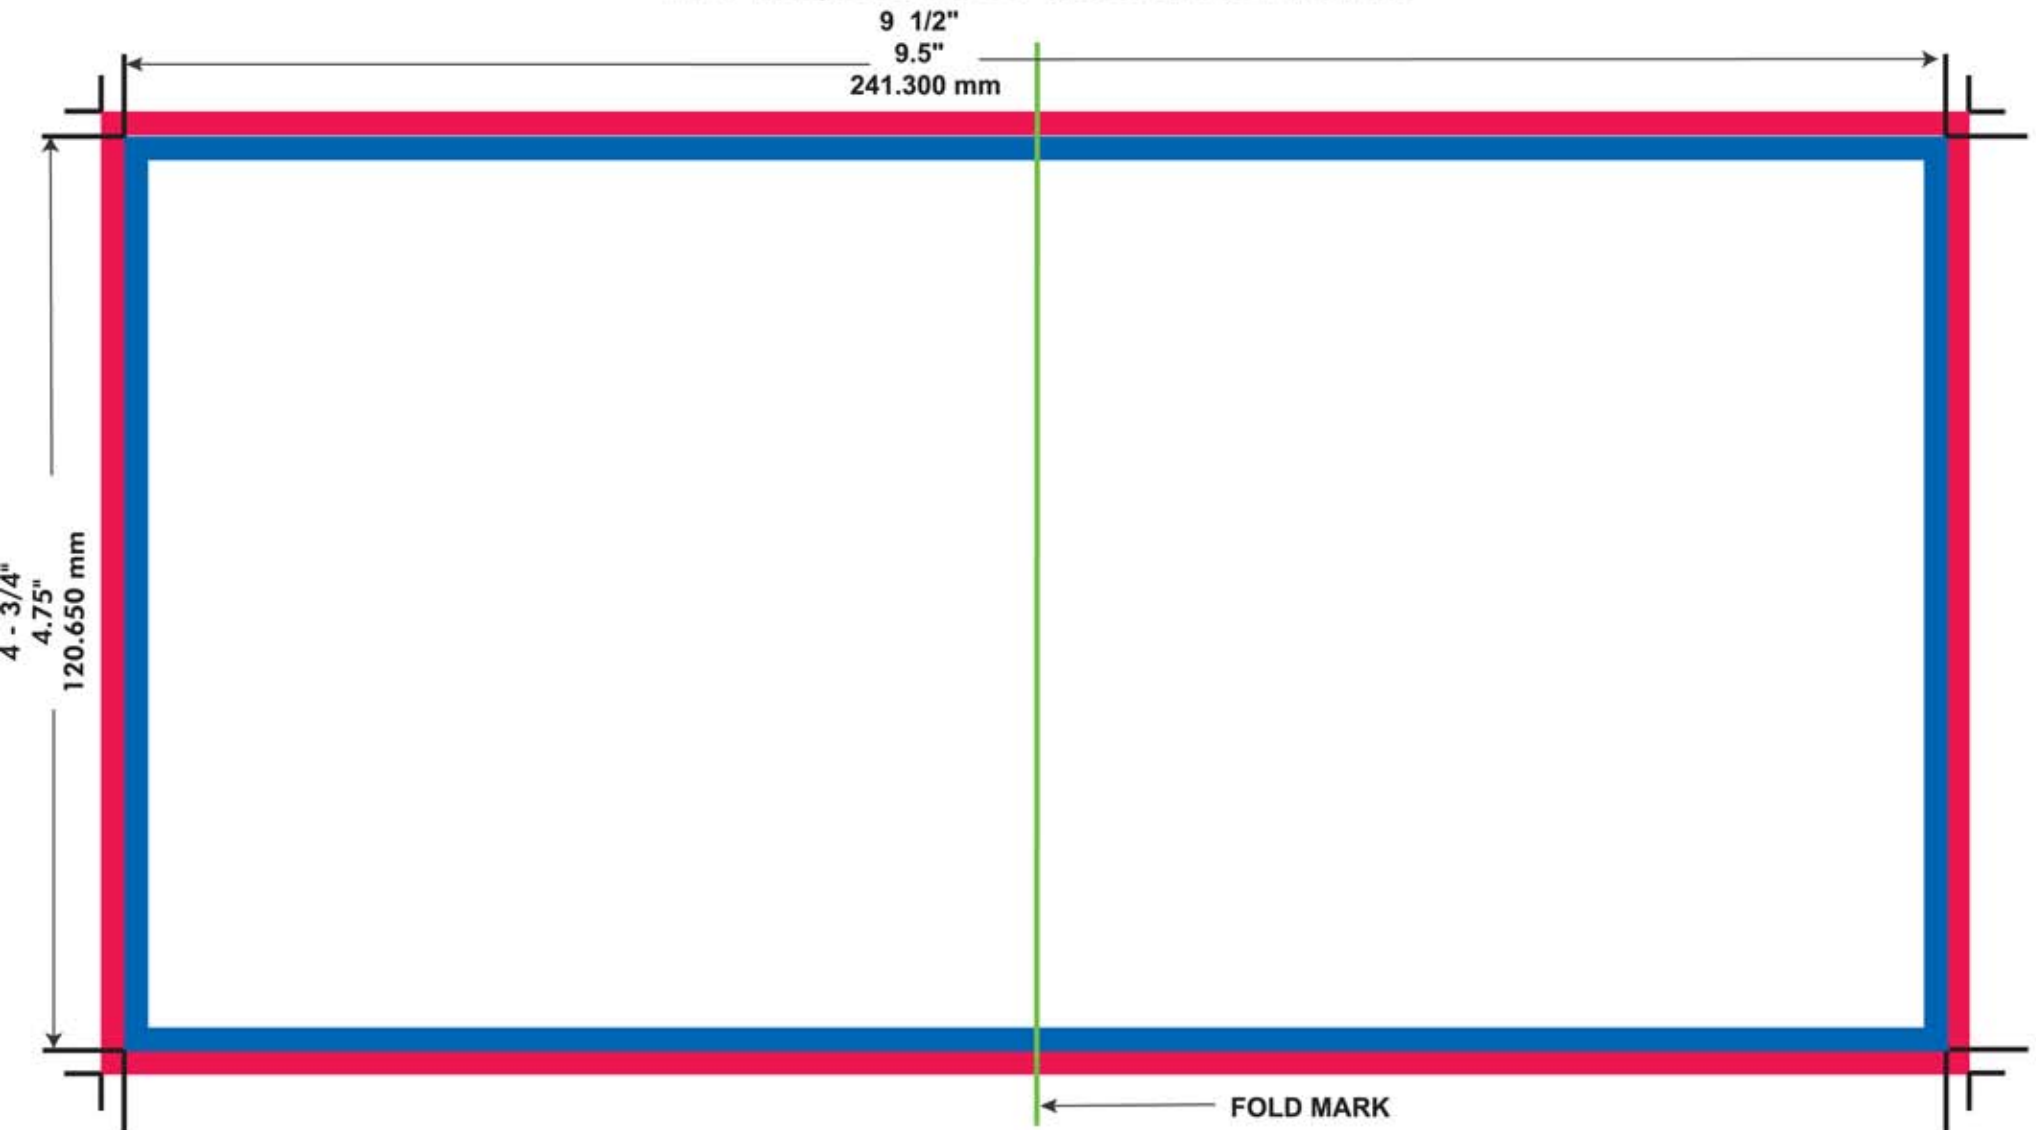

4 Page CD Folder

This template can be used for BOTH sides

To ensure quality...

- * Your design must be prepared using one the native programs listed on our website.
- * Your file should not be saved in a 72 dpi file format
- * Color should be in CMYK Format.

-  **Bleed Area**
-  **Final Size Area**