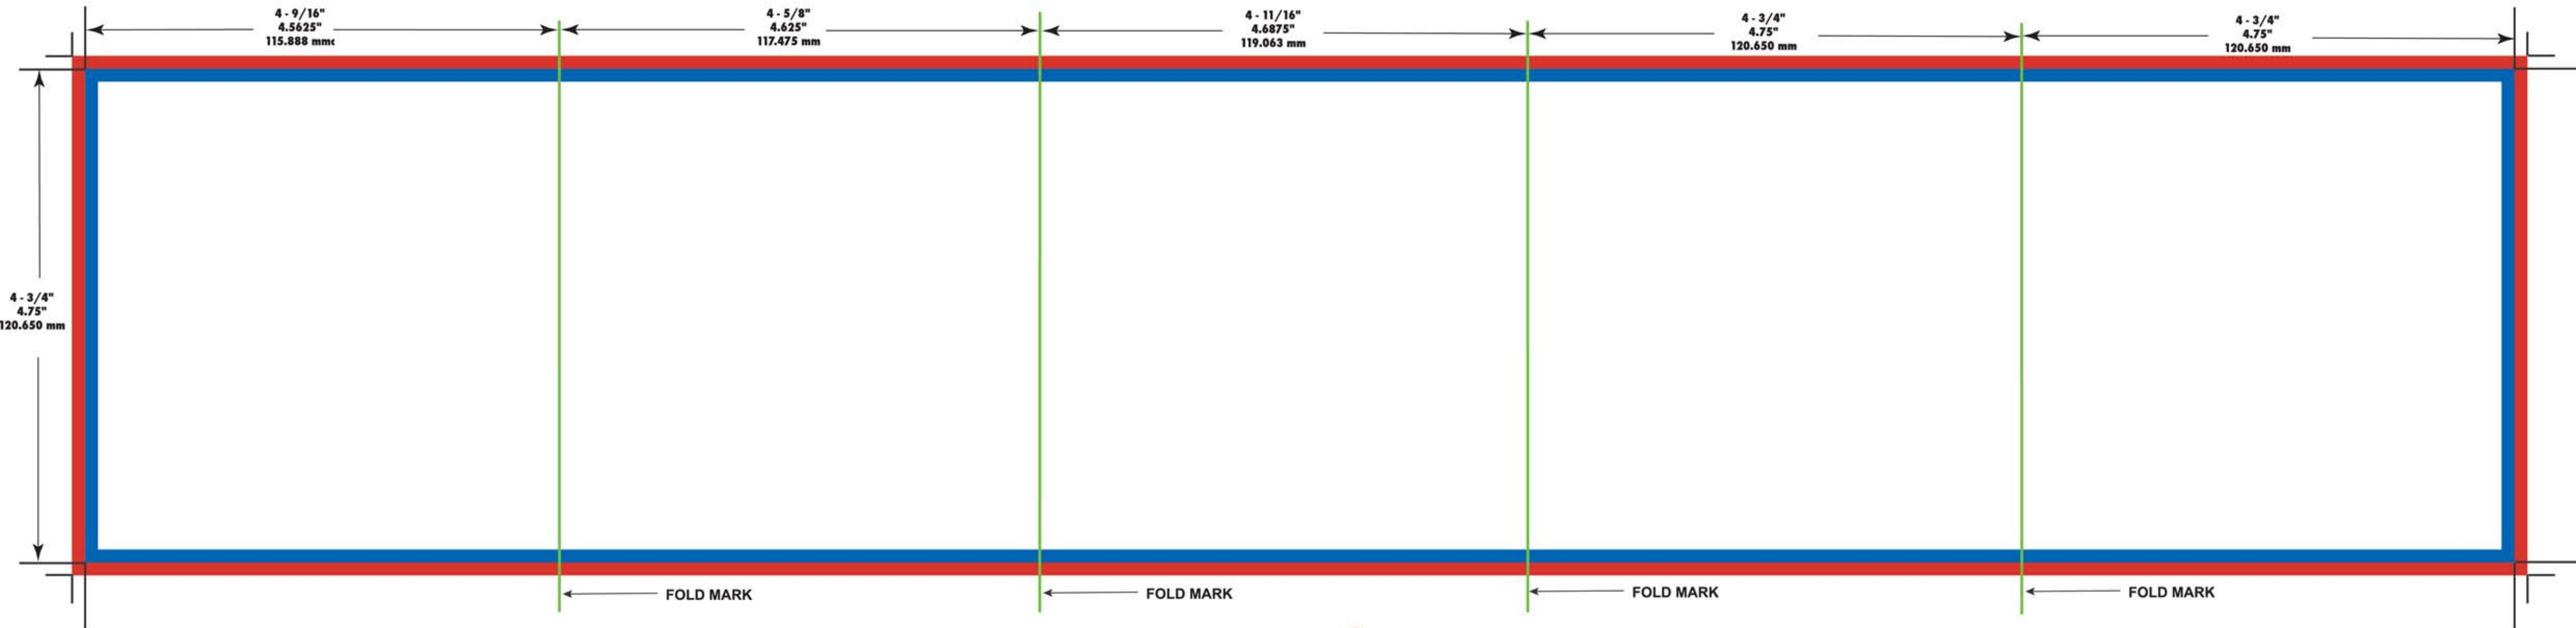

10 Panel CD Folder - Parallel Fold

FRONT VIEW

To ensure quality...

- * Your design must be prepared using one the native programs listed on our website.
- * Your file should not be saved in a 72 dpi file format
- * Color should be in CMYK Format.