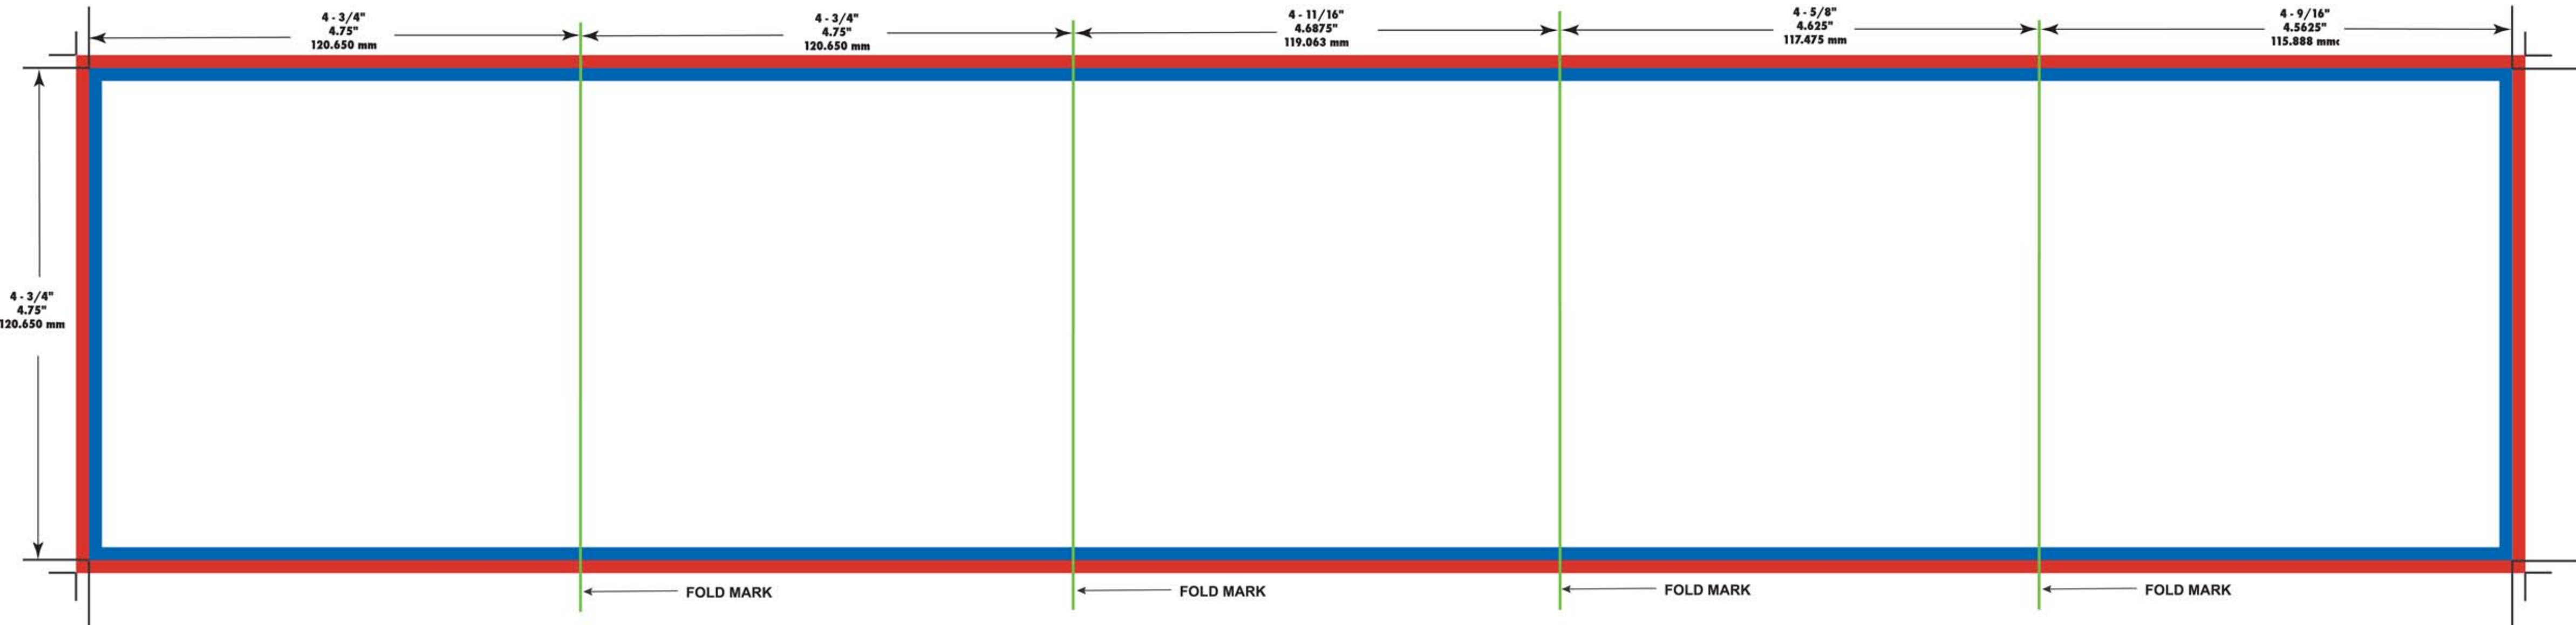

# 10 Panel CD Folder - Parallel Fold

BACK VIEW

**To ensure quality...**

- \* Your design must be prepared using one the native programs listed on our website.
- \* Your file should not be saved in a 72 dpi file format
- \* Color should be in CMYK Format.