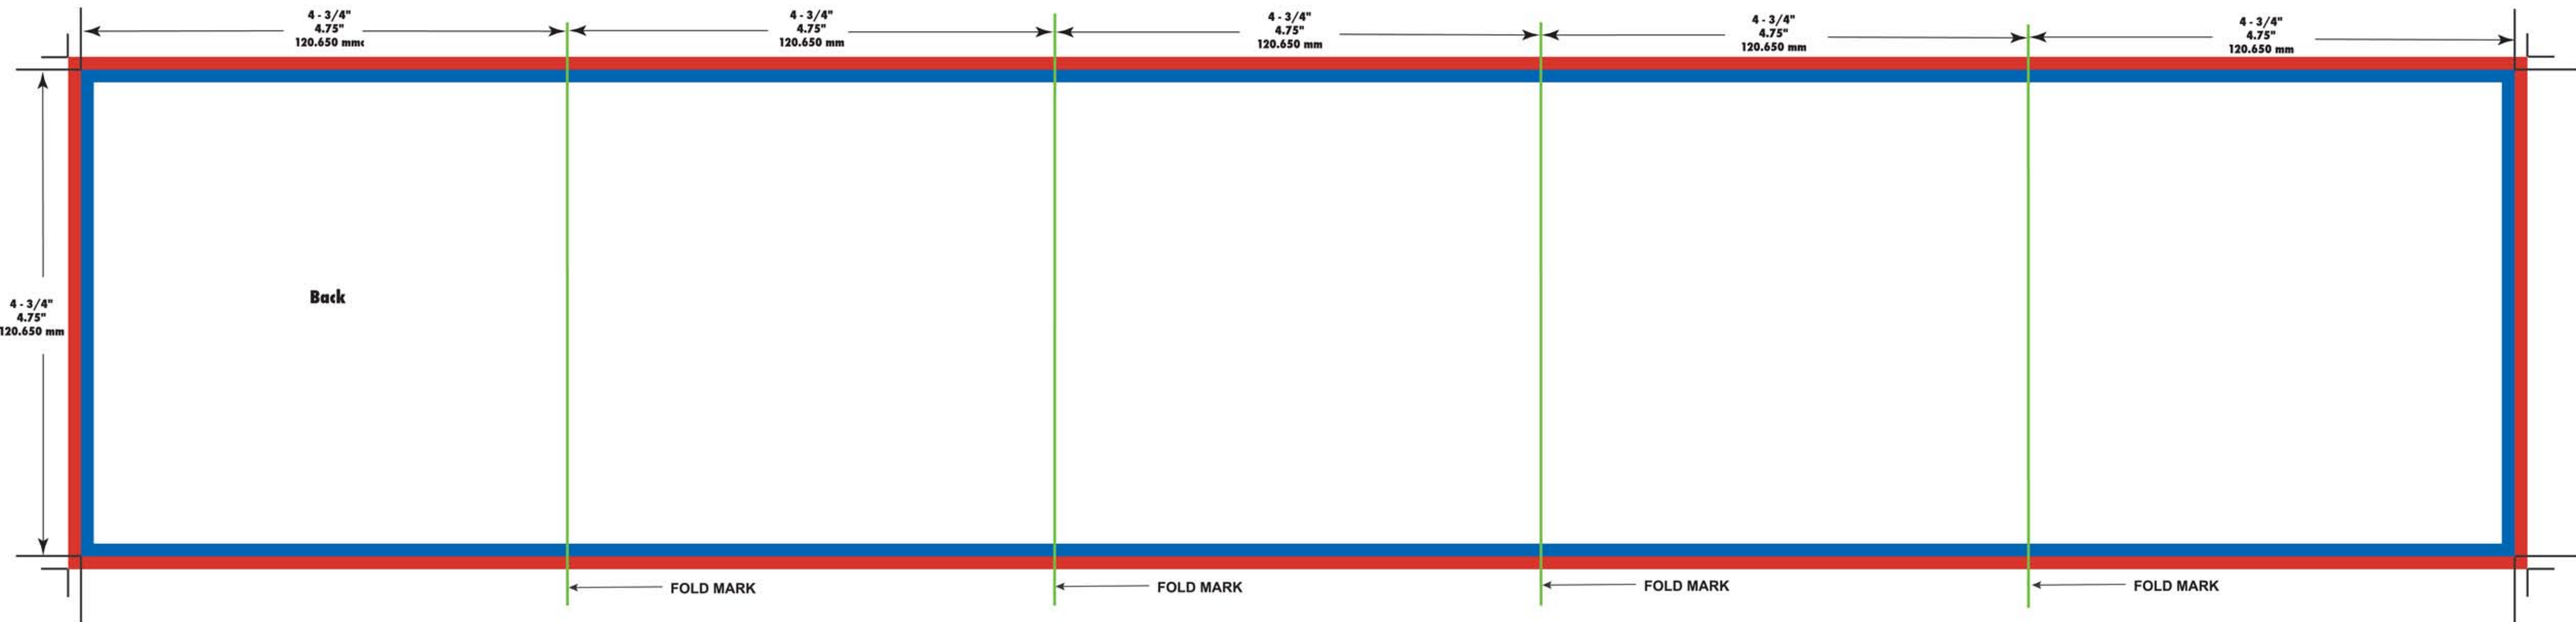

# 10 Panel CD Folder - Accordion

This template can be used for BOTH sides

**To ensure quality...**

- \* Your design must be prepared using one the native programs listed on our website.
- \* Your file should not be saved in a 72 dpi file format
- \* Color should be in CMYK Format.